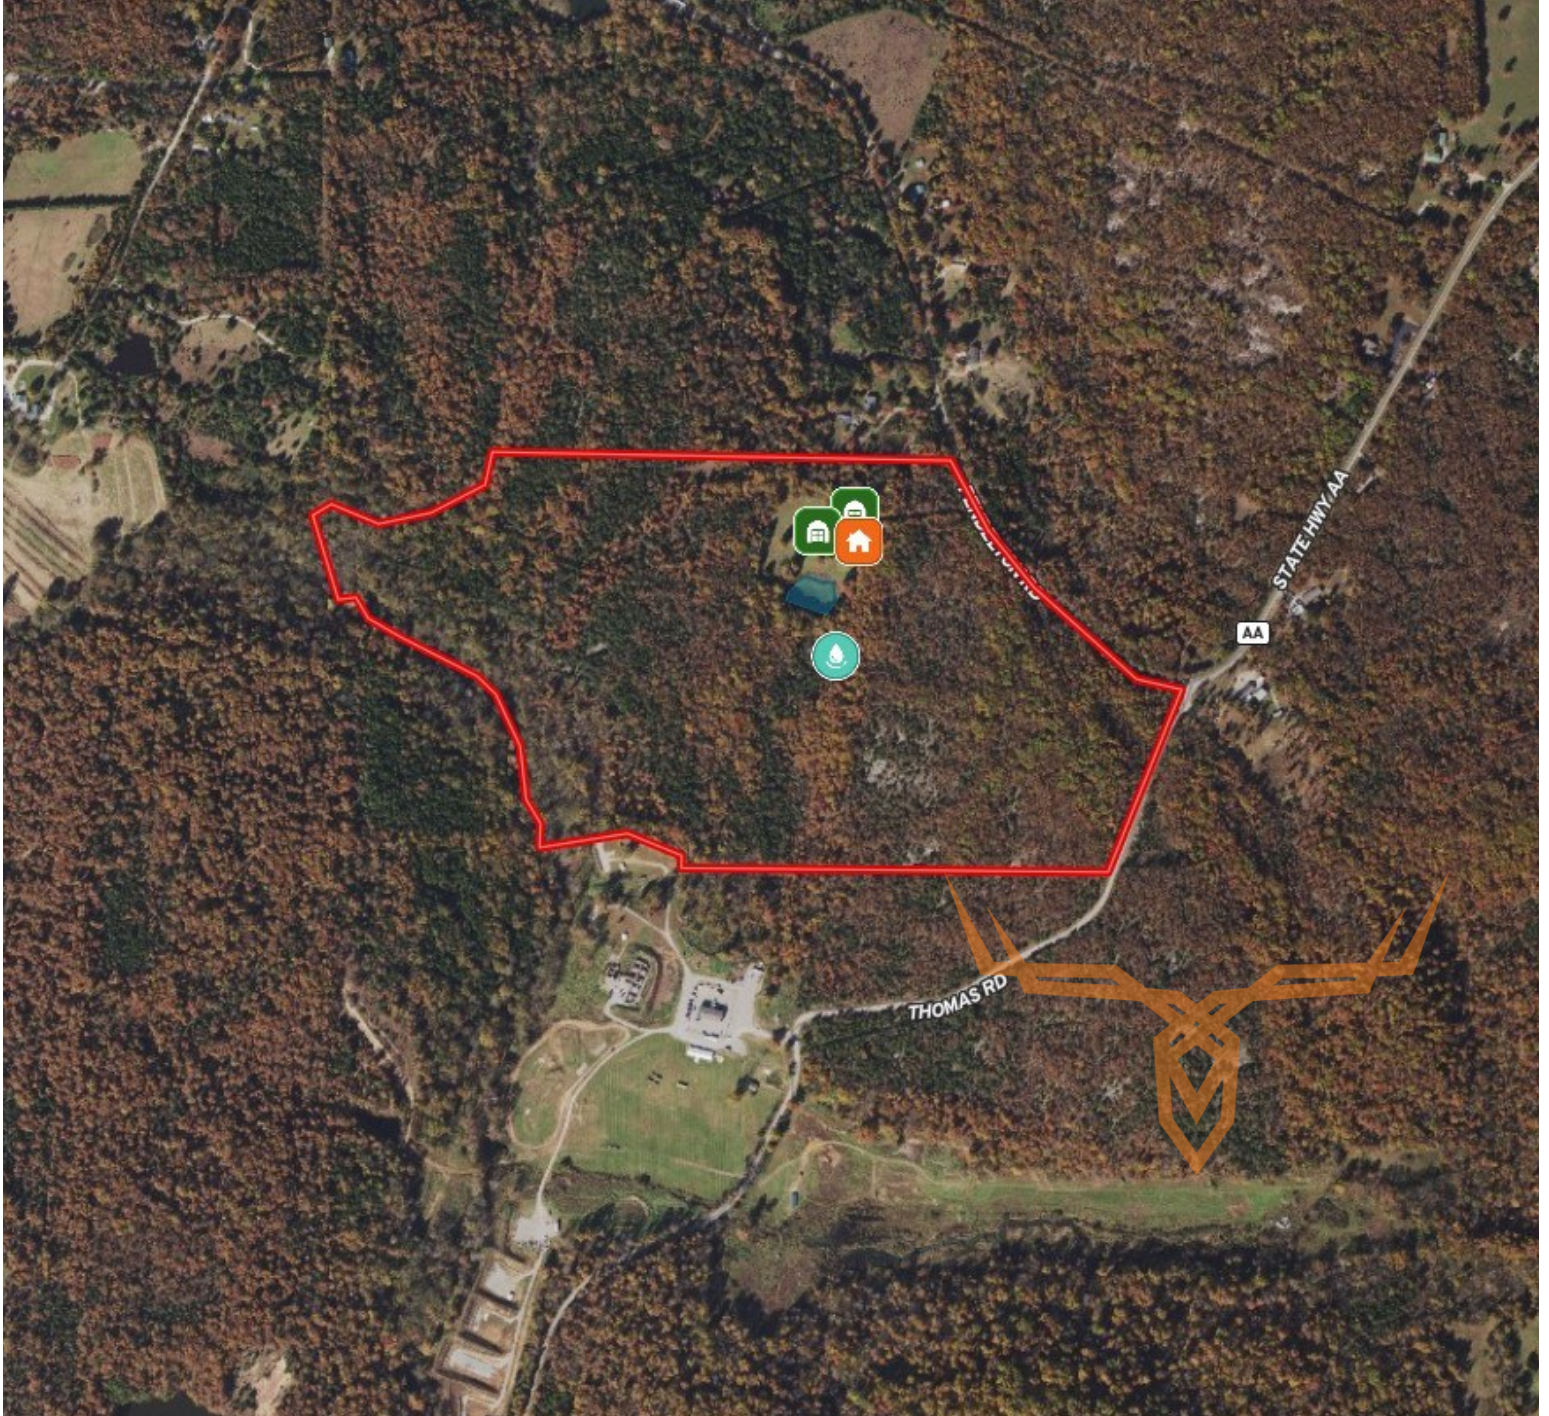

T R O P H Y
PROPERTIES AND AUCTION
LAND | RECREATIONAL | RESIDENTIAL

St. Francois County Missouri Land for Sale at Auction - Reagan Property

www.TrophyPA.com • (855) 573-5263 • leads@trophyPA.com

The information is believed to be accurate; however, no liability for its accuracy, errors or omissions is assumed. All lines are drawn on maps, photographs, etc. are approximate. Buyers should verify the information to their satisfaction. There are no expressed or implied warranties pertaining to this property. Both real estate (including all improvements, if any) is being sold As Is, Where Is with NO warranties expressed or implied. Please make all inspections and have financing arranged prior to the end of bidding.