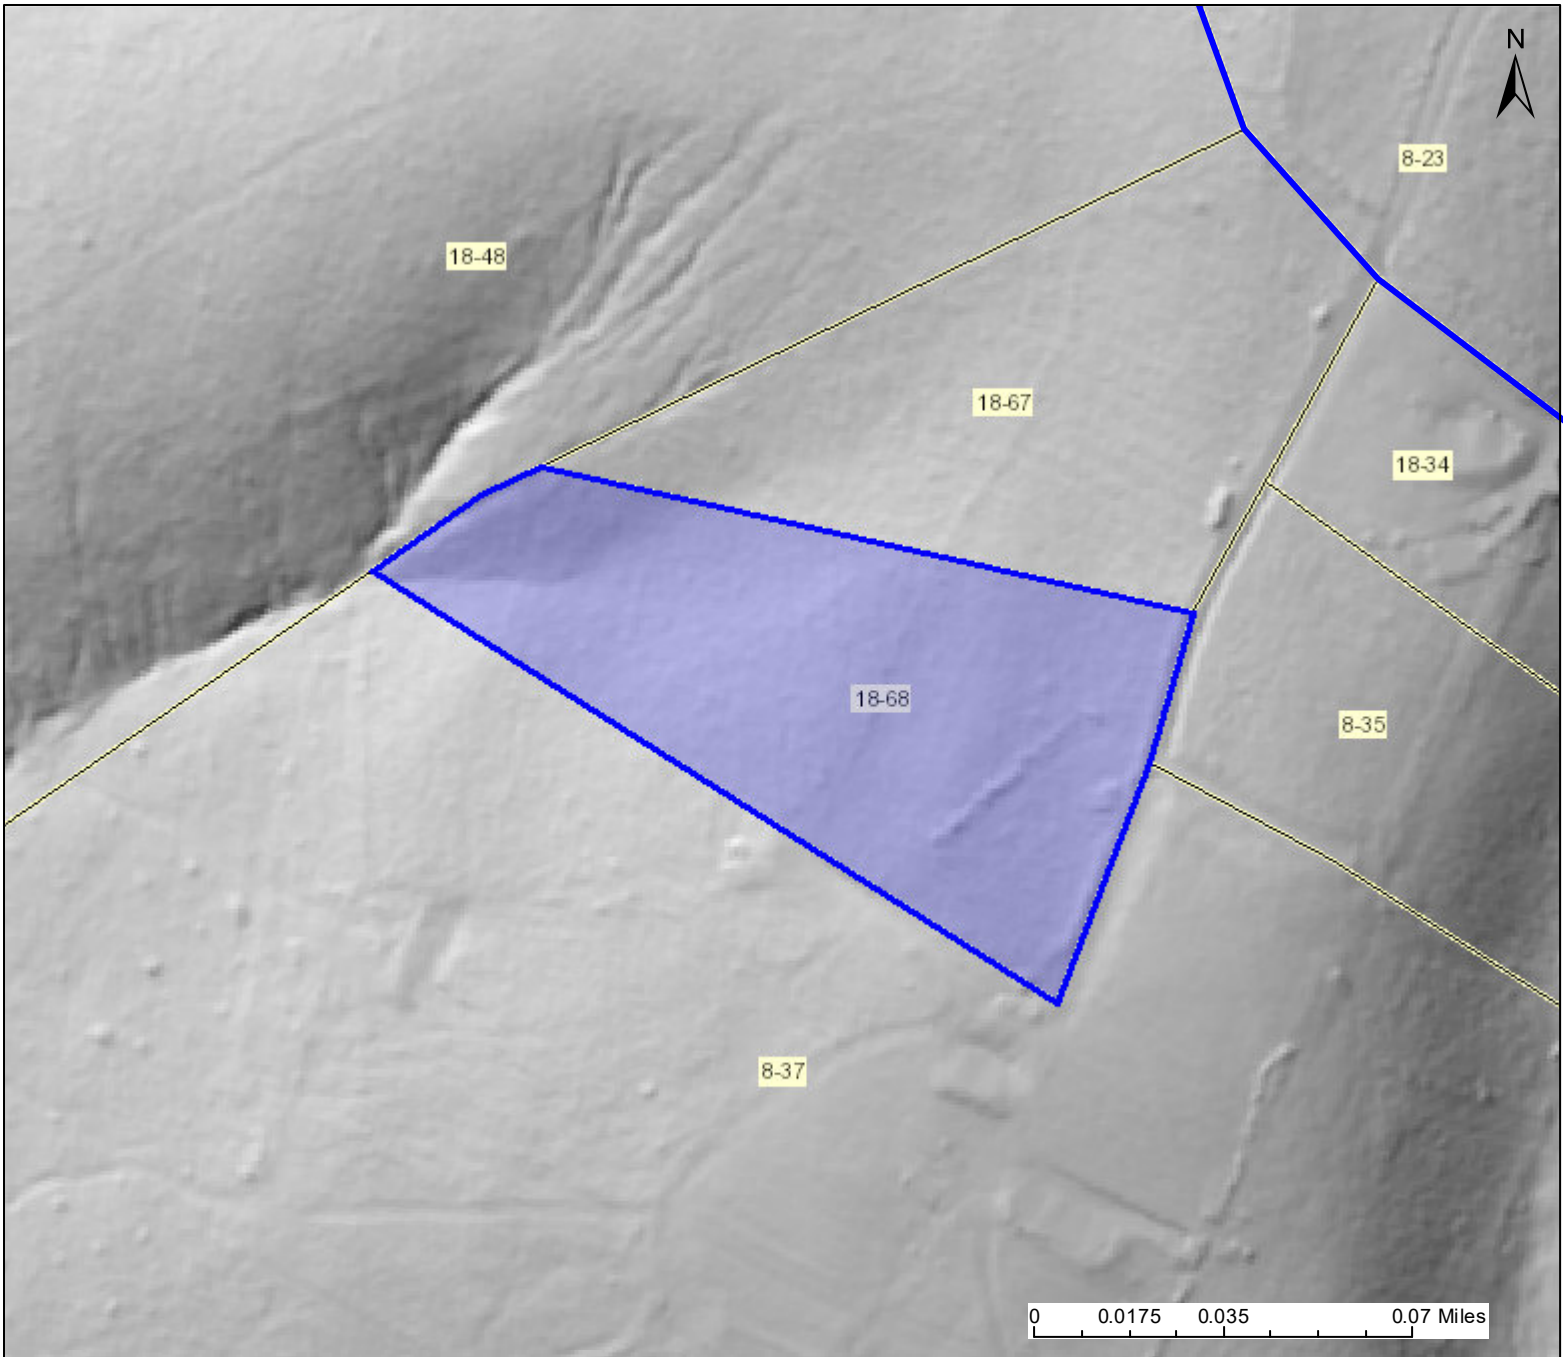

# PARCEL ID: 14-07-0018-0068-0000

## Legend

WVParcels

## User Notes:

Map created on May 16, 2022

**Owner(s):**  
BOEGE ROBERT

**Address:**  
PEAR LN

**Class Type:**  
Residential

**Legal Description:**  
HIGH MEADOWS SD; LOT 31 2.78 AC