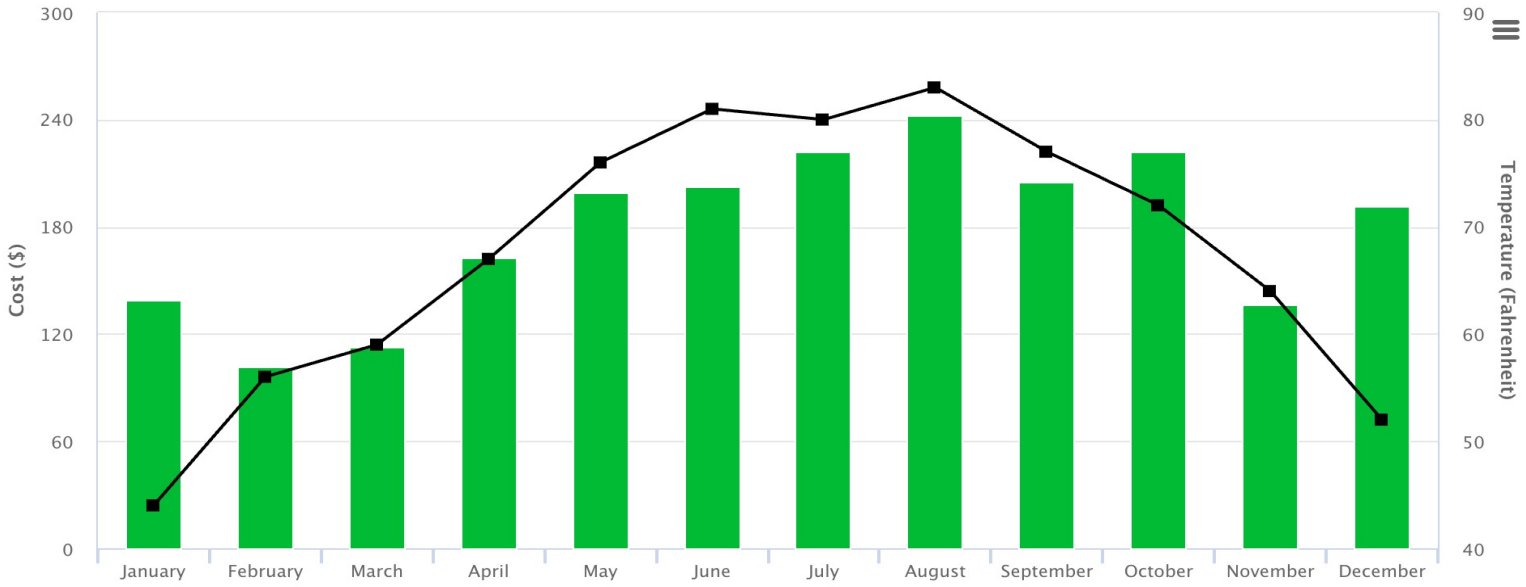

MONTHLY — Jan 2024 - Dec 2024

Meter: 2501374
Display:

Display: High Temp Average Temp Low Temp