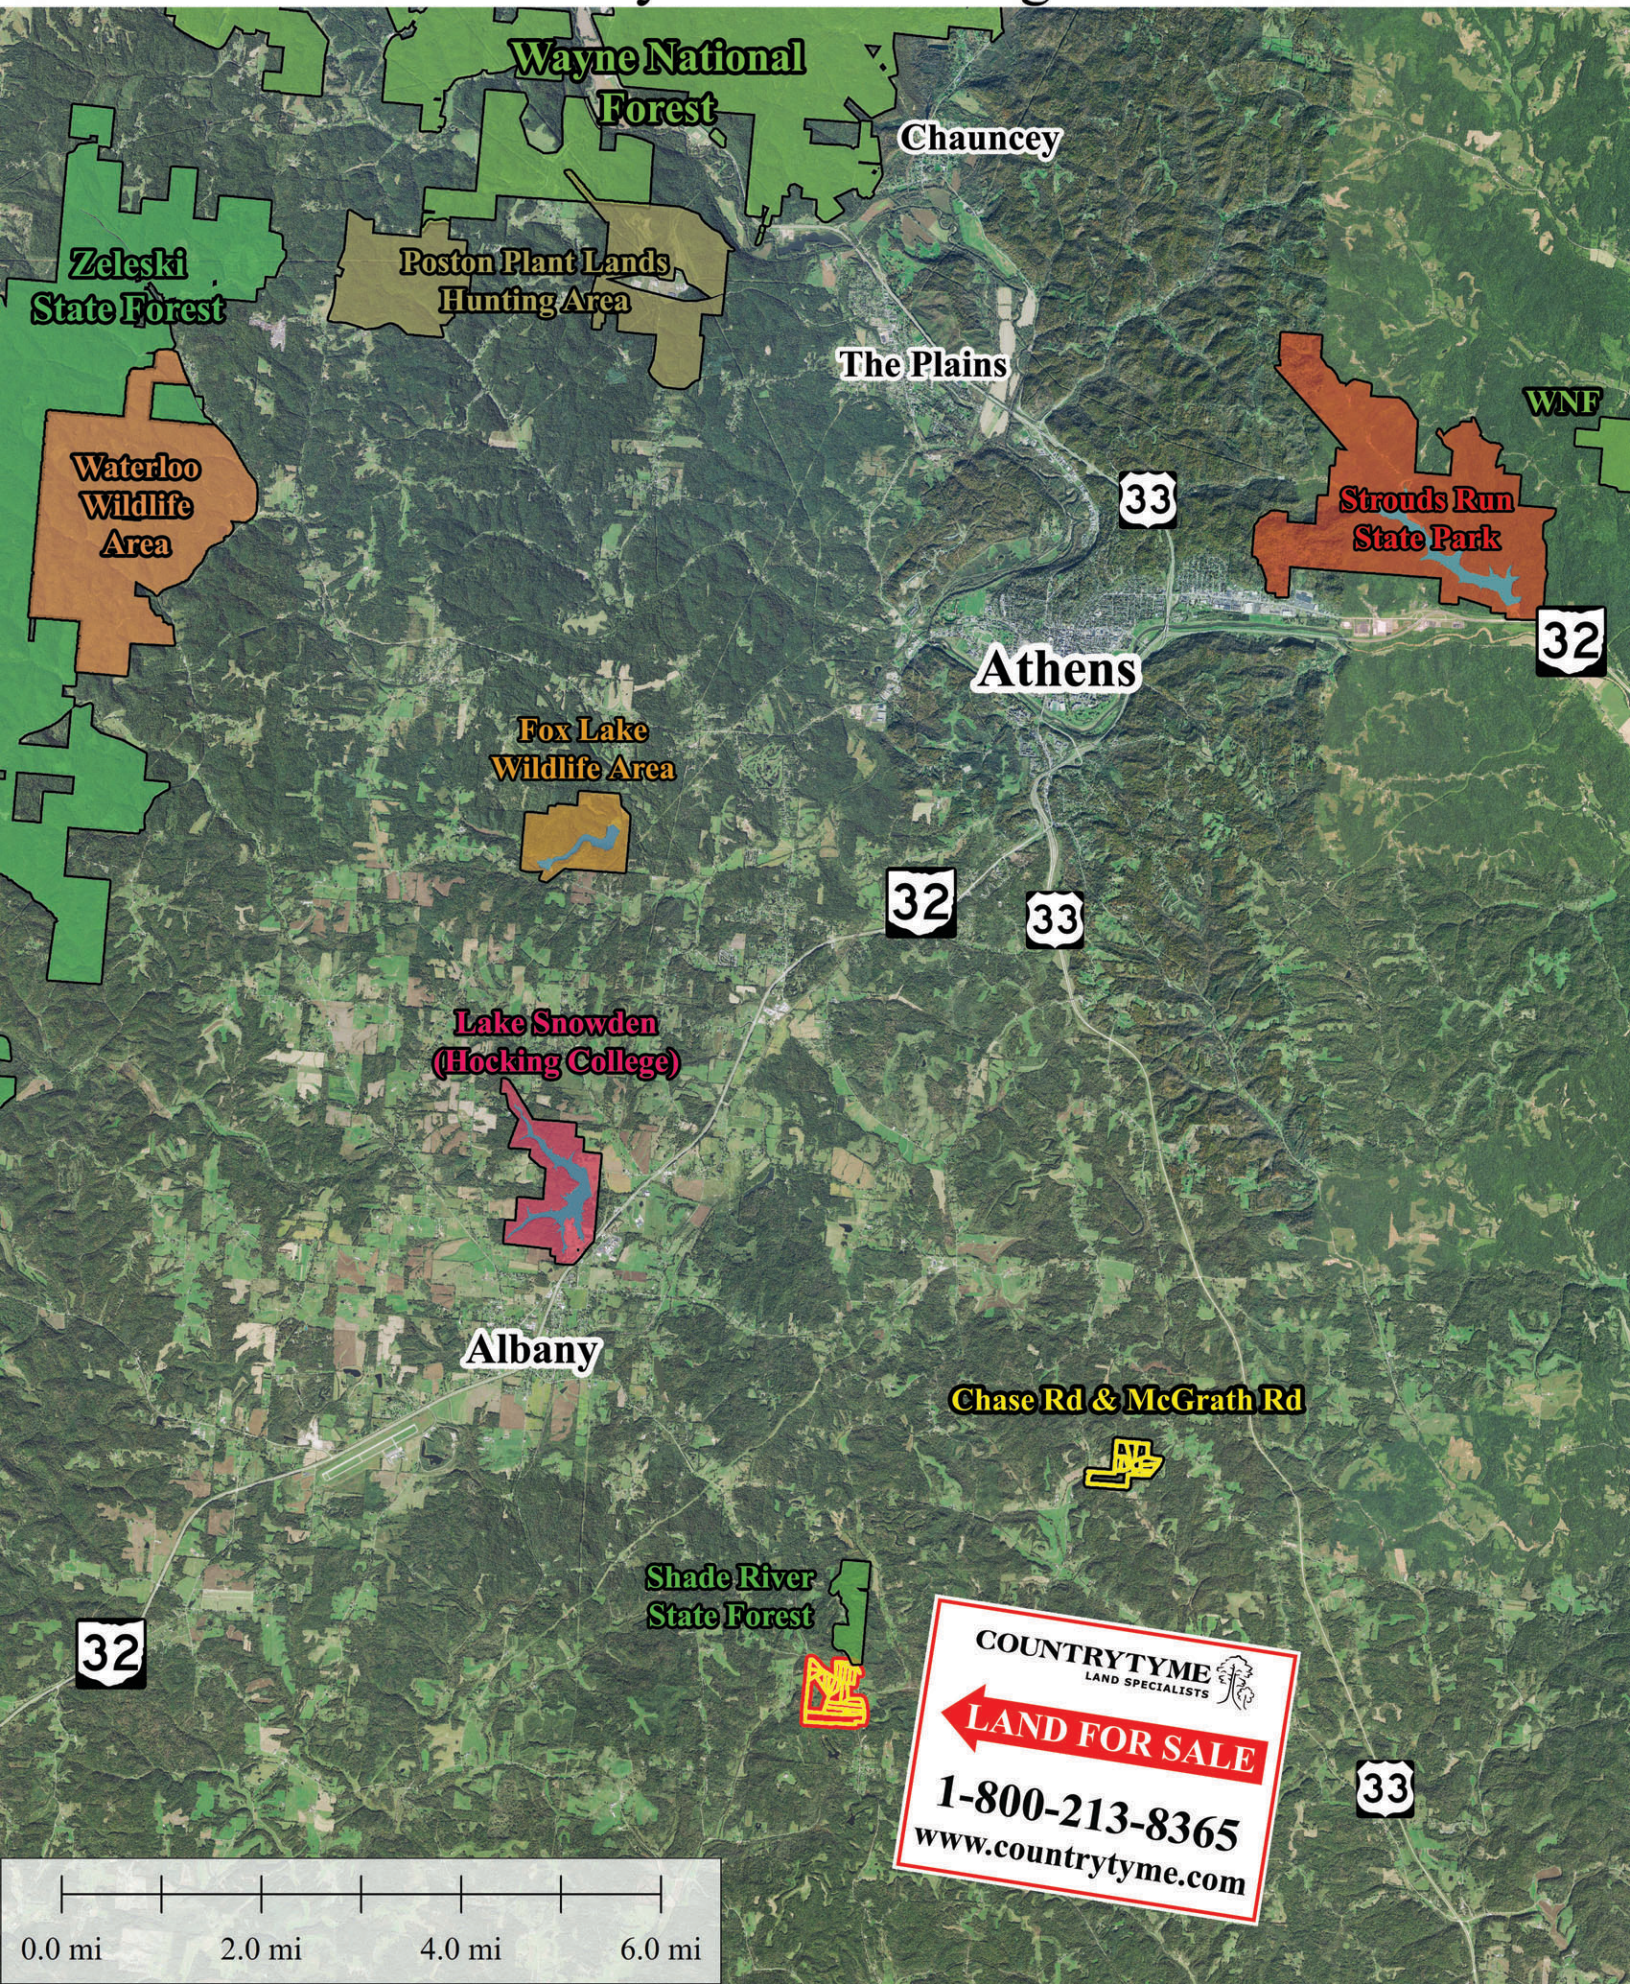

Albany Woods - Meigs Co.

Wayne National Forest

Chauncey

Zeleski State Forest

Poston Plant Lands Hunting Area

The Plains

Waterloo Wildlife Area

Strouds Run State Park

WNE

32

Athens

32

33

Fox Lake Wildlife Area

Lake Snowden (Hocking College)

Albany