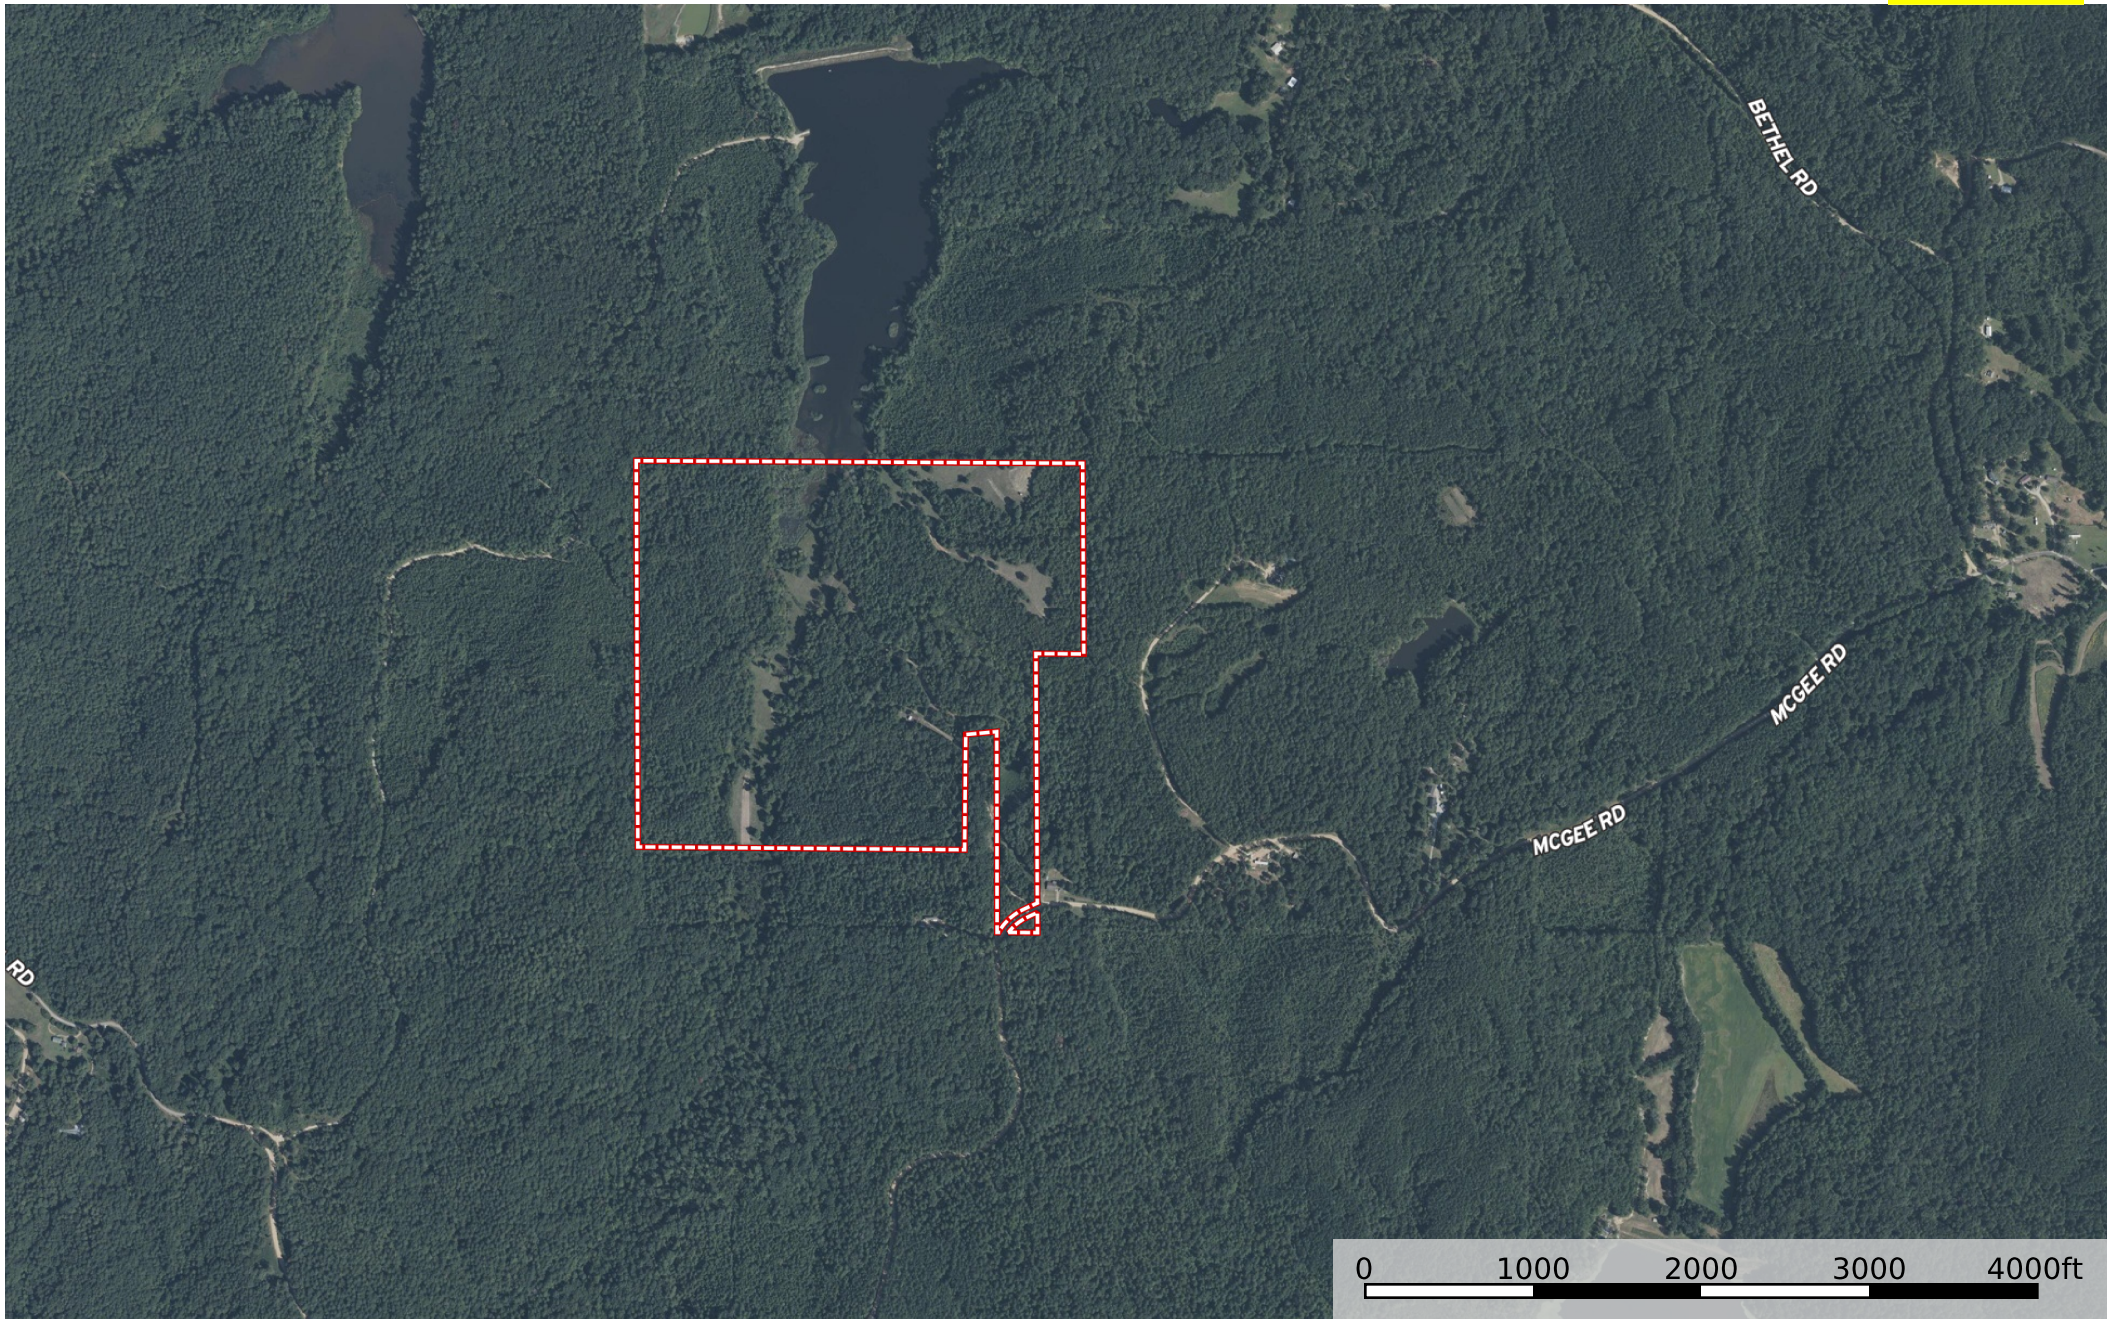

125 acres McGee Rd. Benton Co. MS
Benton County, Mississippi, 125 AC +/-

 Boundary

Jason Burch
P: 662-274-4935

 The information contained herein was obtained from sources deemed to be reliable. Land id™ Services makes no warranties or guarantees as to the completeness or accuracy thereof.