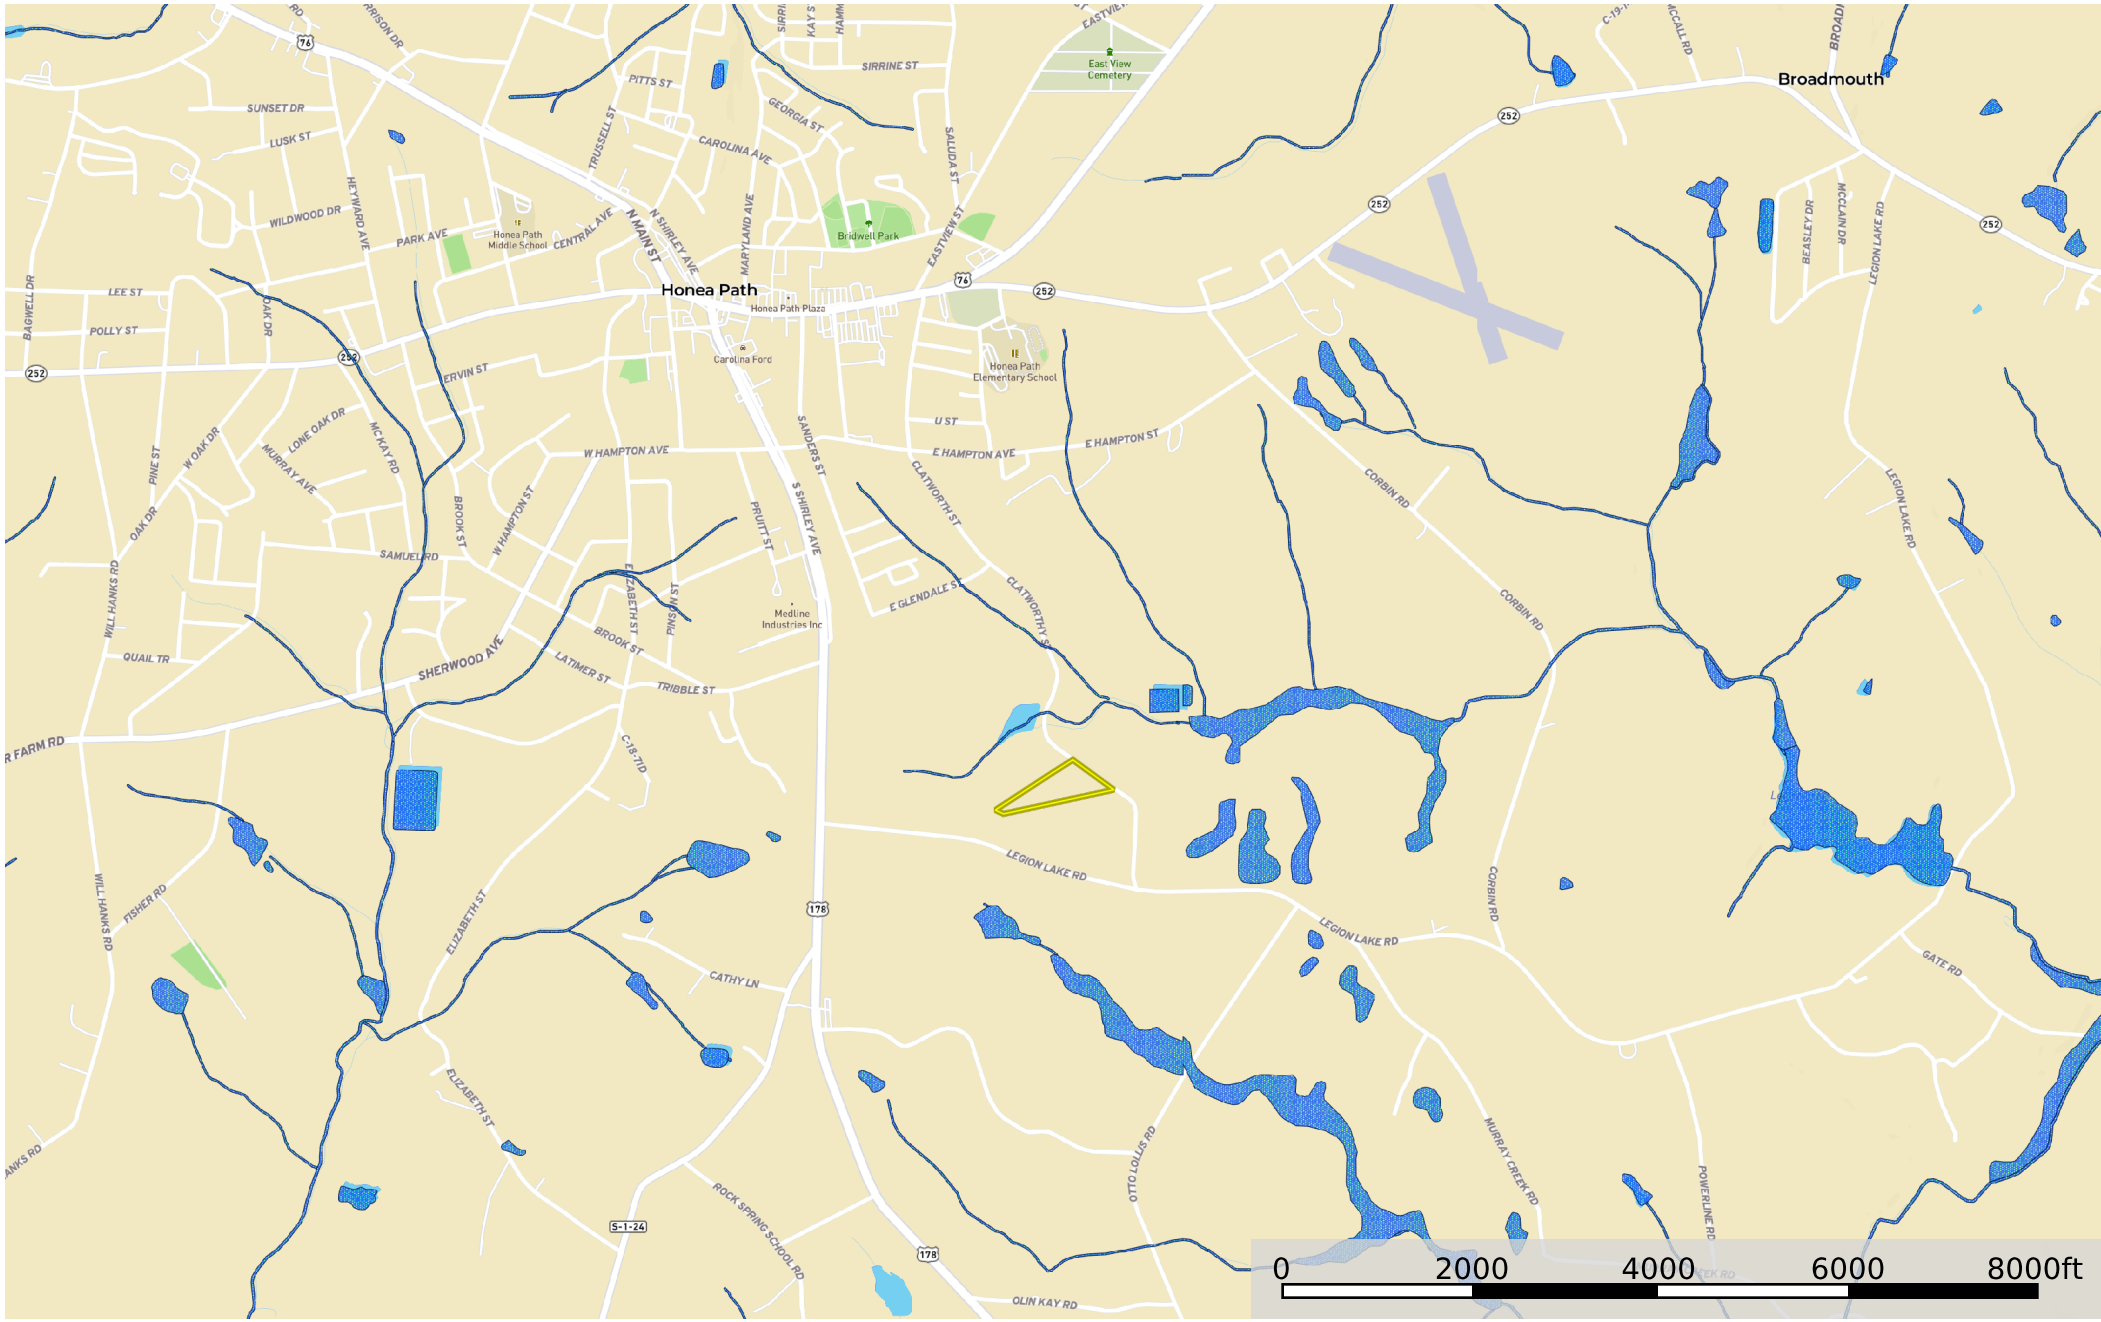

Moss - Clatworthy Tract 5

South Carolina, AC +/-

- Boundary 1
- Wetlands
- Riparian