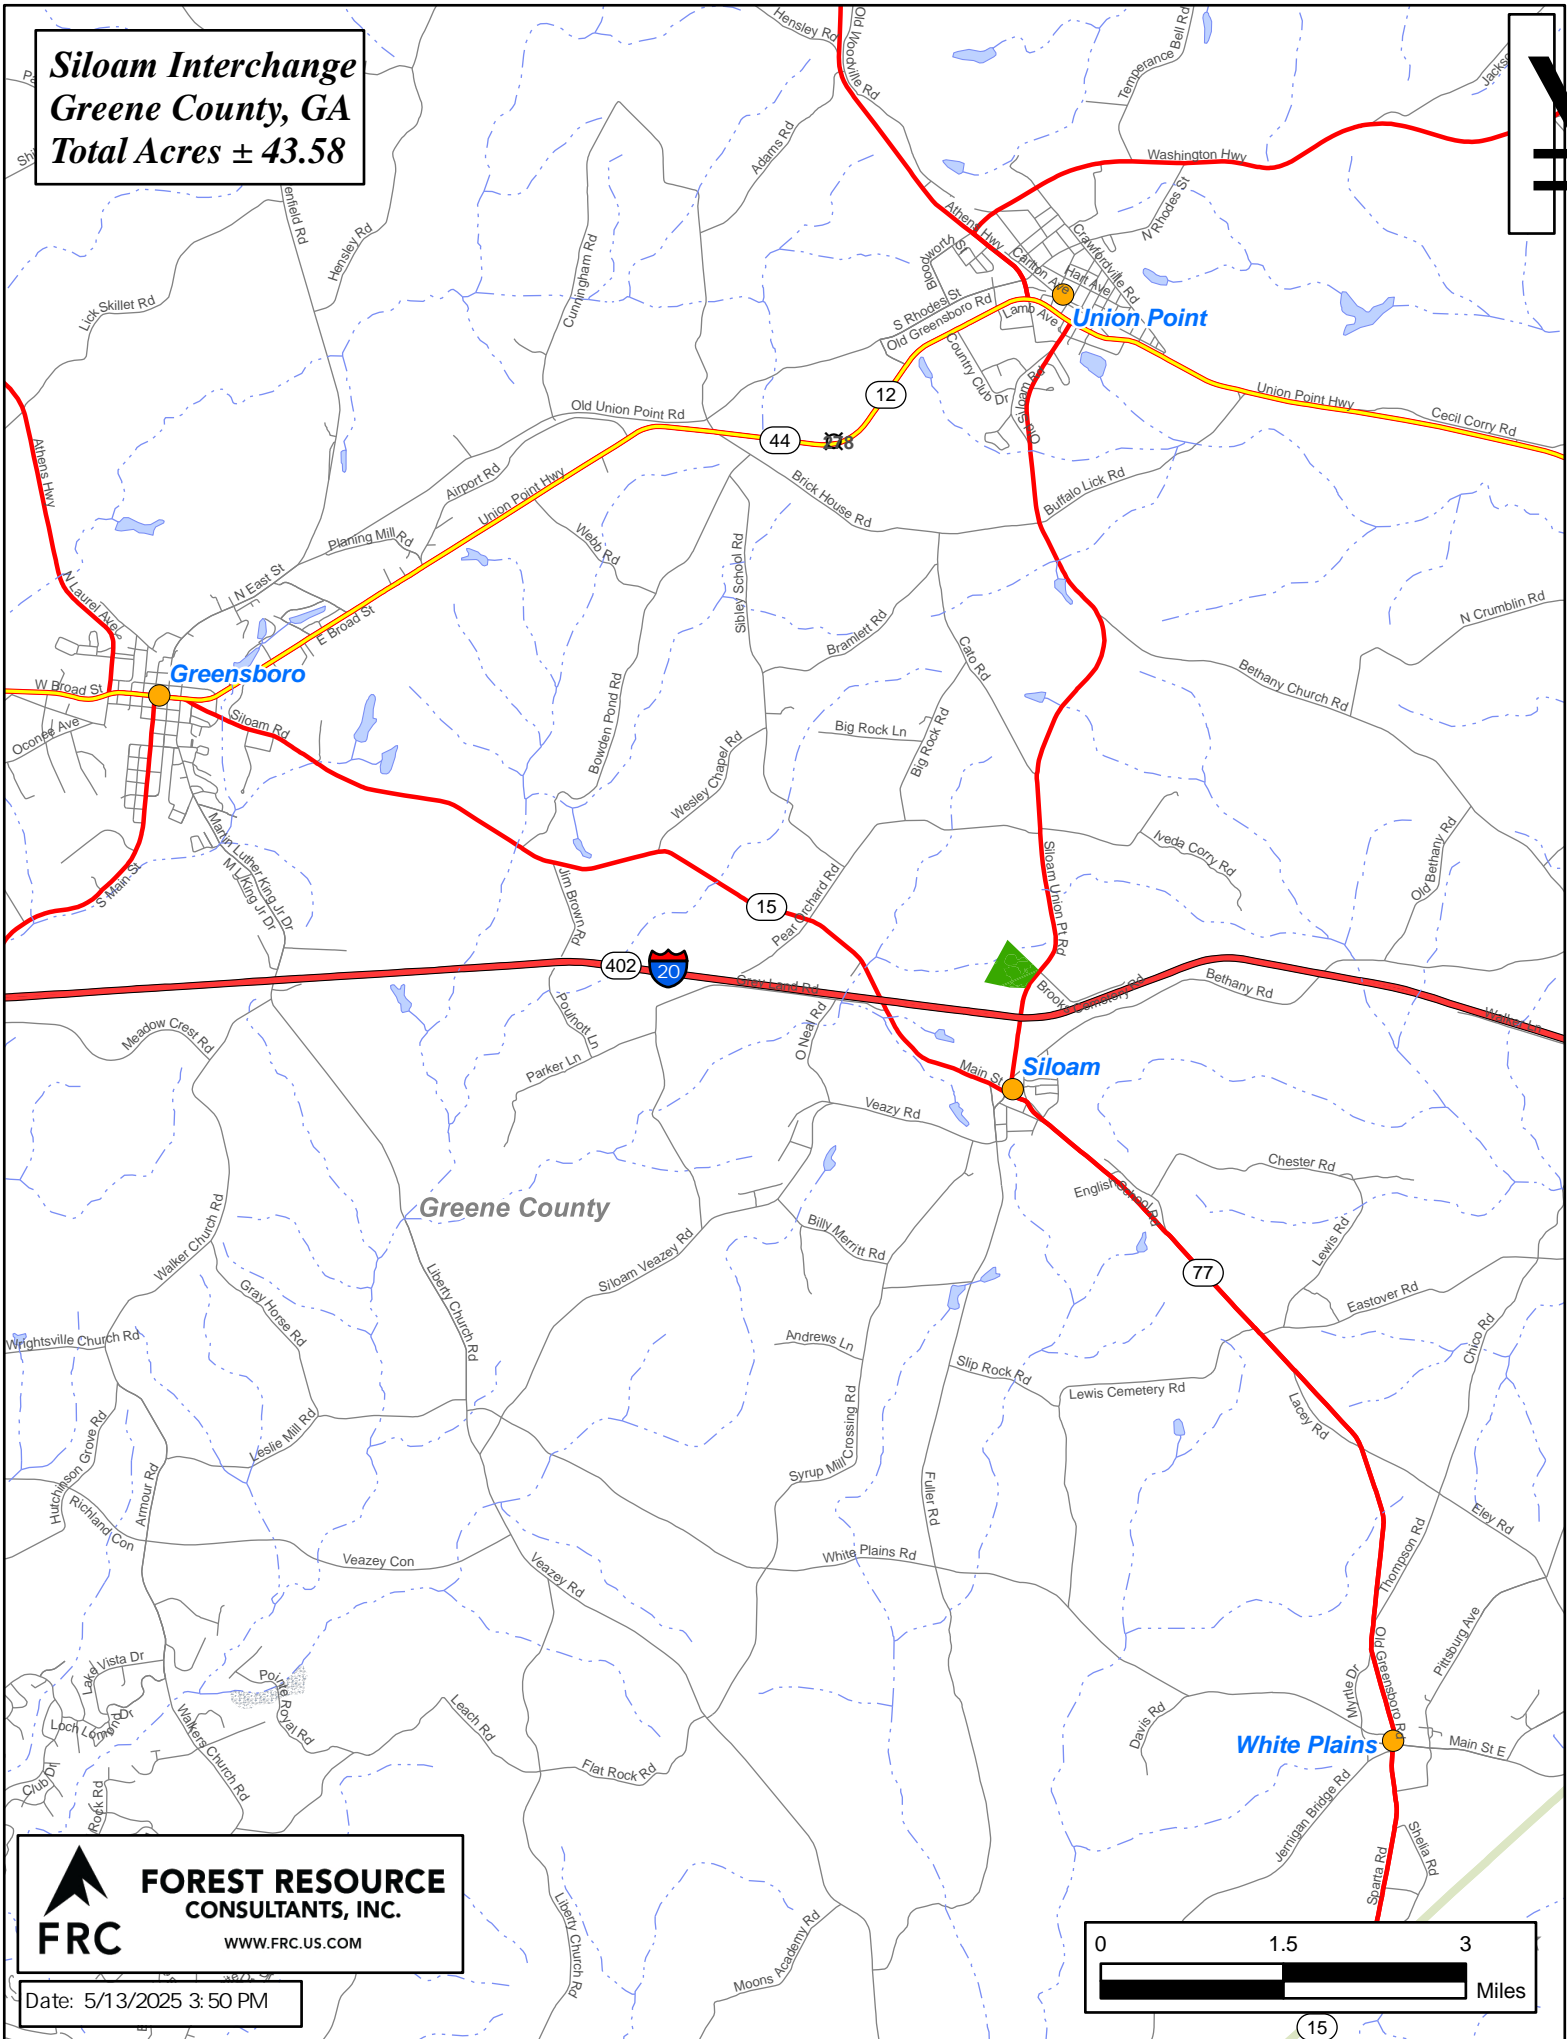

Siloam Interchange
Greene County, GA
Total Acres ± 43.58

 **FOREST RESOURCE CONSULTANTS, INC.**
WWW.FRC.US.COM

Date: 5/13/2025 3:50 PM

15