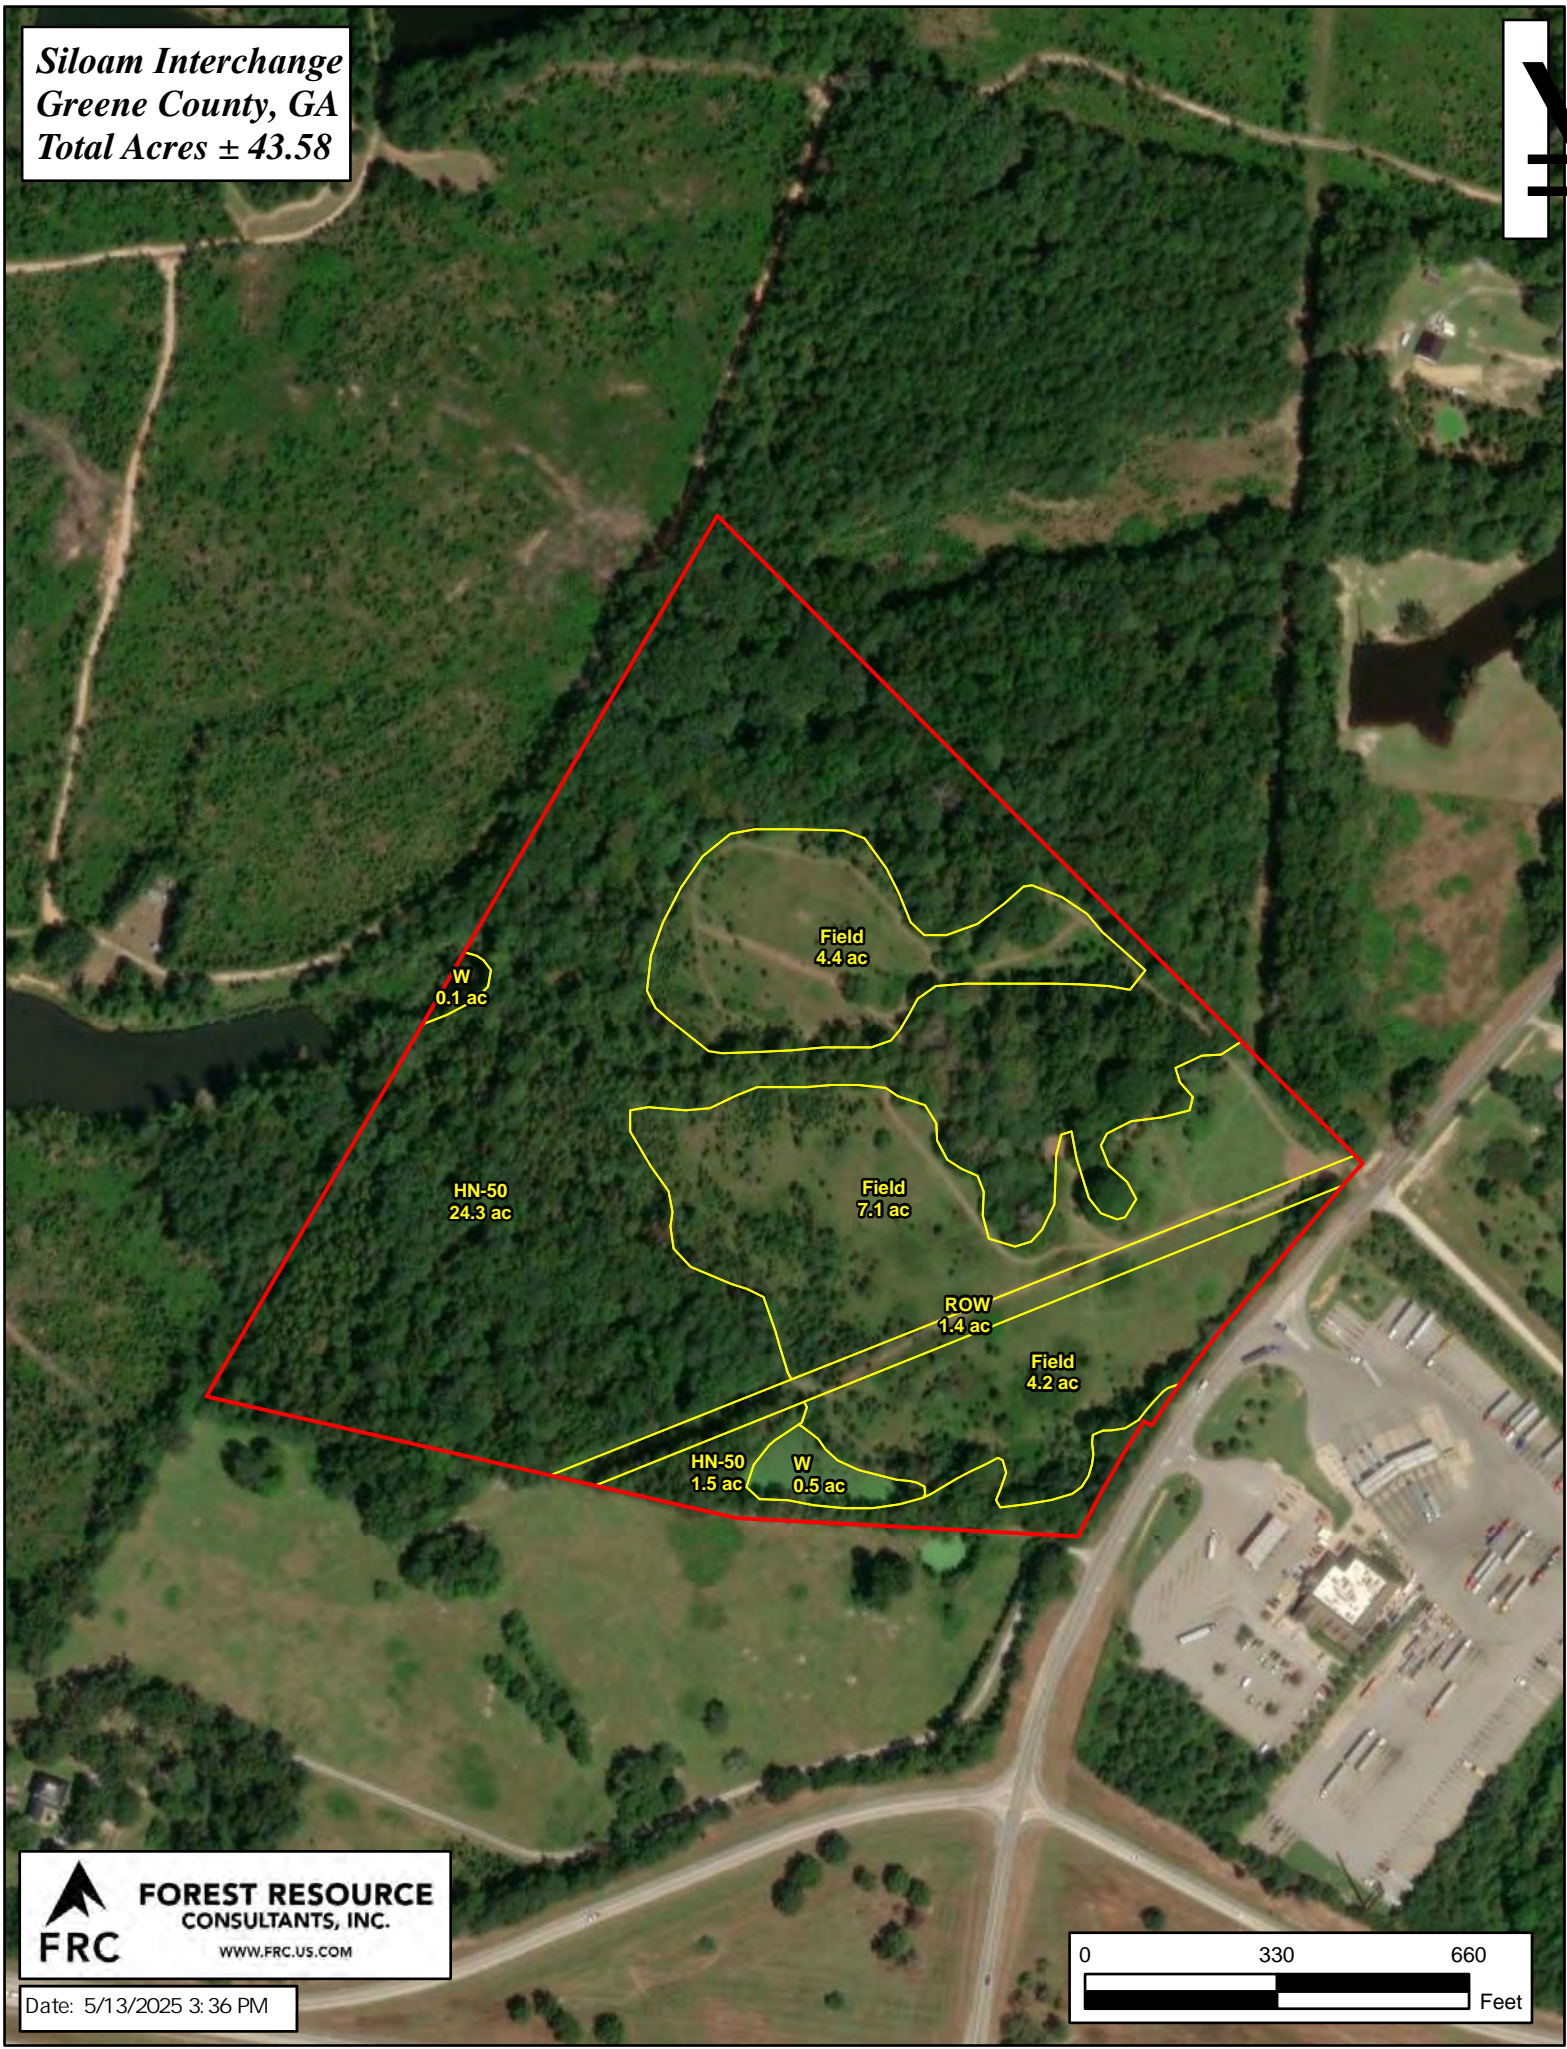

Siloam Interchange
Greene County, GA
Total Acres ± 43.58

 **FOREST RESOURCE CONSULTANTS, INC.**
WWW.FRC.US.COM

Date: 5/13/2025 3: 36 PM