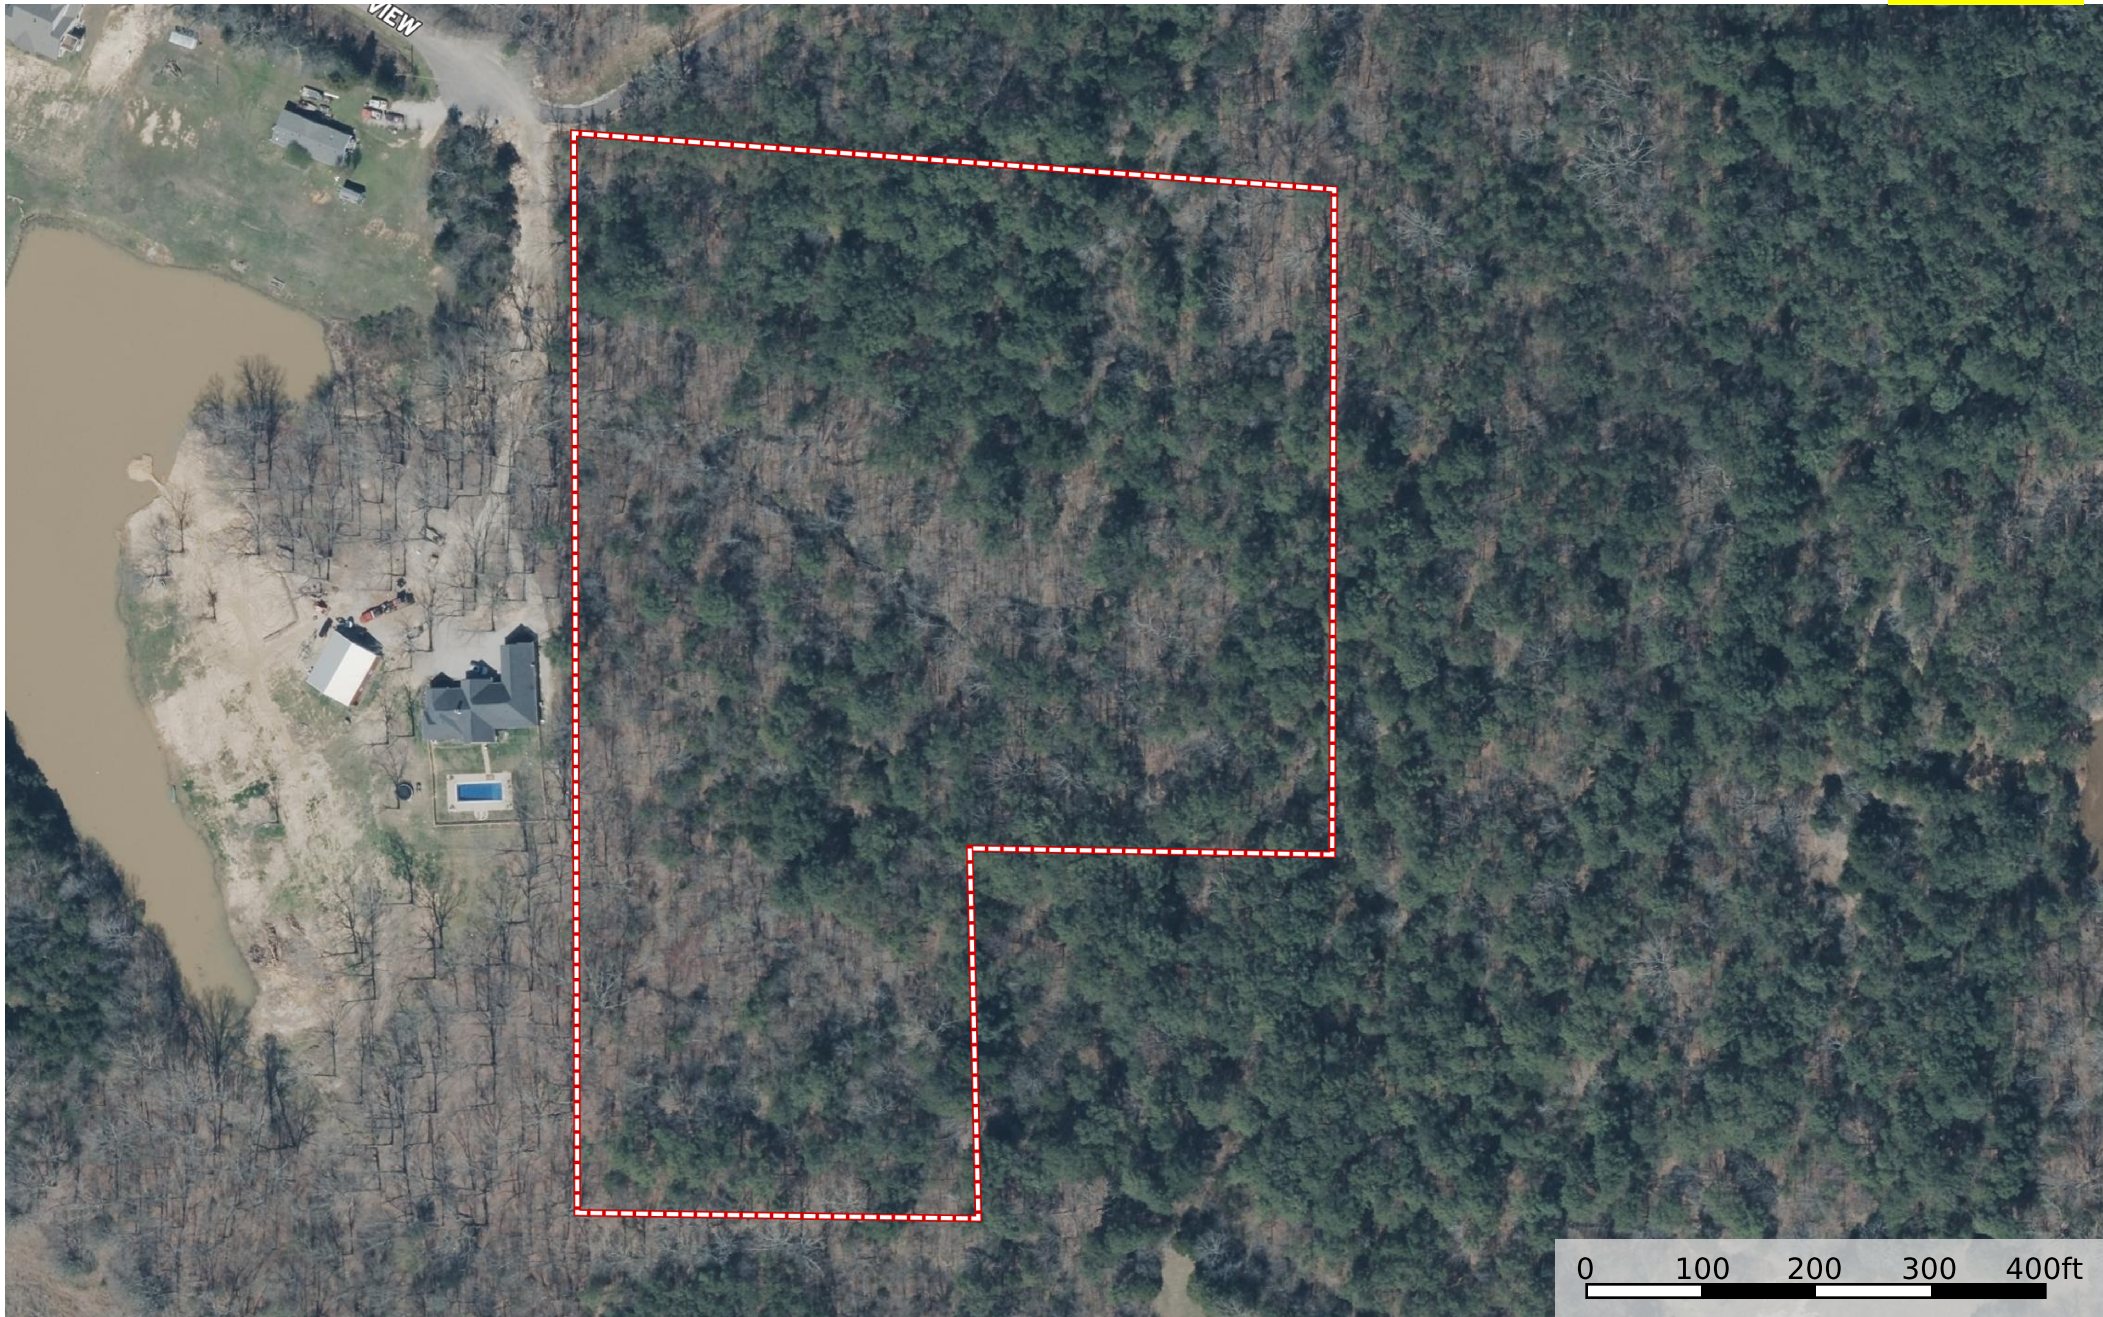

**10.59 acres Valley View**  
DeSoto County, Mississippi, 10.59 AC +/-

Boundary

**Jason Burch**  
P: 662-274-4935

**id.** The information contained herein was obtained from sources deemed to be reliable. Land id™ Services makes no warranties or guarantees as to the completeness or accuracy thereof.