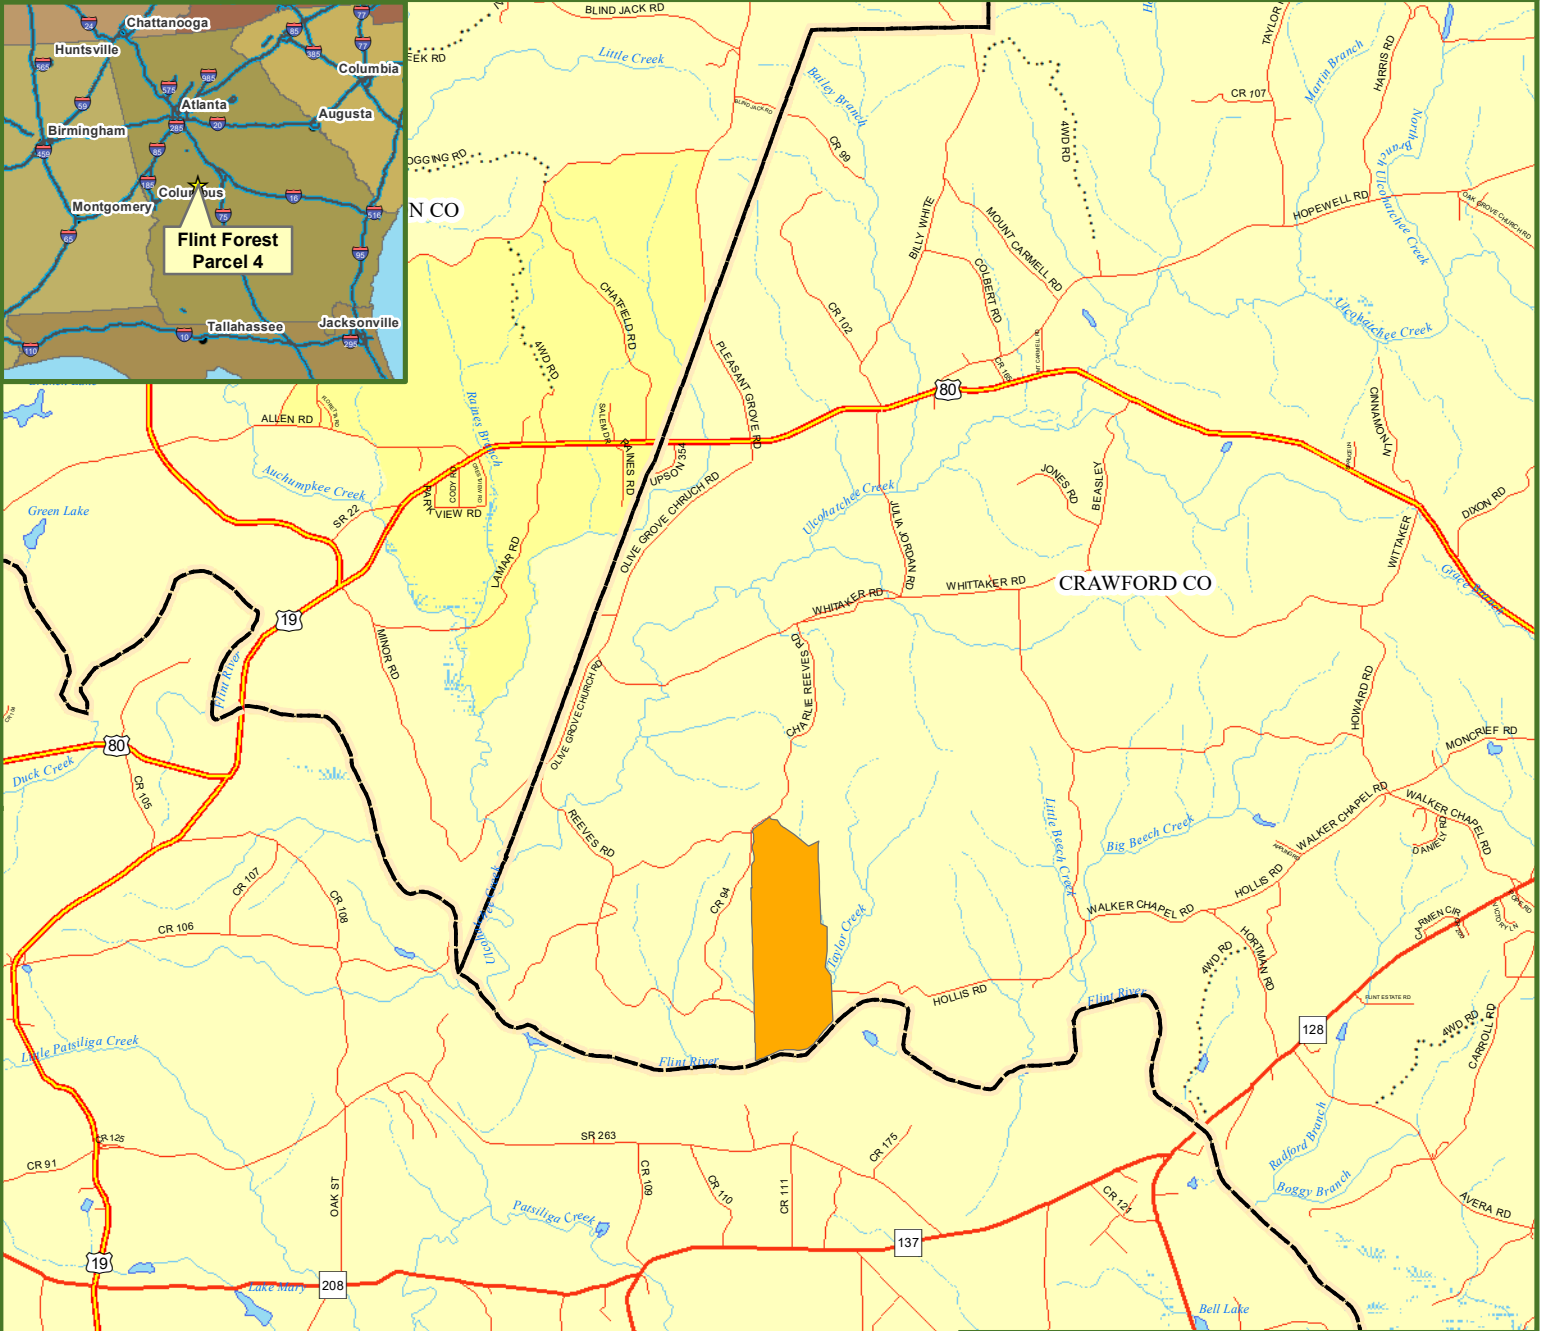

Locus Map Flint Forest - Parcel 4 Crawford County, GA 676.00 ± Acres

Legend

- Flint Forest - Parcel 4
- Railroads
- Secondary State or County Hwy
- Primary US or State Hwy
- Primary Limited Access or Interstate
- Counties

0 0.5 1 1.5 2 Miles