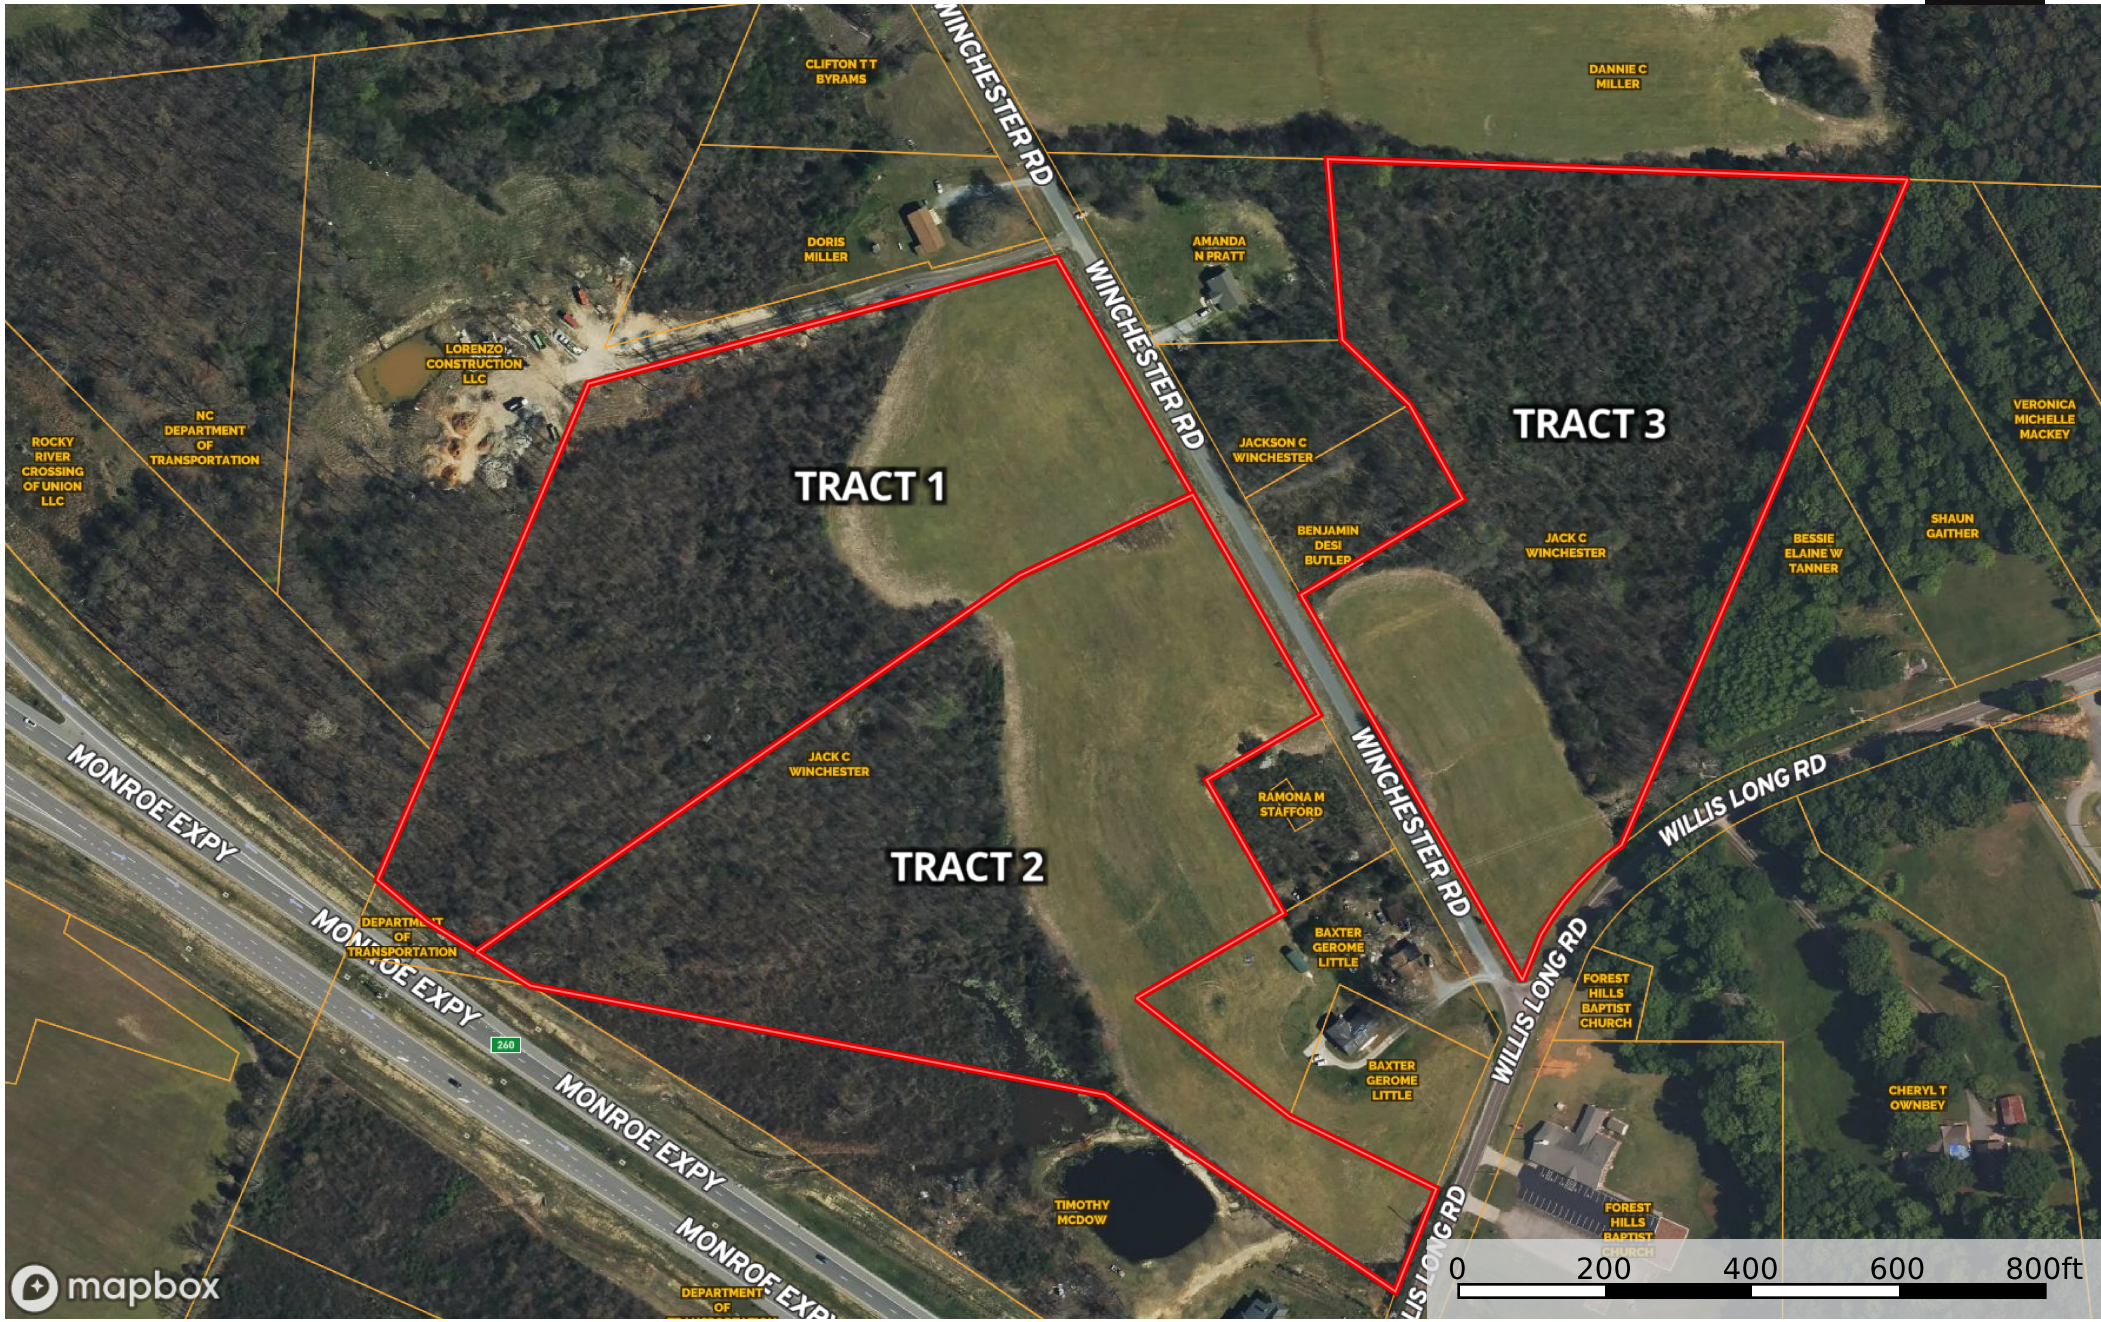

# Newth Properties Winchester and Willis Long Plat

Union County, North Carolina, AC +/-

Boundary