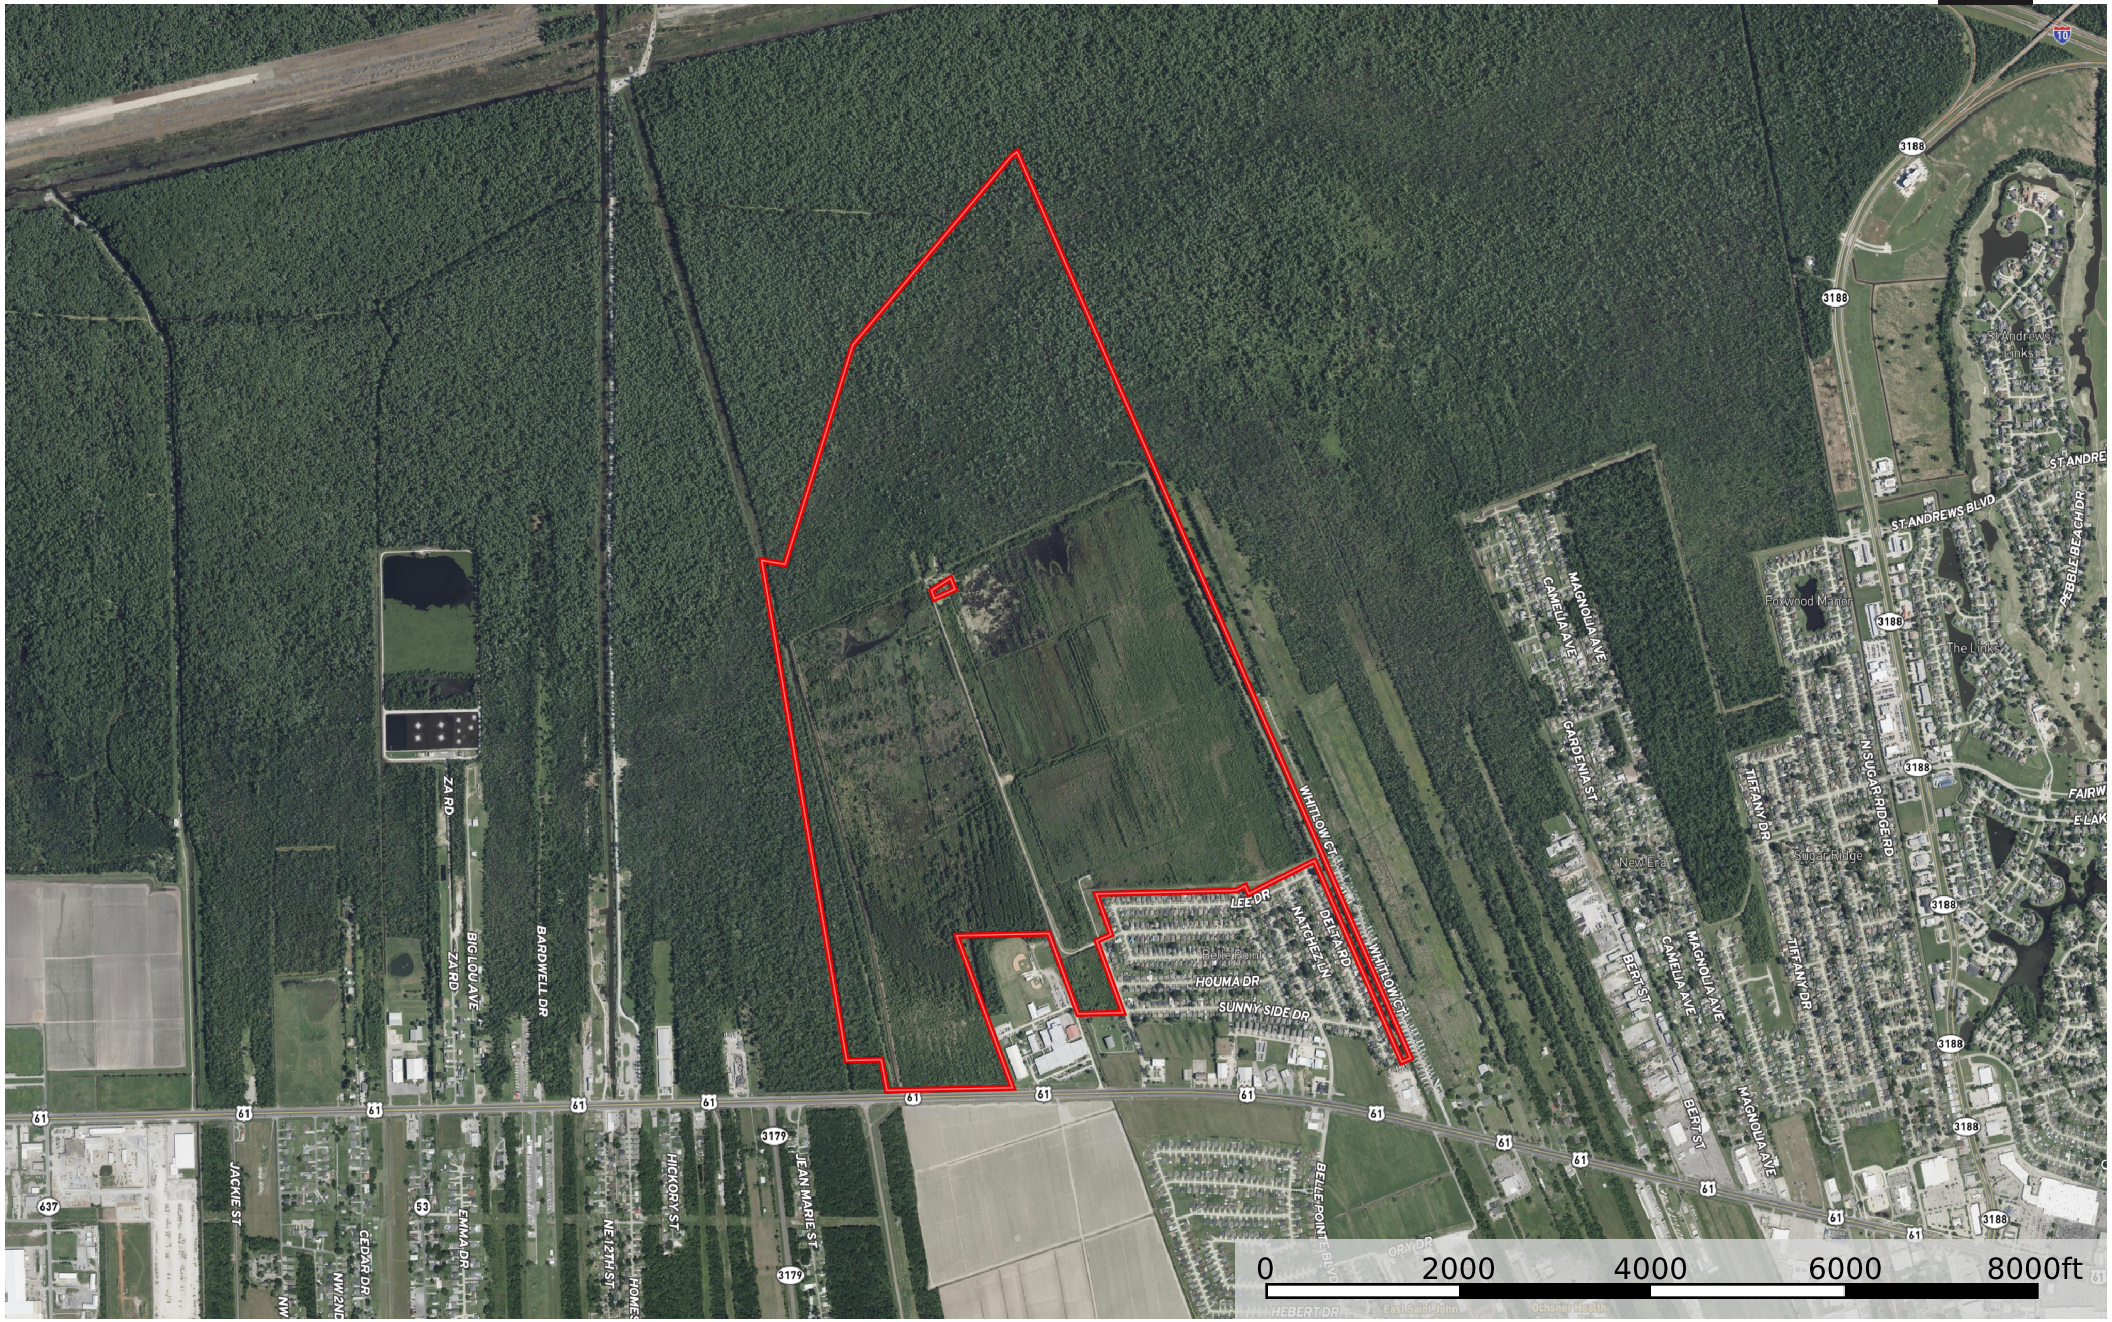

Belle Point

St. John the Baptist Parish, Louisiana, 648.77 AC +/-

 Boundary

Colton Jumonville
P: 225-262-9420

 The information contained herein was obtained from sources deemed to be reliable. Land id™ Services makes no warranties or guarantees as to the completeness or accuracy thereof.

Belle Point

St. John the Baptist Parish, Louisiana, 648.77 AC +/-

Boundary