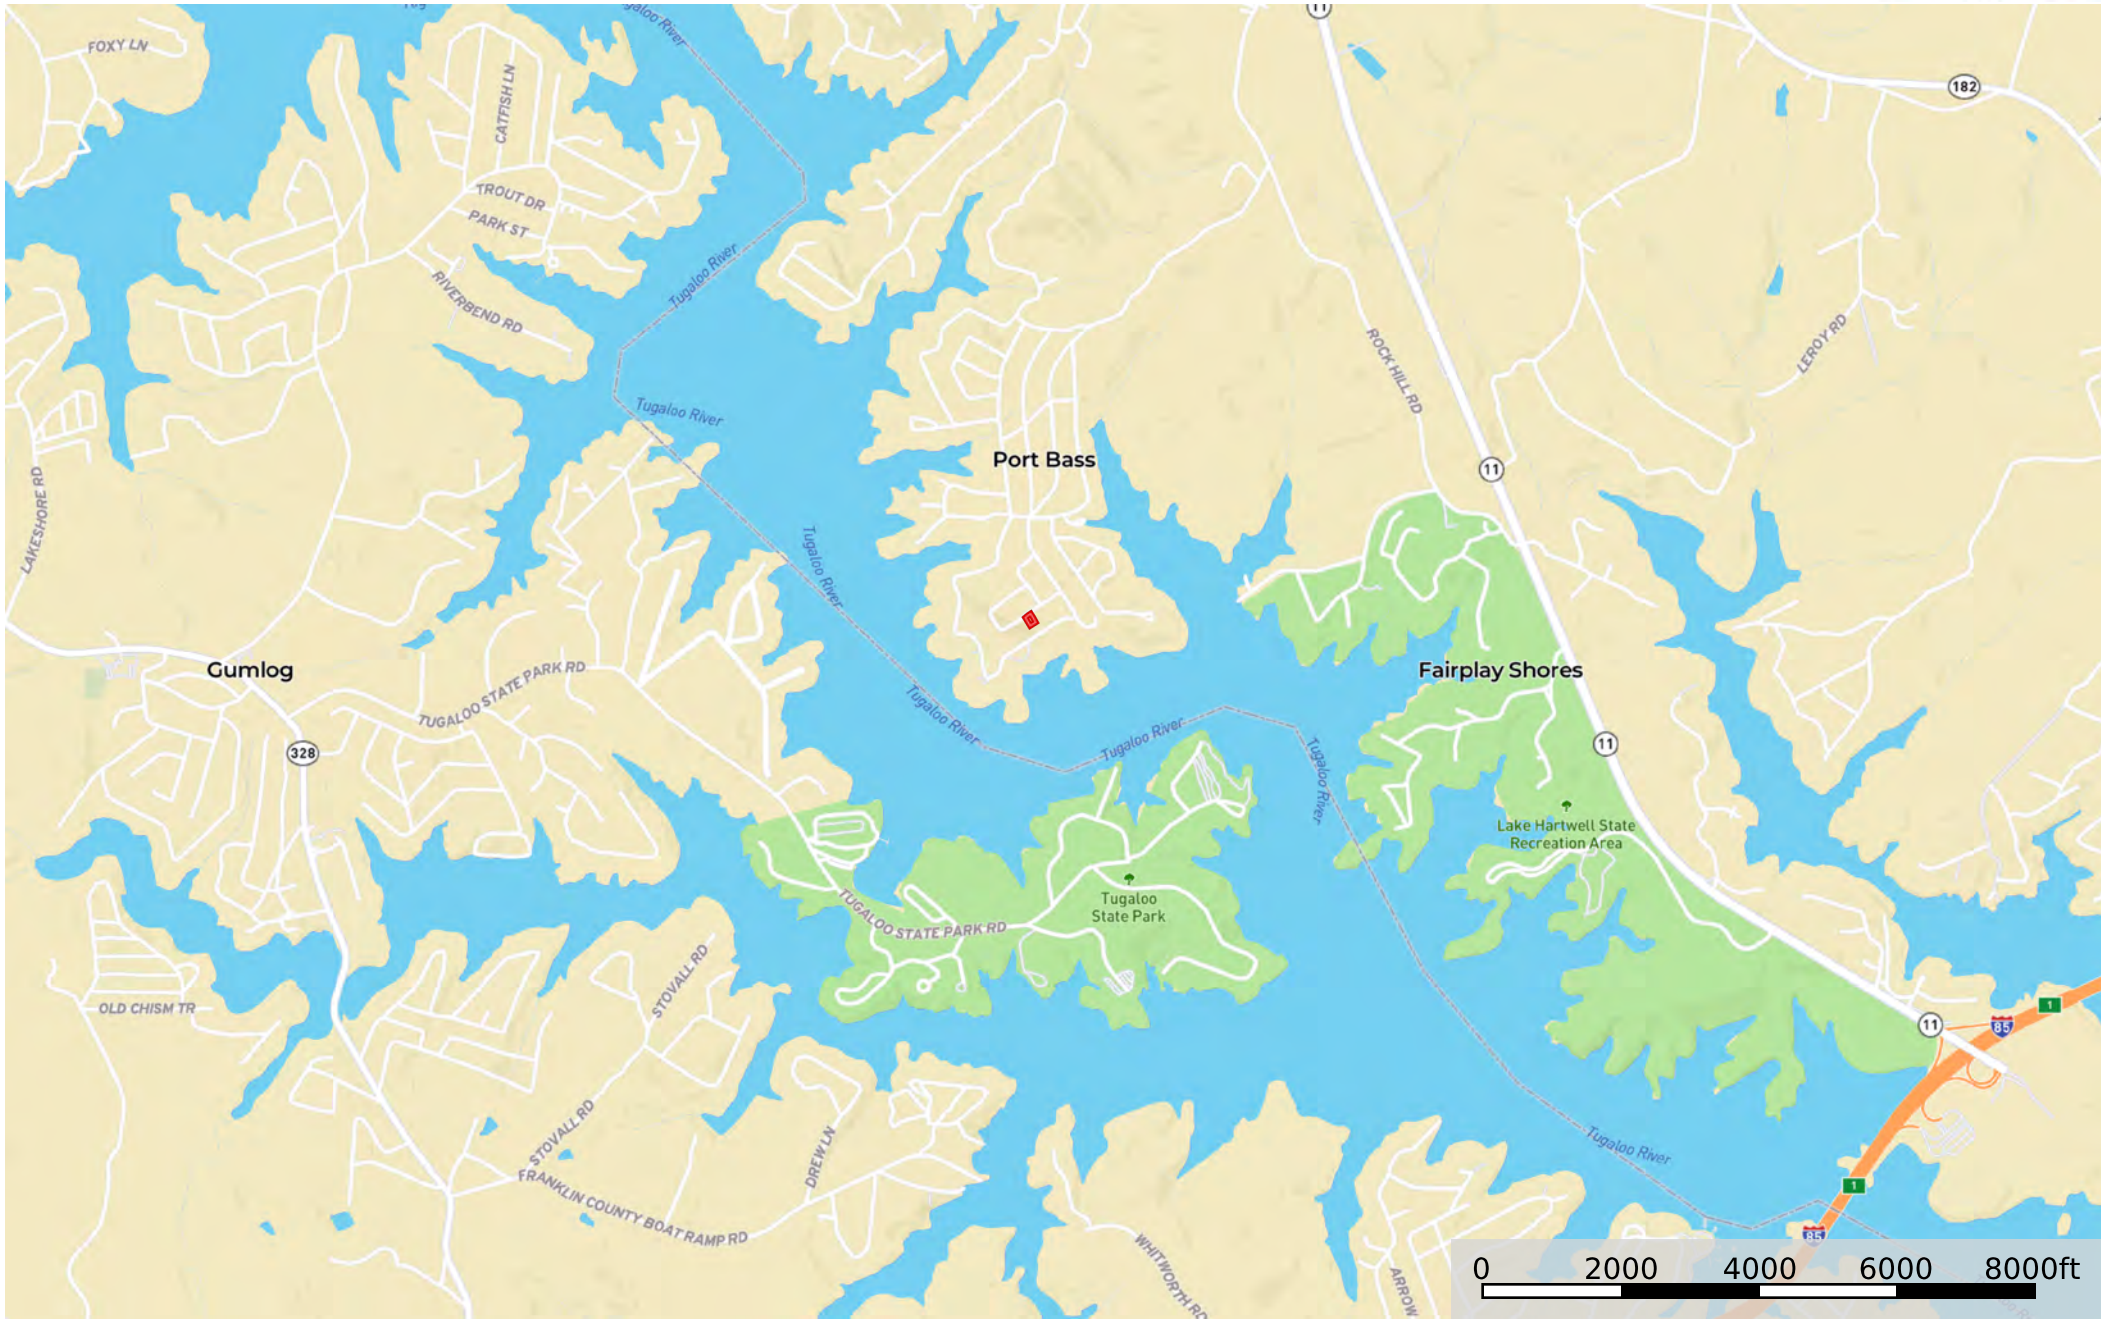

# Breedlove - Hill Top Circle

Oconee County, South Carolina, 0.37 AC +/-

 Boundary 1 1