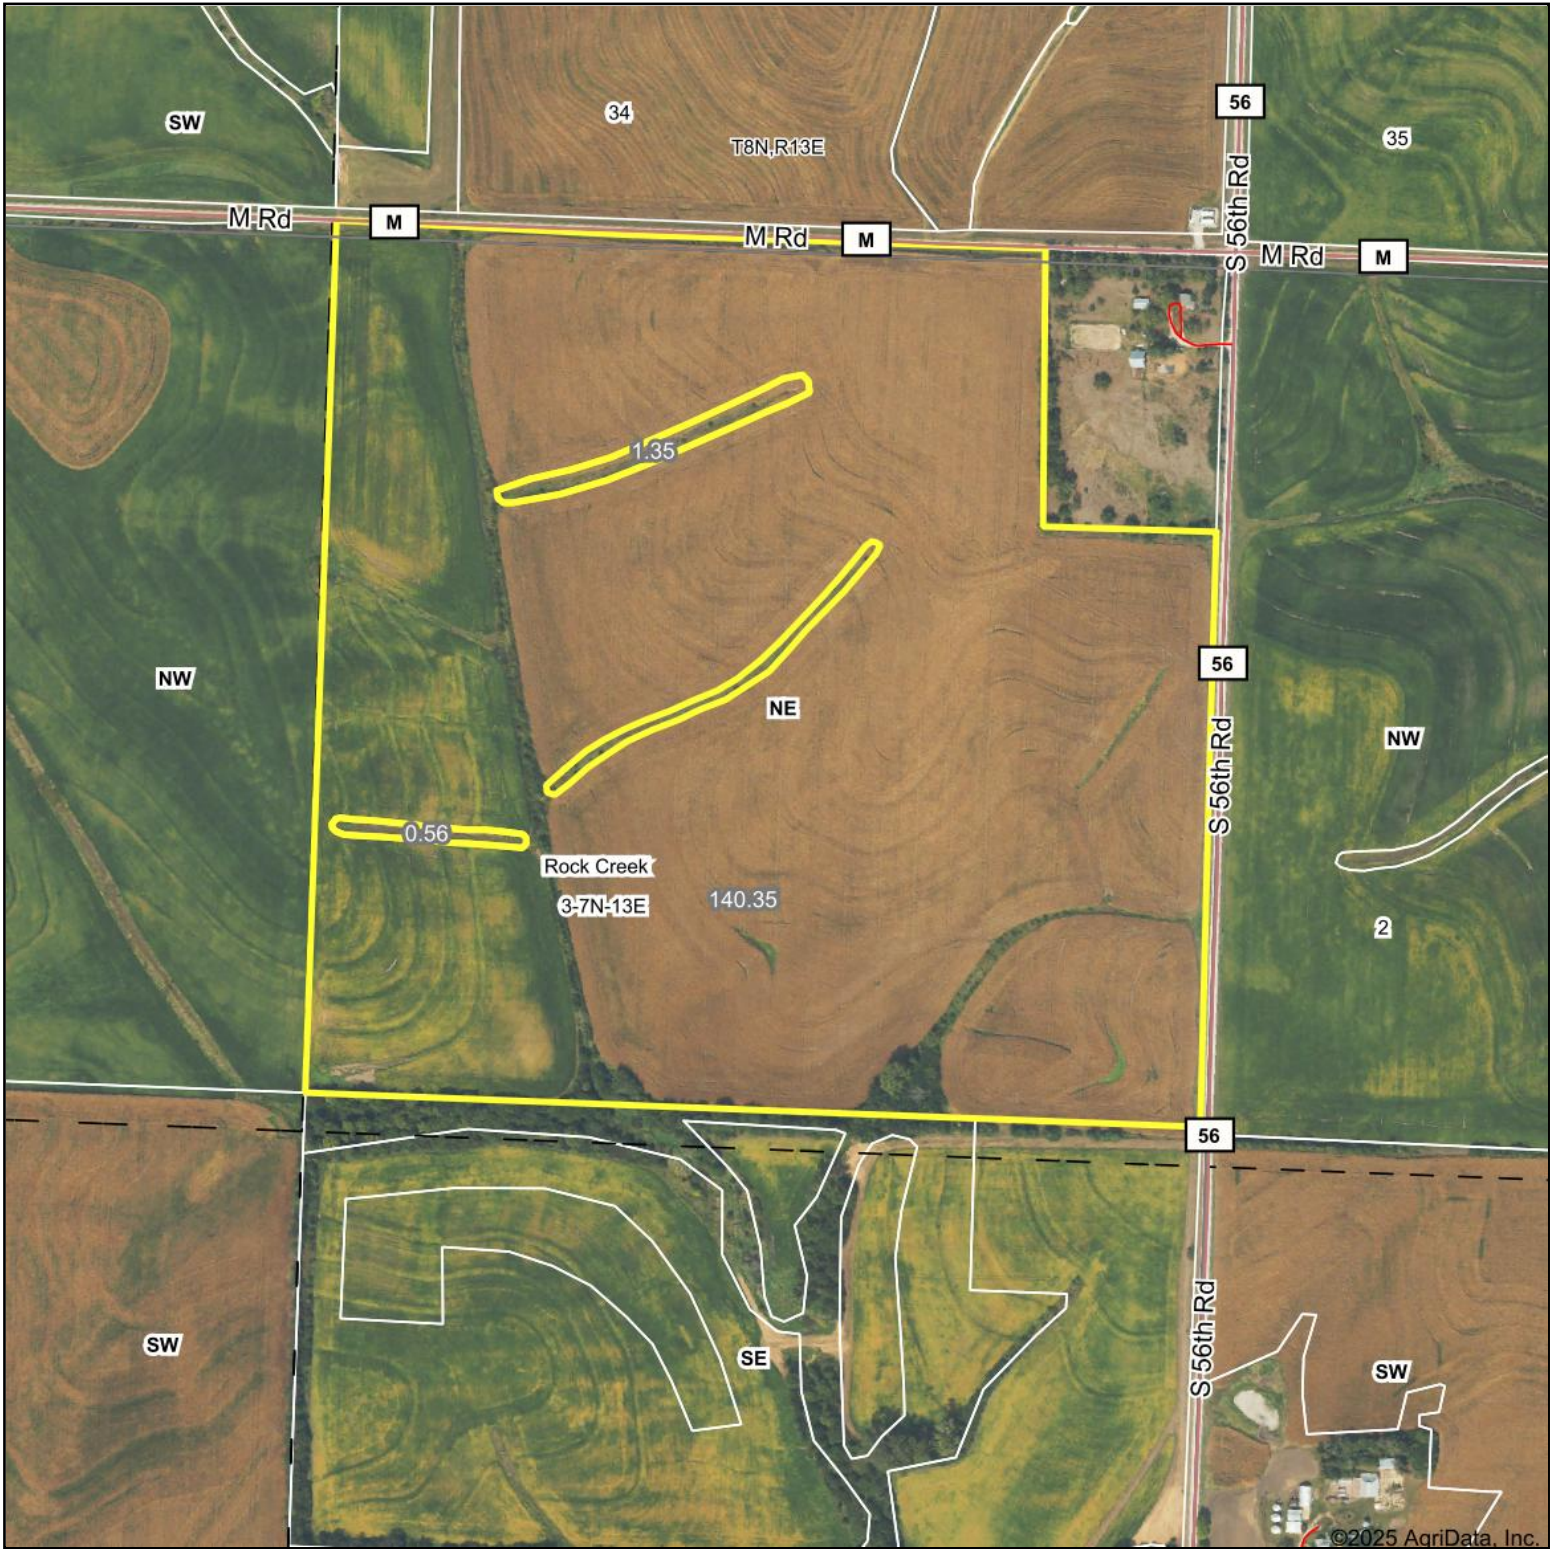

Aerial Map

©2025 AgriData, Inc.

Boundary Center: 40° 36' 22.9, -95° 56' 20.94

3-7N-13E
Otoe County
Nebraska

8/2/2025

Field borders provided by Farm Service Agency as of 5/21/2008.