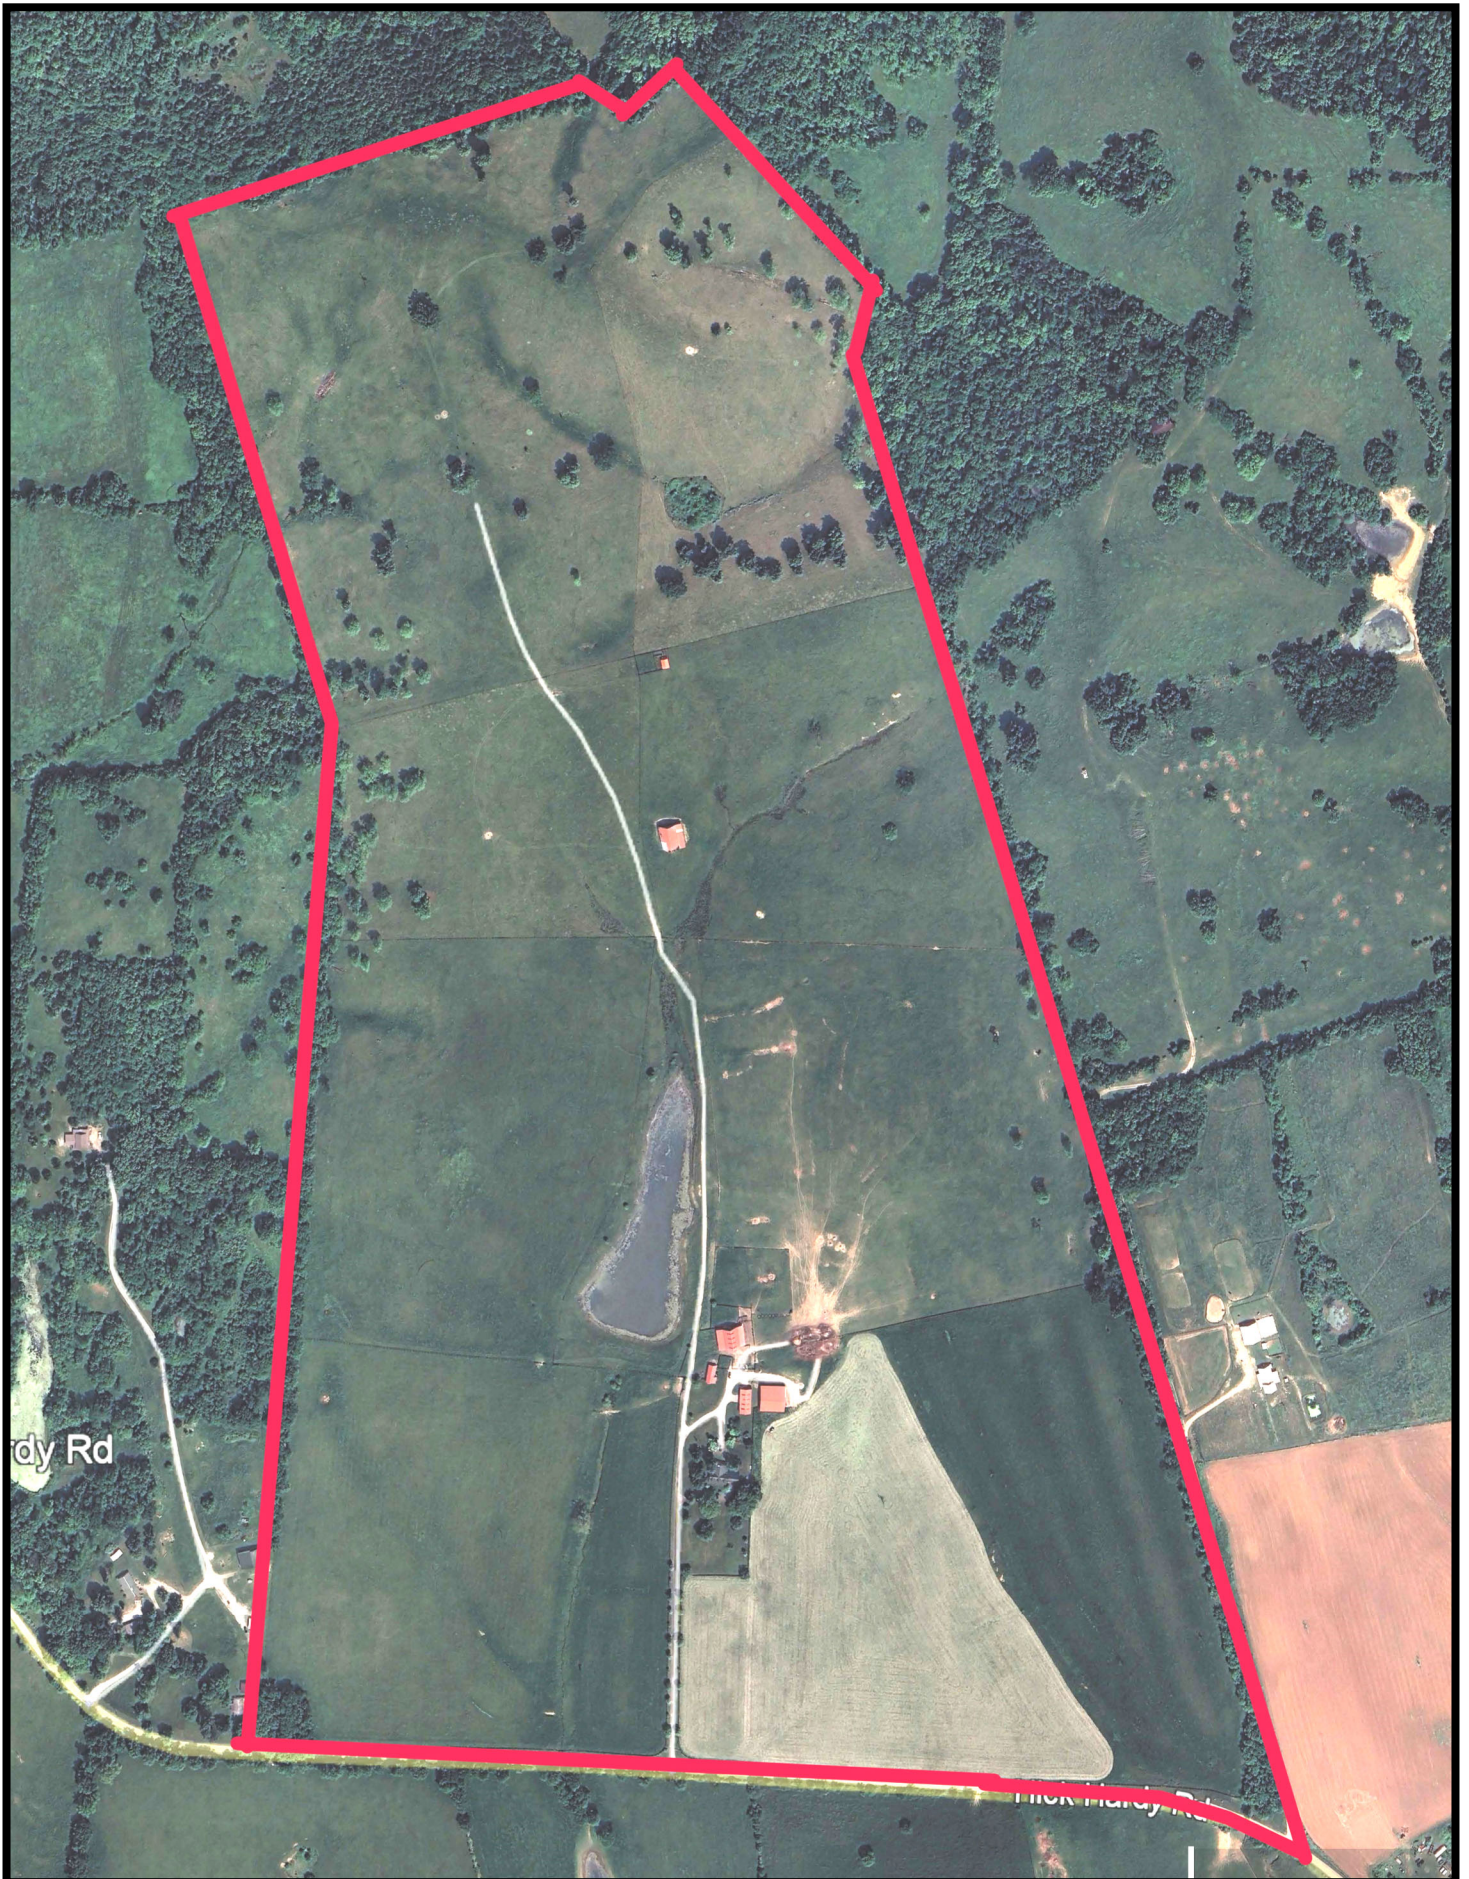

1120 Hick Hardy Road, Cynthiana, Nicholas County, KY— 199.425 Acres±

Property boundaries are only approximations and do not represent actual property lines. This is for illustration purposes only.