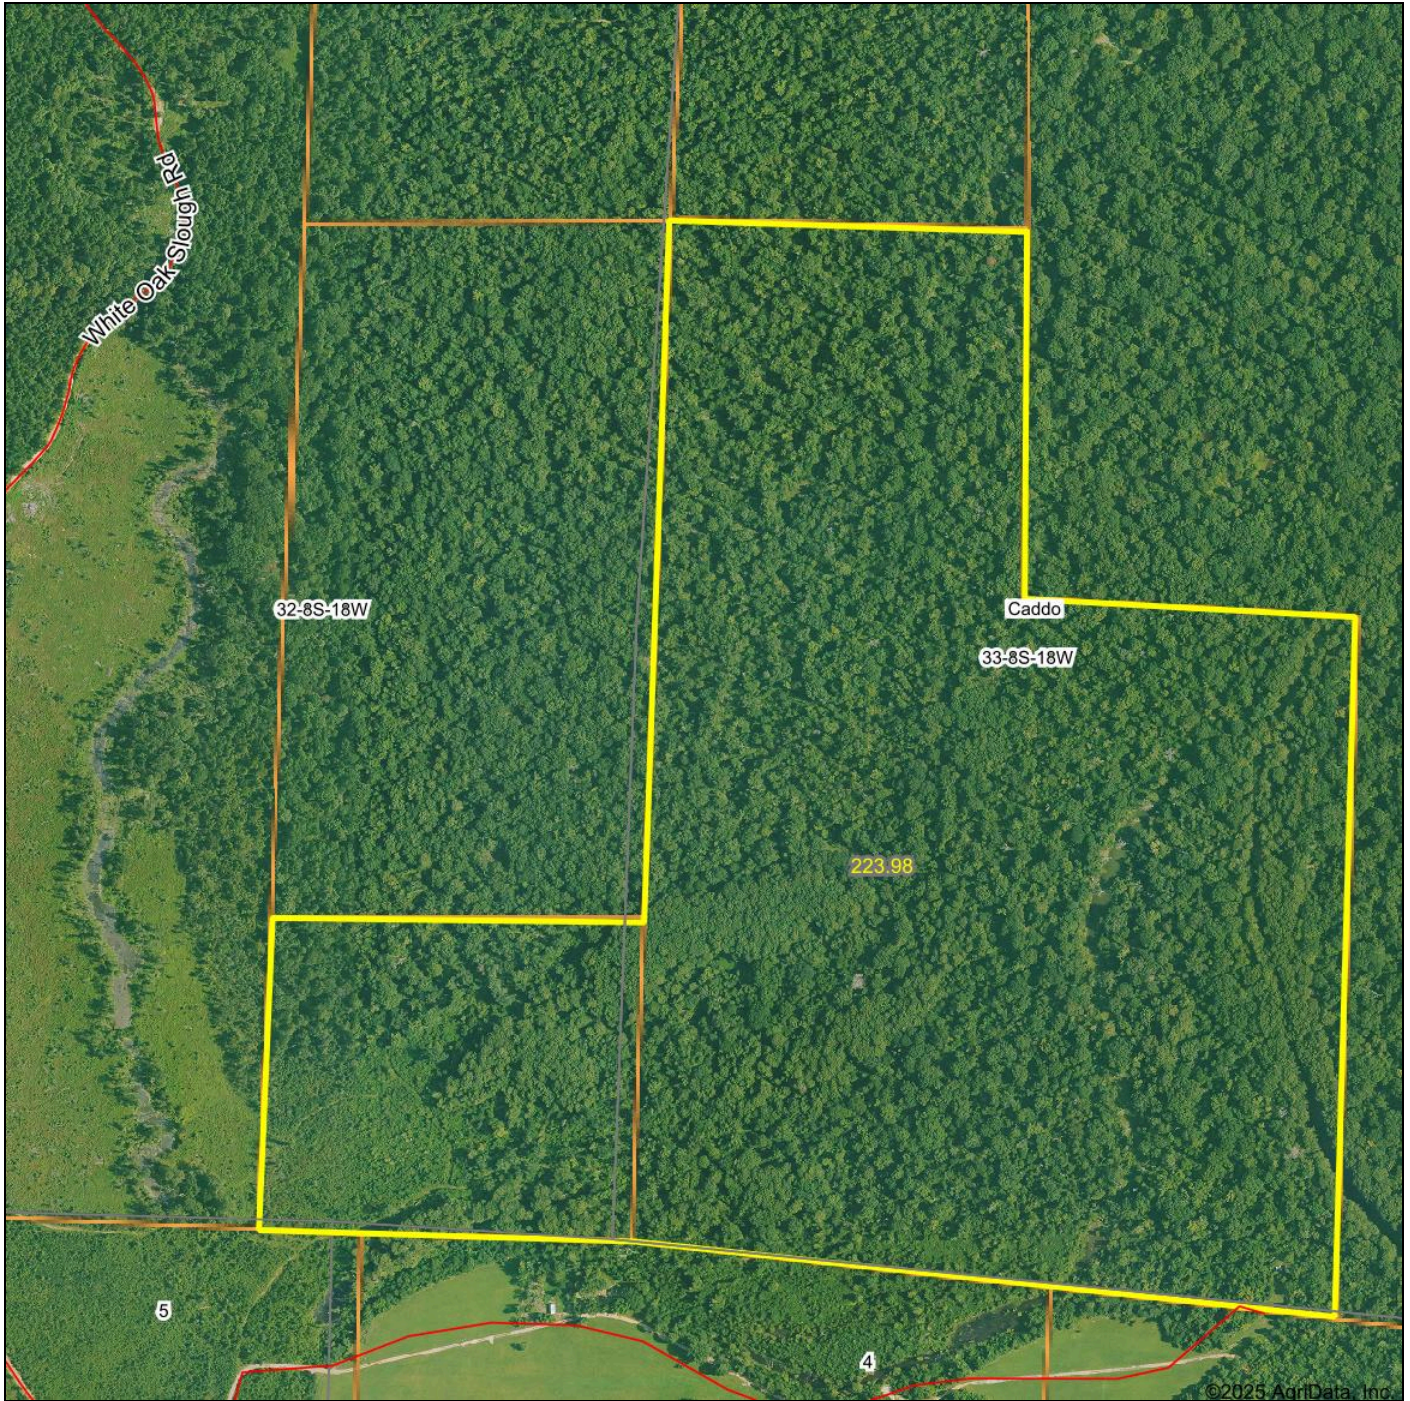

Aerial Map

Boundary Center: 33.992329, -92.960099

33-8S-18W
Clark County
Arkansas

Maps Provided By:
surety
 CUSTOMIZED ONLINE MAPPING
 © AgriData, Inc. 2023 www.AgriDataInc.com

8/19/2025