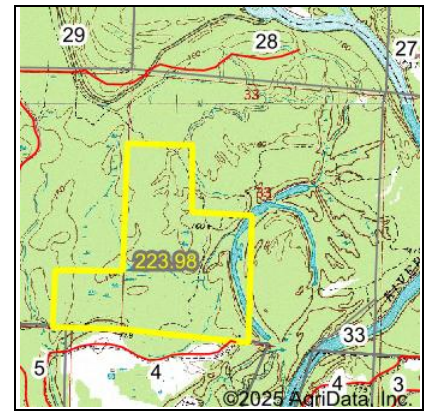

Wetlands Map

State: **Arkansas**
 Location: **33-8S-18W**
 County: **Clark**
 Township: **Caddo**
 Date: **8/19/2025**

Maps Provided By:

 © AgriData, Inc. 2023 www.AgriDataInc.com

Classification Code	Type	Acres
PEM1C	Freshwater Emergent Wetland	13.32
PUBF	Freshwater Pond	5.01
R4SBC	Riverine	1.75
Total Acres		20.08