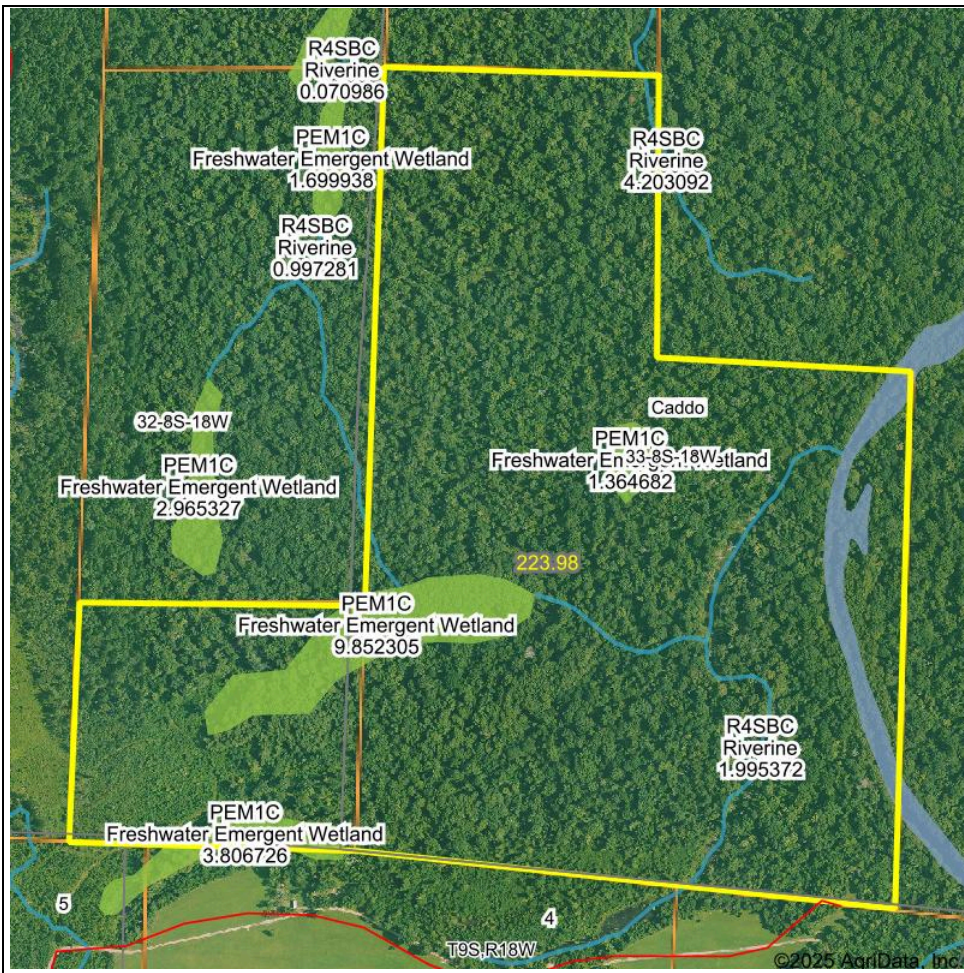

Wetlands Map

State: **Arkansas**
 Location: **33-8S-18W**
 County: **Clark**
 Township: **Caddo**
 Date: **8/19/2025**

Maps Provided By:

 © AgriData, Inc. 2023 www.AgriDataInc.com

Classification Code	Type	Acres
PEM1C	Freshwater Emergent Wetland	13.32
PUBF	Freshwater Pond	5.01
R4SBC	Riverine	1.75
Total Acres		20.08