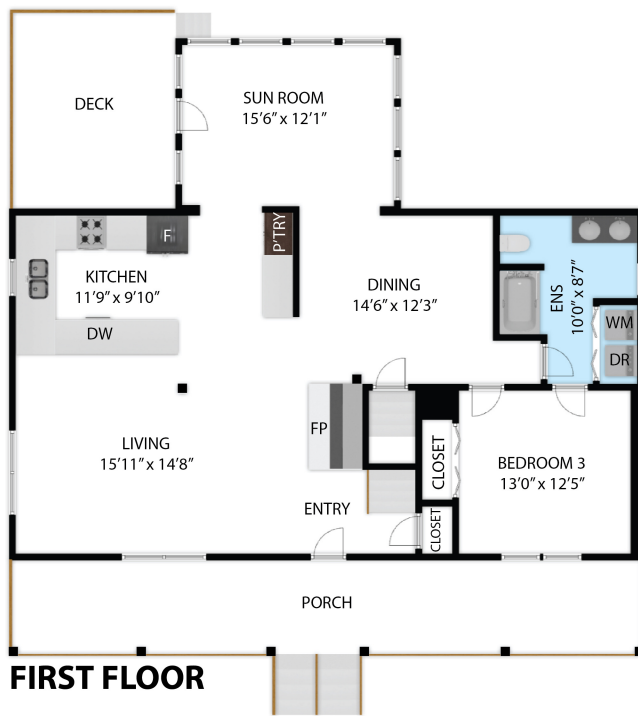

**SECOND FLOOR**

**BASEMENT**

**FIRST FLOOR**

1851 Birchtree Road, Hillsville, VA, 24343

TOTAL APPROX. FLOOR AREA 3,071 SQ.FT

Whilst every attempt has been made to ensure the accuracy of the floor plan contained here, measurements of doors, windows, rooms and any other items are approximate and no responsibility is taken for any error, omission, or misstatement. This plan is for illustrative purposes only and should be used as such by any prospective purchaser.