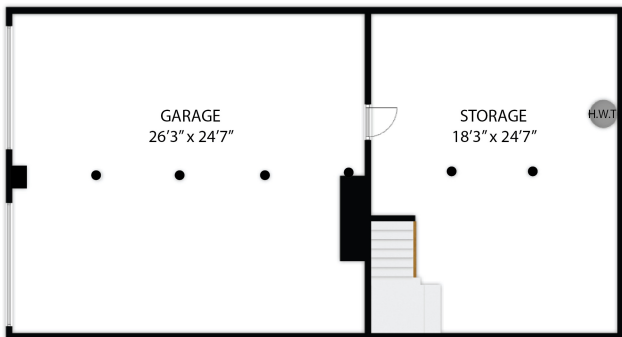

**SECOND FLOOR**

**BASEMENT**

**FIRST FLOOR**

1851 Birchtree Road, Hillsville, VA, 24343

TOTAL APPROX. FLOOR AREA 3,071 SQ.FT

Whilst every attempt has been made to ensure the accuracy of the floor plan contained here, measurements of doors, windows, rooms and any other items are approximate and no responsibility is taken for any error, omission, or misstatement. This plan is for illustrative purposes only and should be used as such by any prospective purchaser.