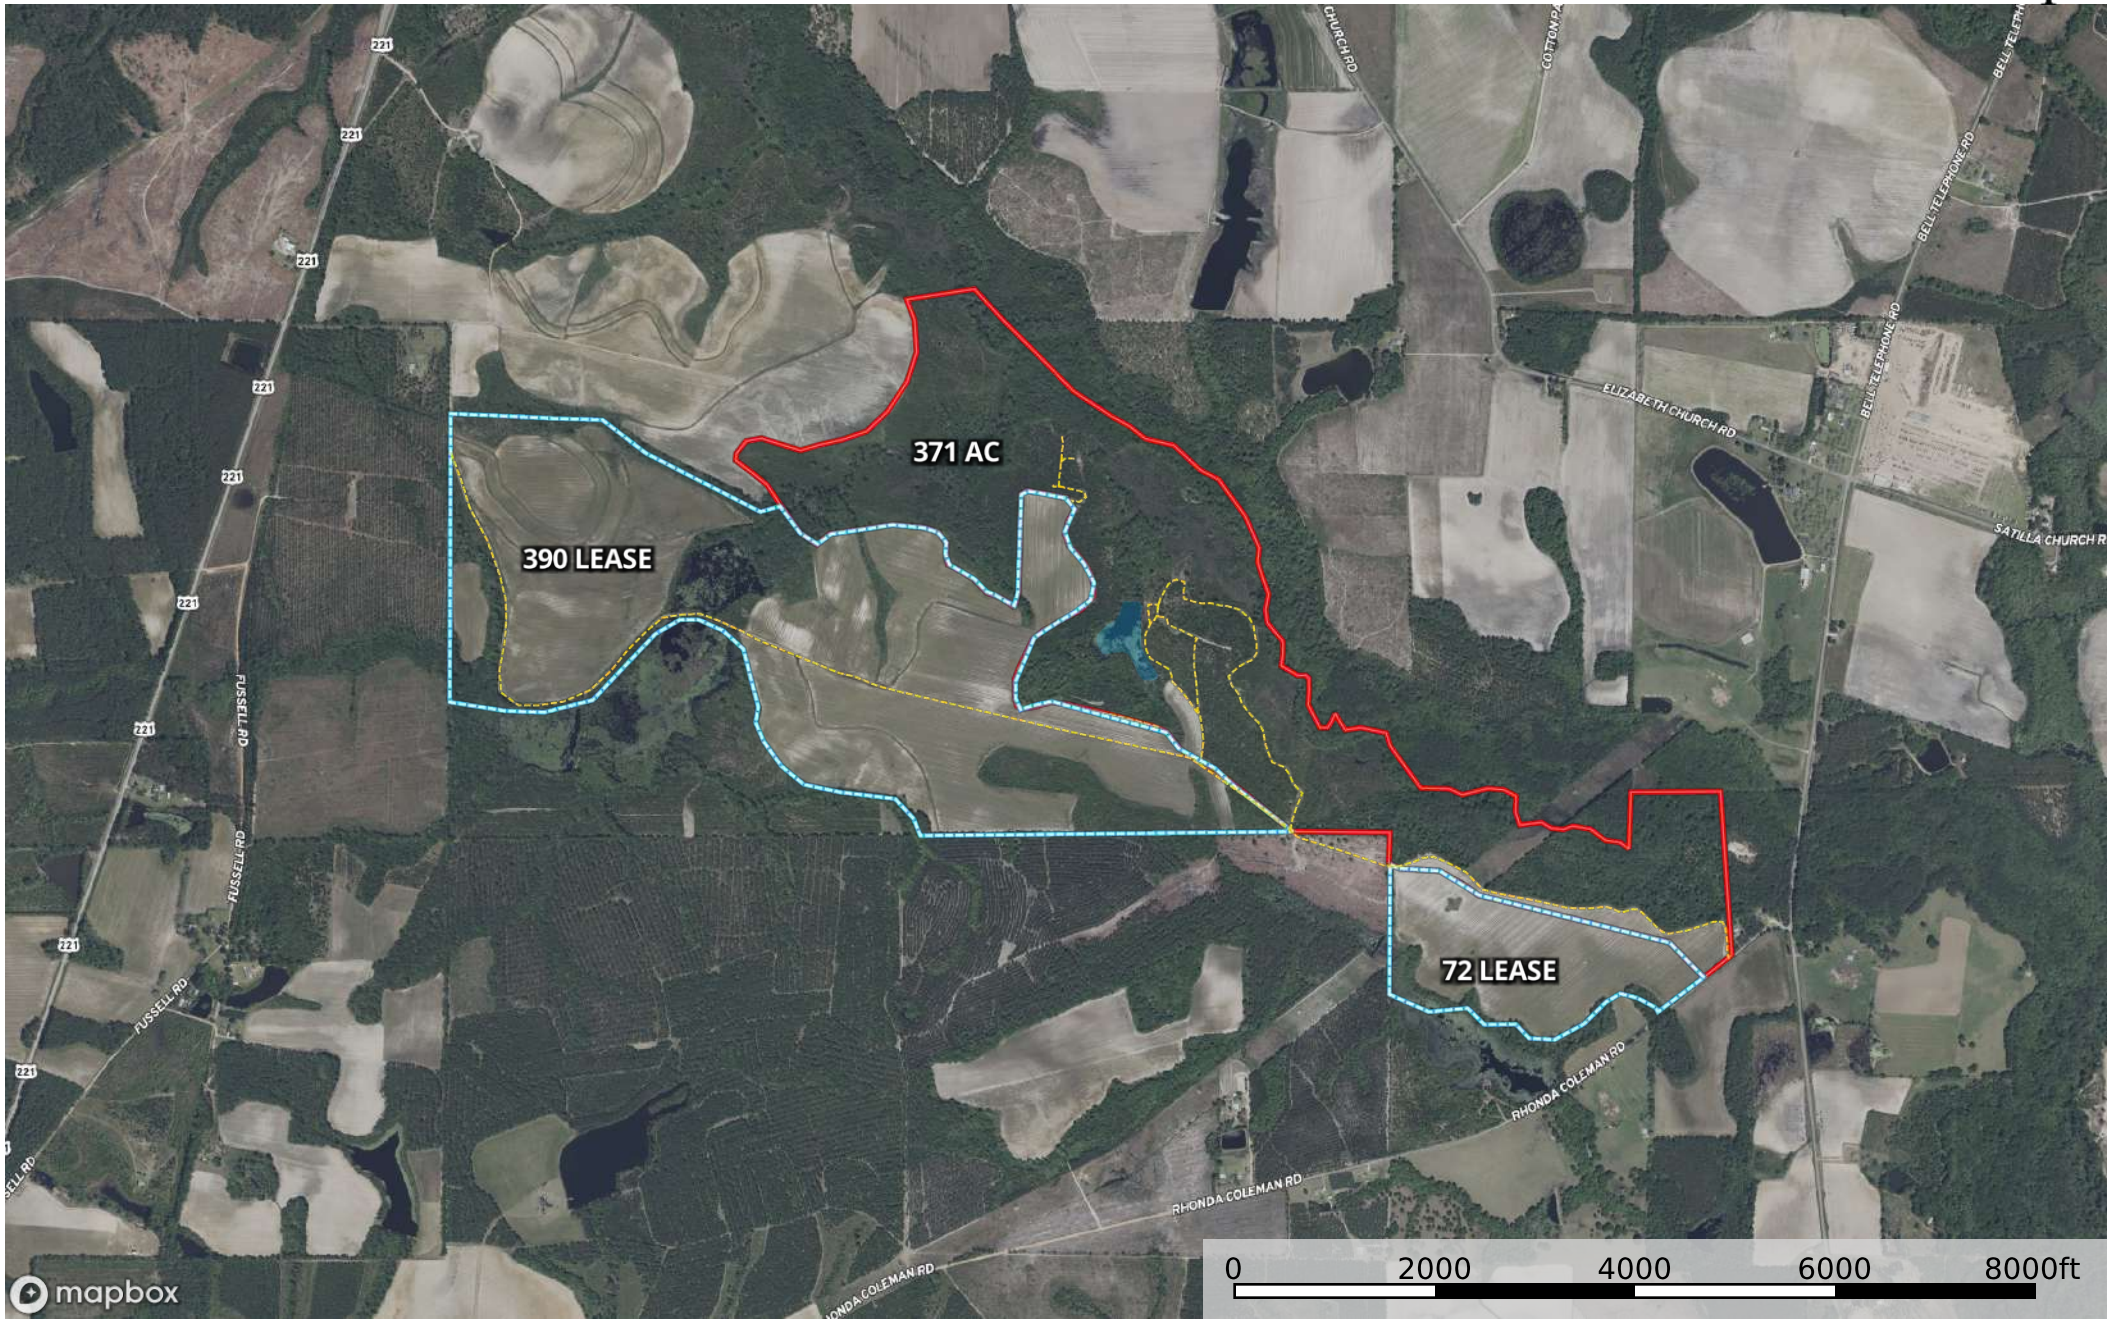

# 371 Acres - Rhonda Coleman Rd Georgia, AC +/-

- Road / Trail
- Pond / Tank
- Boundary
- Boundary