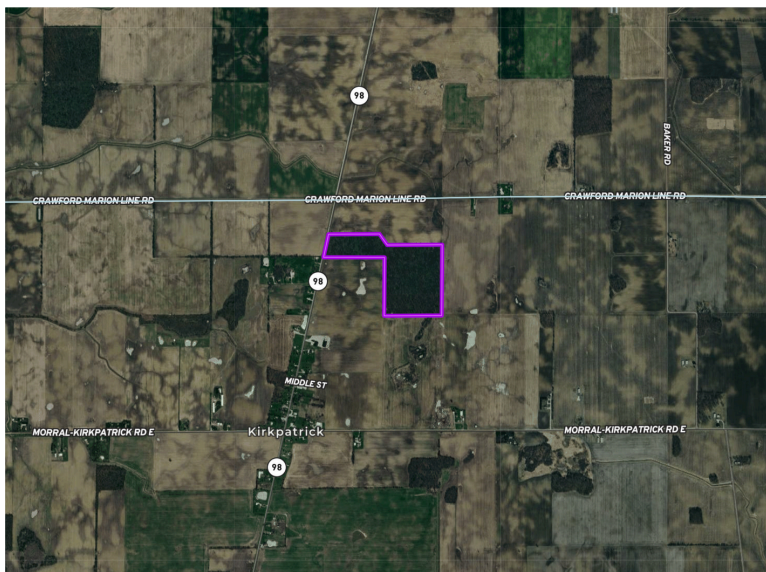

CRAWFORD MARION LINE RD.

64.186 ACRE LISTING

Marion County | Scott Township

INFORMATION:

- Total Acres: 64.186
- County: Marion
- Township: Scott
- Wooded: 63.815
- School District: Ridgedale
- Annual Real Estate Taxes: \$773.14
- Parcel Number: 34-0030000.100

CONTACT TODAY FOR MORE INFO!

Matt Bowers | 567-204-7462 | matt@dyerealestate.com | www.dyerealestate.com

DESCRIPTION:

Northern Marion County, Ohio 64.186 acre woods. This property is an outdoor enthusiasts dream. The property is nearly all wooded except for the cleared area at the entrance that is roughly a half an acre. With its already established drive entering the property there is plenty of opportunity to possibly build a storage building for all your outdoor toys, your future dream home, or your personal hunting retreat. This property is surrounded by ag fields that provide a great food source for the mature whitetails that roam this property. The unique shape of this property allows you to strategically pursue your game and also allows it to hunt larger than properties that are greater in size. Don't hesitate on this one!