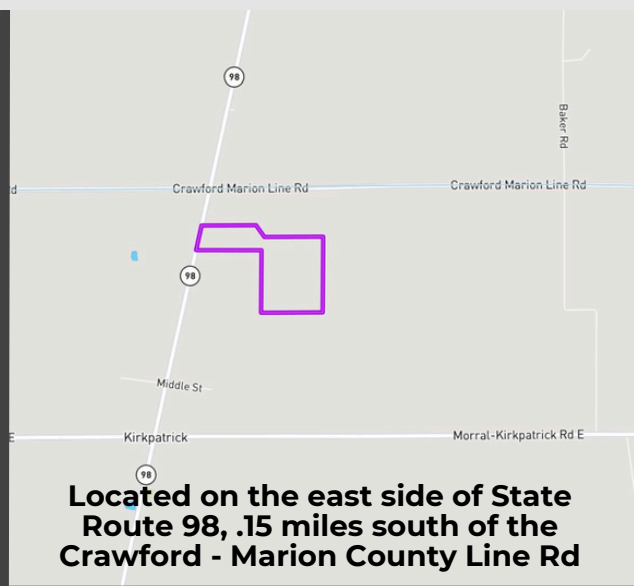

CRAWFORD MARION LINE RD.

64.186 ACRE LISTING

Marion County | Scott Township

INFORMATION:

- Total Acres: 64.186
- County: Marion
- Township: Scott
- Wooded: 63.815
- School District: Ridgedale
- Annual Real Estate Taxes: \$773.14
- Parcel Number: 34-0030000.100

CONTACT TODAY FOR MORE INFO!

Matt Bowers | 567-204-7462 | matt@dyerealestate.com | www.dyerealestate.com

DESCRIPTION:

Northern Marion County, Ohio 64.186 acre woods. This property is an outdoor enthusiasts dream. The property is nearly all wooded except for the cleared area at the entrance that is roughly a half an acre. With its already established drive entering the property there is plenty of opportunity to possibly build a storage building for all your outdoor toys, your future dream home, or your personal hunting retreat. This property is surrounded by ag fields that provide a great food source for the mature whitetails that roam this property. The unique shape of this property allows you to strategically pursue your game and also allows it to hunt larger than properties that are greater in size. Don't hesitate on this one!