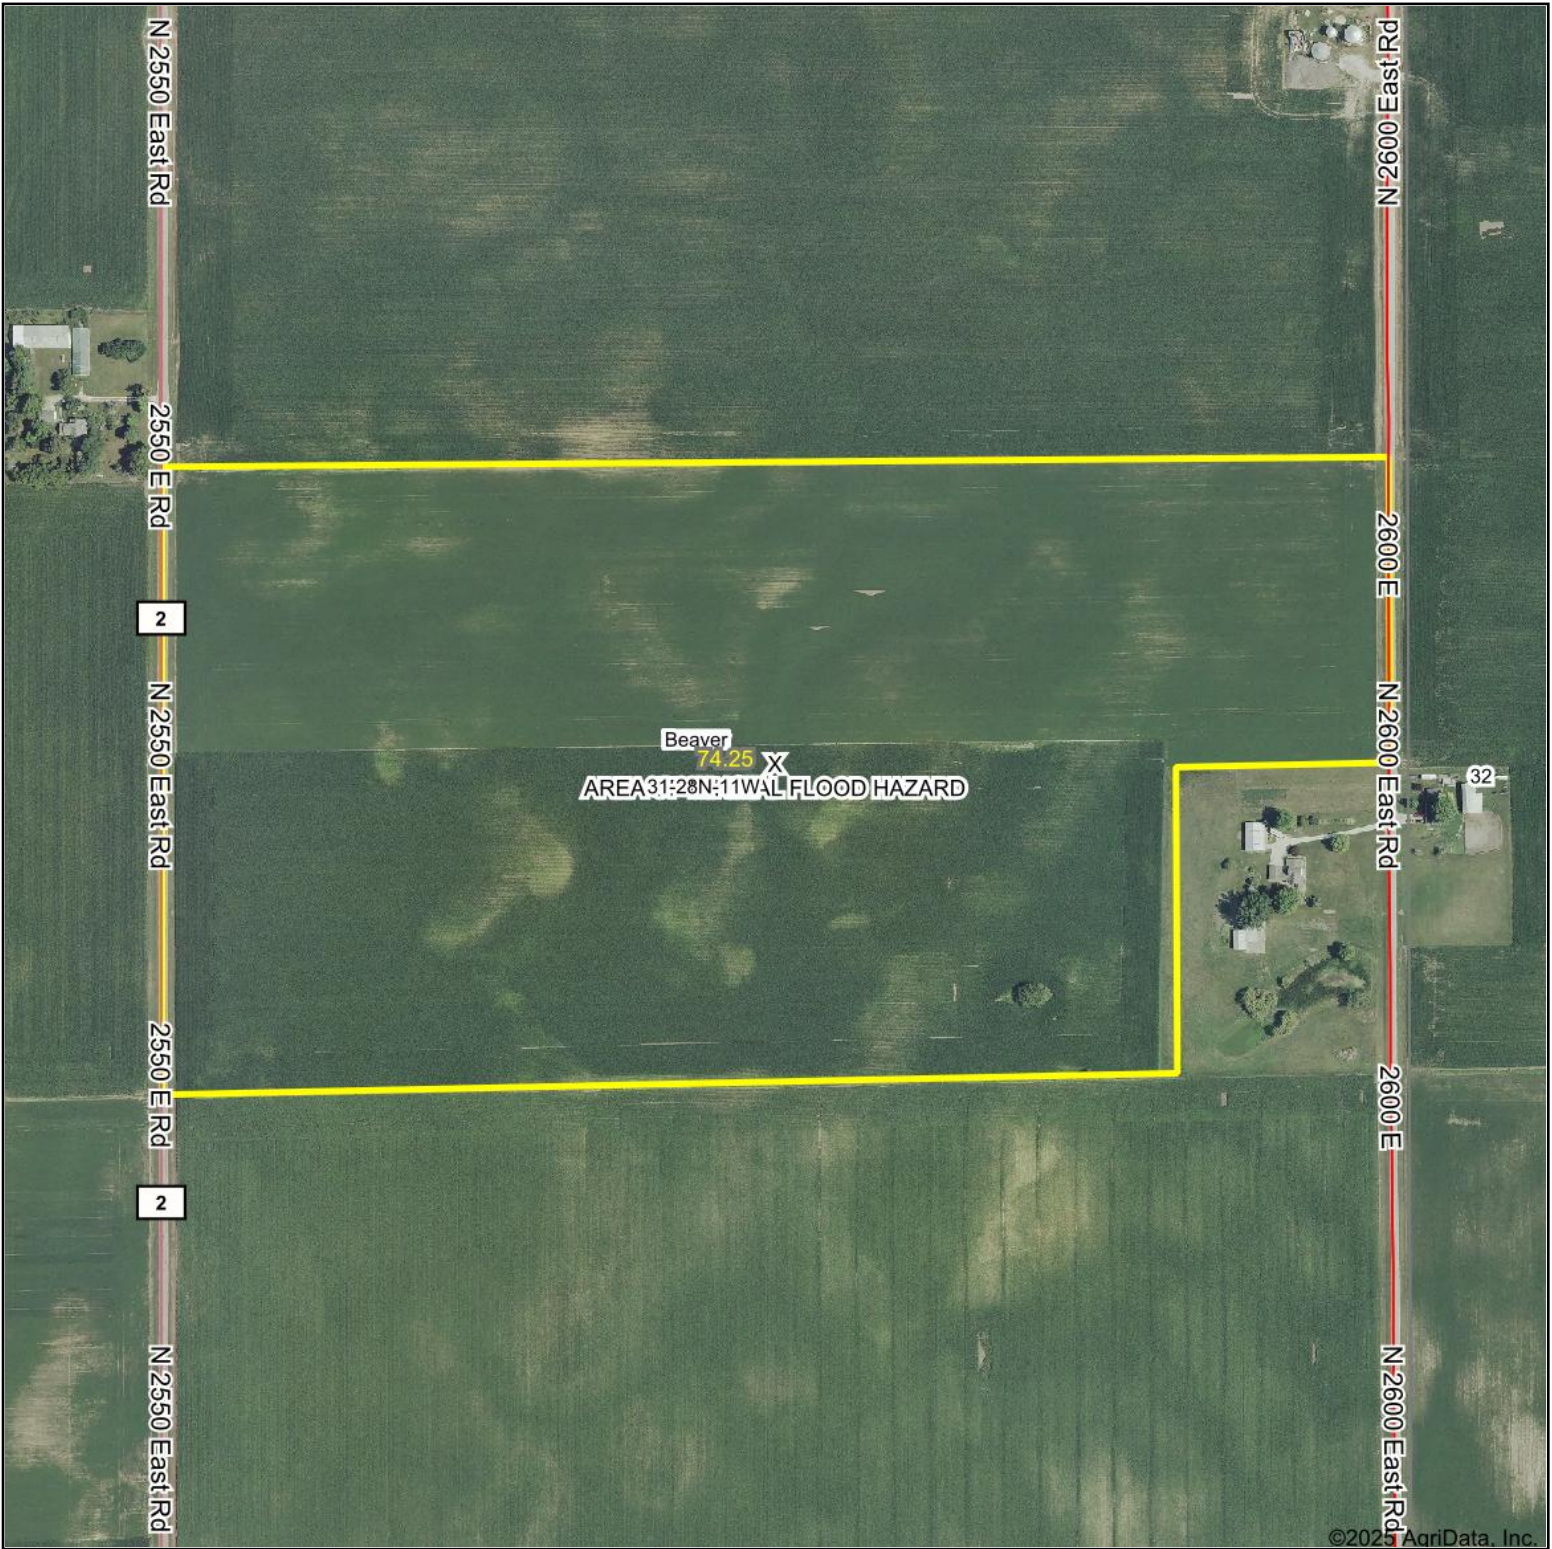

Aerial Map

Map Center: 40° 52' 17.98, -87° 38' 26.18

31-28N-11W
Iroquois County
Illinois

Maps Provided By:
surety
CUSTOMIZED ONLINE MAPPING
© AgriData, Inc. 2023 www.AgriDataInc.com

10/1/2025

Flood related information provided by FEMA