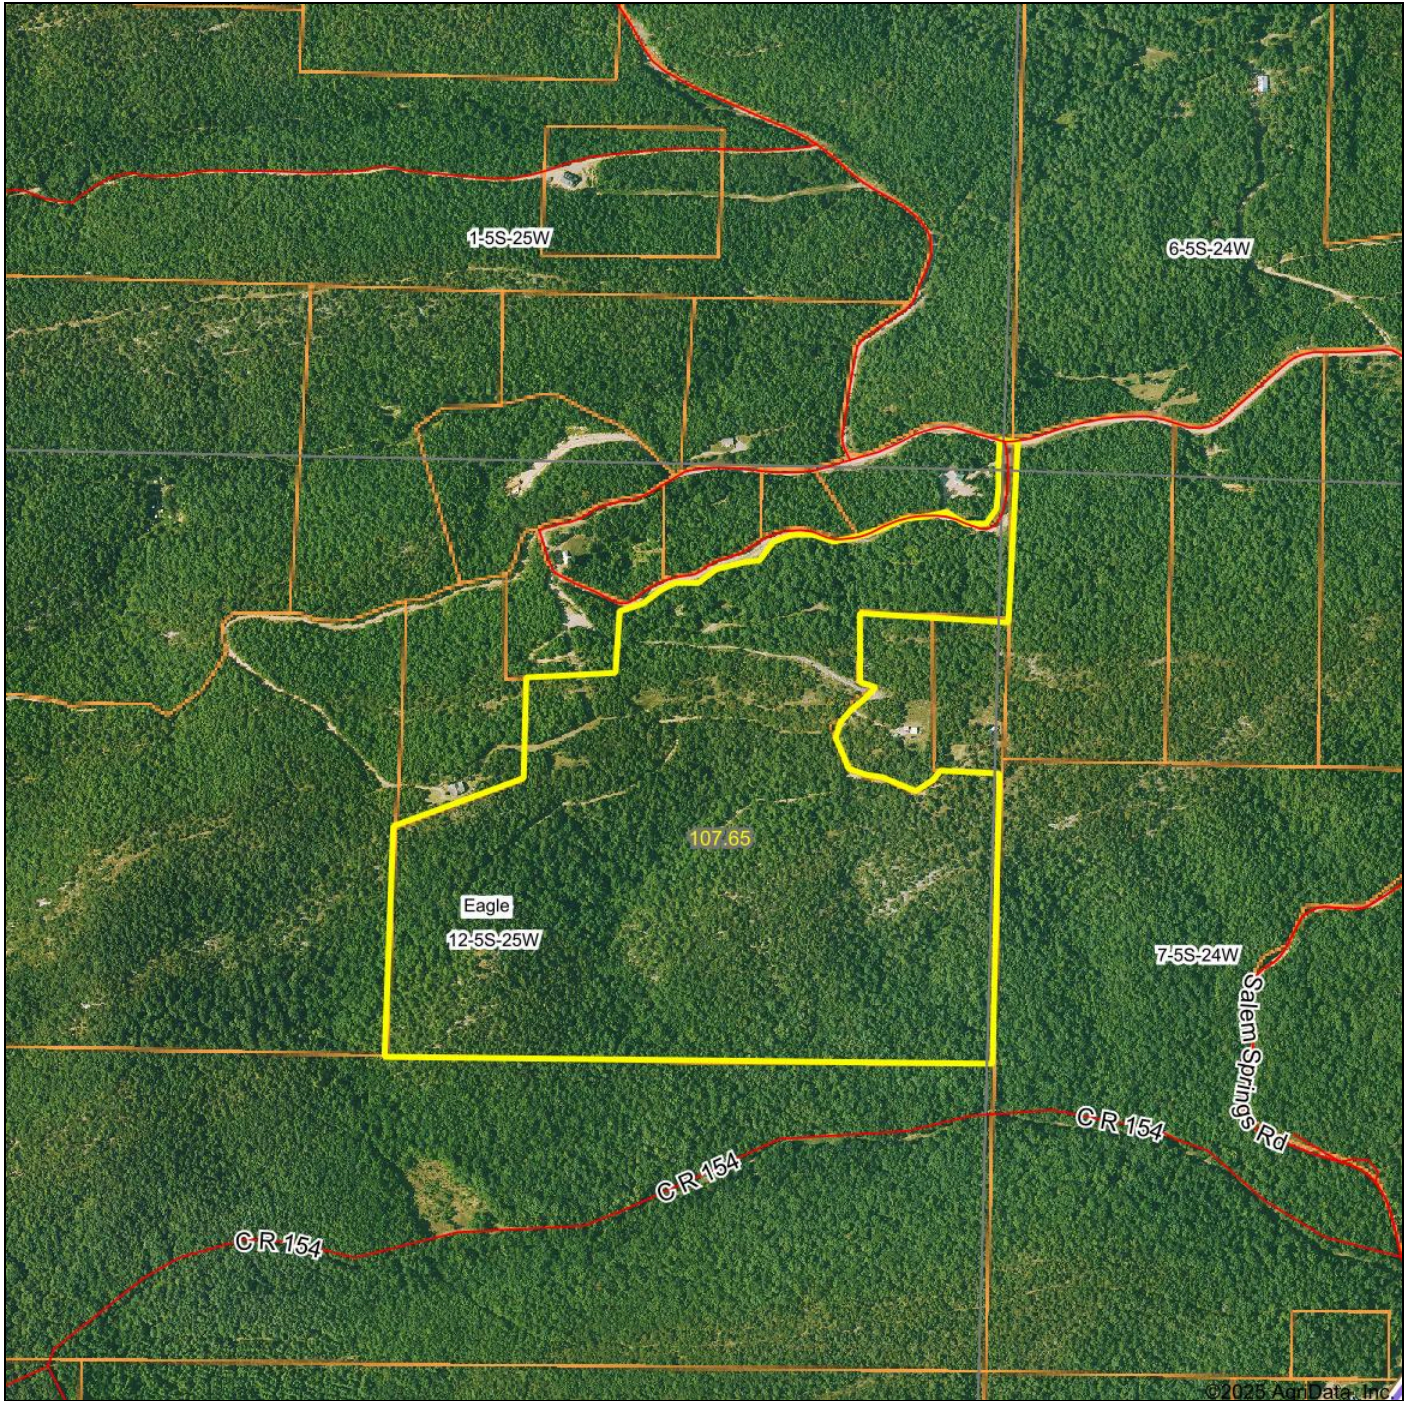

Aerial Map

Boundary Center: 34° 19' 32.23, -93° 37' 26.76

12-5S-25W
Pike County
Arkansas

7/28/2025

© AgriData, Inc. 2023 www.AgriDataInc.com

Field borders provided by Farm Service Agency as of 5/21/2008.