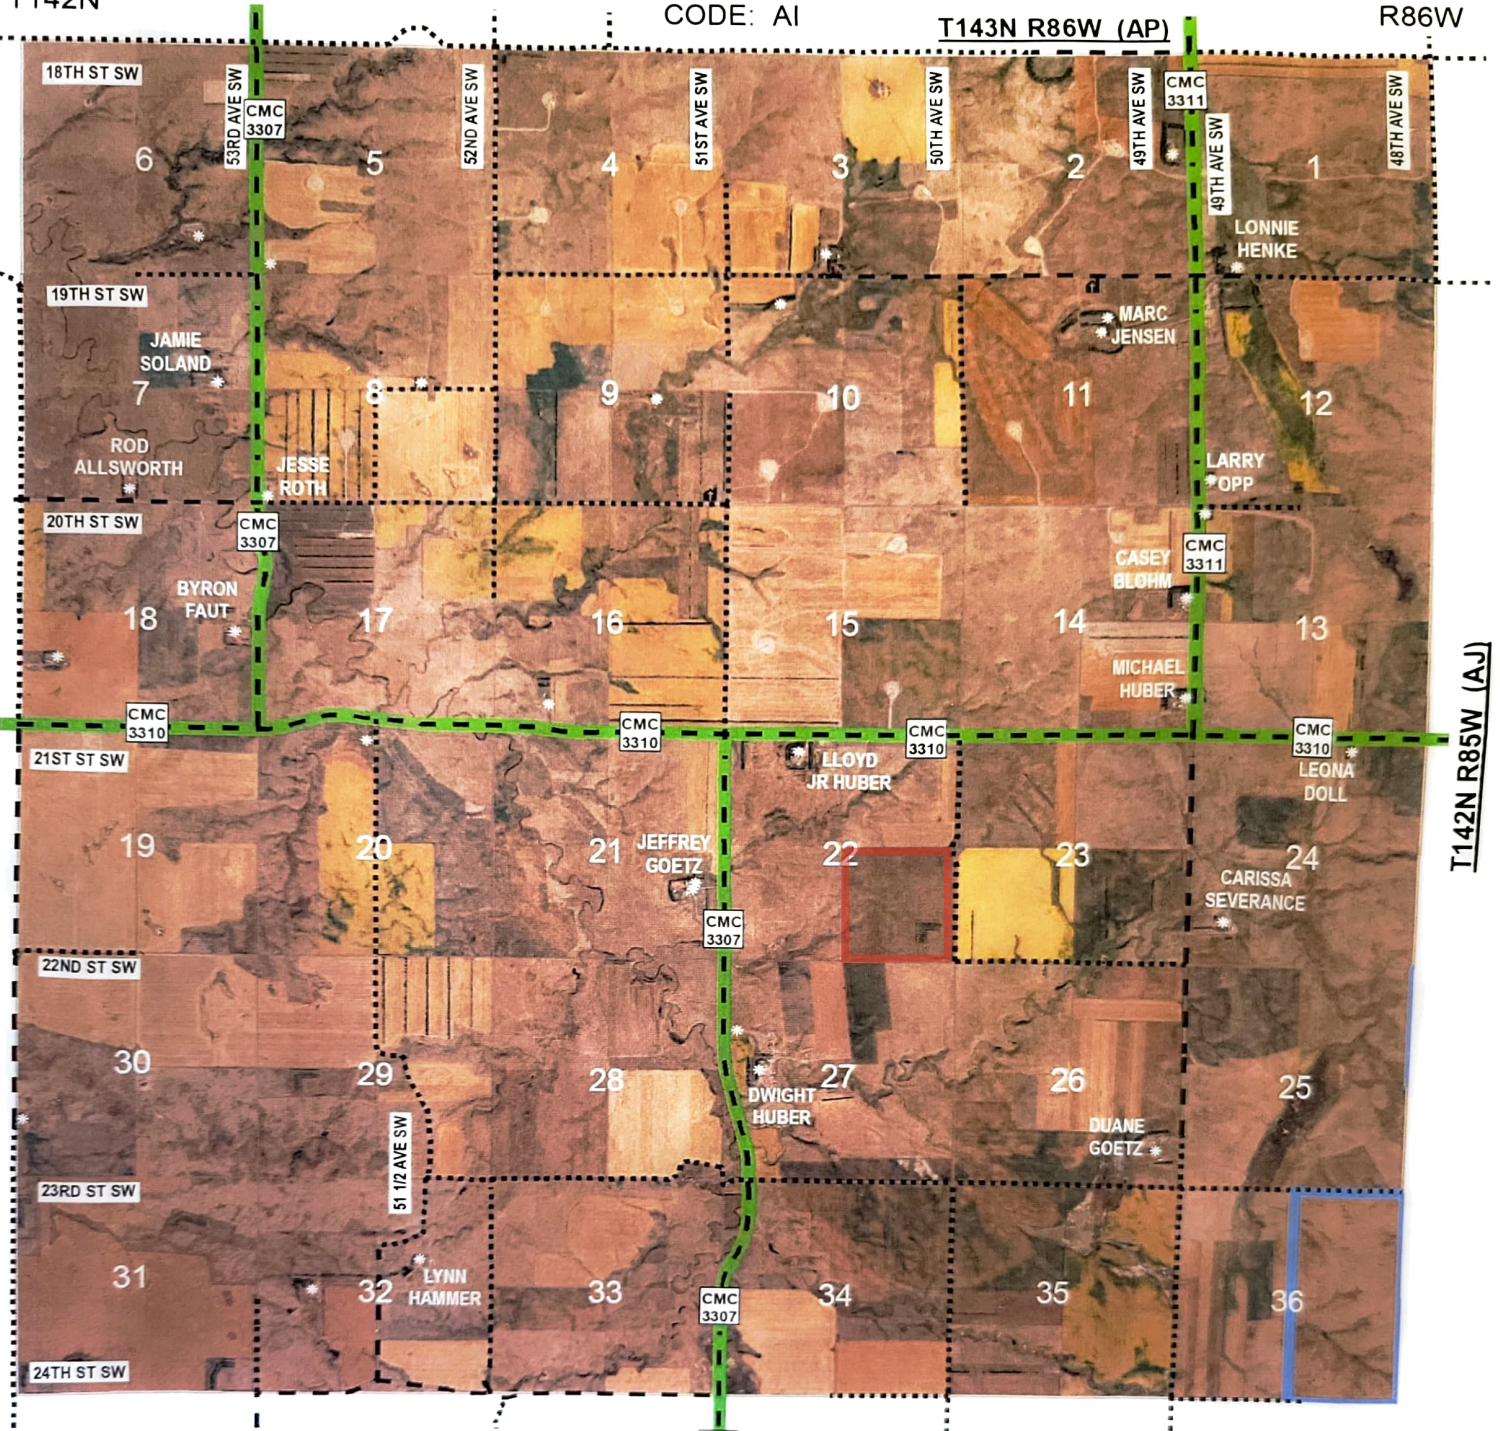

T142N R86W DIRECTORY

T142N

CODE: AI

T143N R86W (AP)

R86W

T142N R87W (AH)

T142N R85W (AJ)

T141N R86W (AB)

	R87W	R86W	R85W	R84W	R83W	R82W	R81W
T144N	AO	AP	AQ	AR	AS	AT	AX AU
T143N		AP	AQ	AR	AS	AT	AX AU
T142N	AH	AI	AJ	AK	AL	AM	AN
T141N	AA	AB	AC	AD	AE	AF	AG