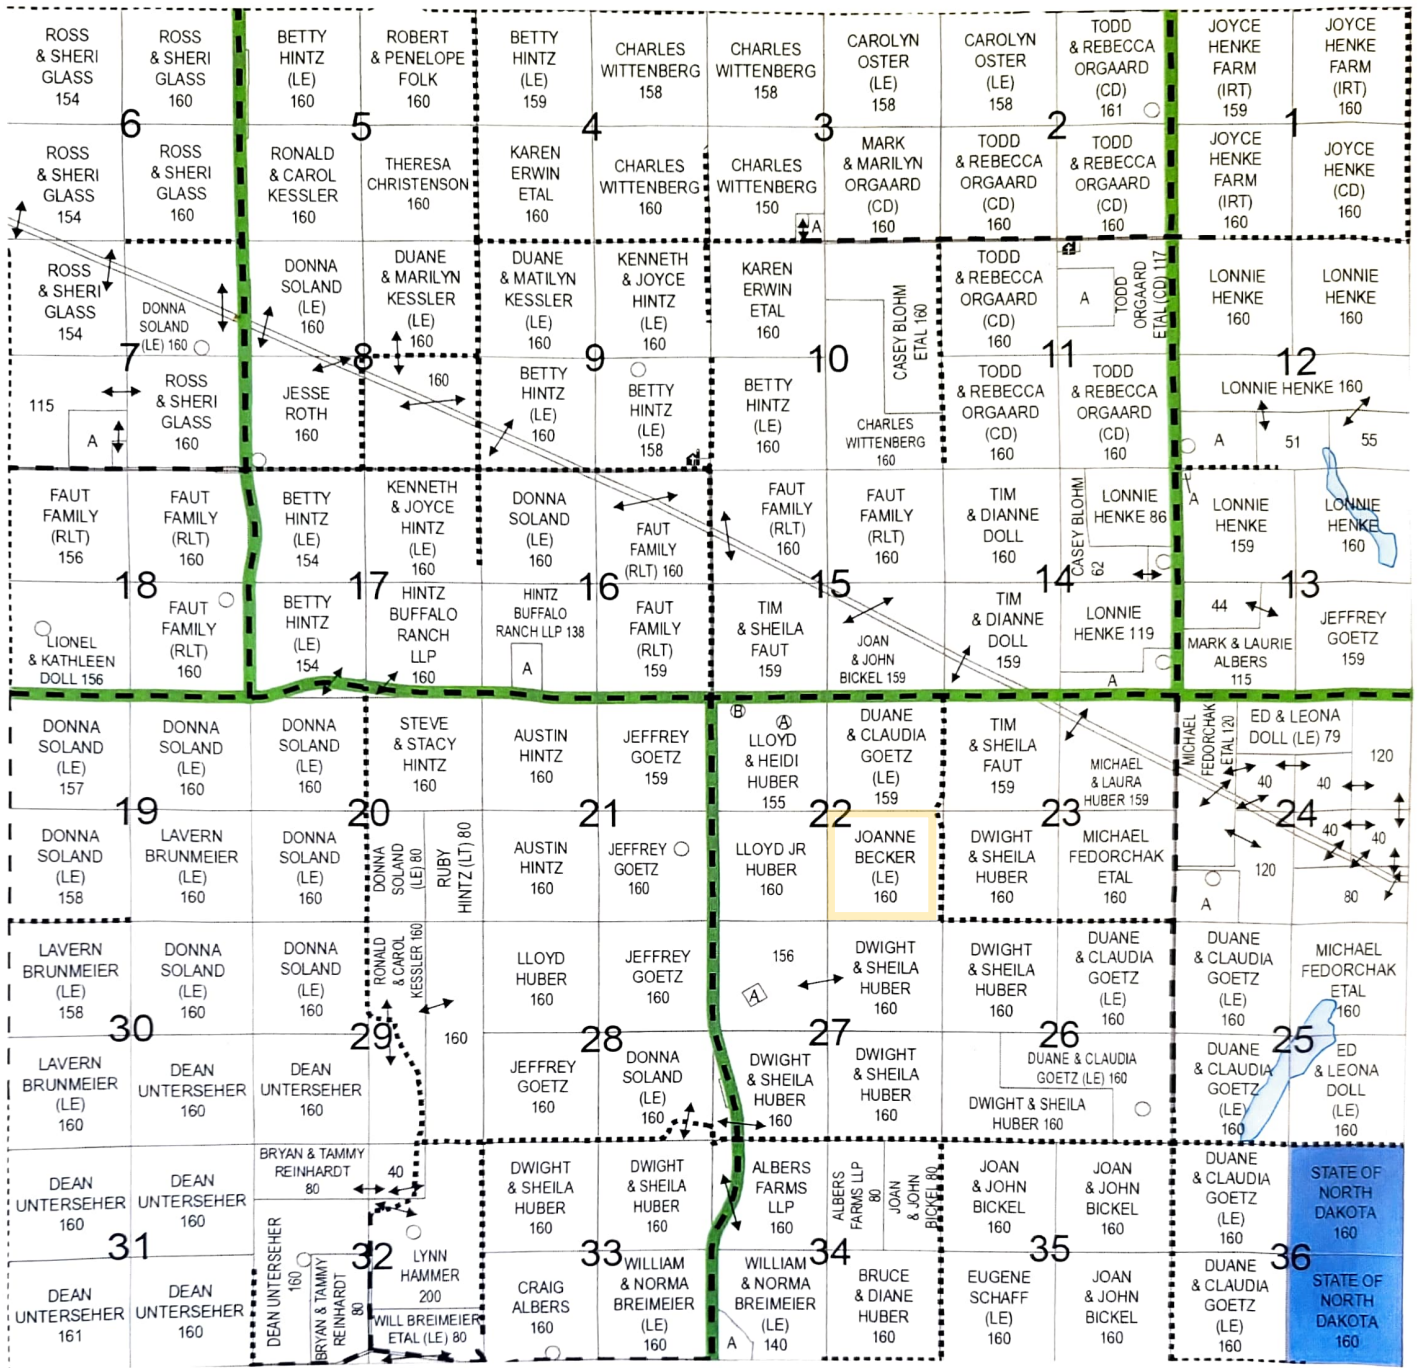

T142N R86W PLAT

T142N

CODE: AI

R86W

SMALL TRACT OWNERS

- 3-A CHARLES & SHIELA WITTENBERG - 10 A
- 7-A ROD & LUANN ALLSWORTH - 40 A
- 11-A MARC & MARILYN JENSEN (LE) - 40 A
- 12-A LARRY & JOELENE OPP - 52 A
- 13-A ROUGHRIDER ELEC COOP - 1 A
- 14-A MICHAEL & LAURA HUBER - 40 A
- 16-A MARGARET JOCHIM (LE) - 19 A

- 22-A LLOYD HUBER JR - 2 A
- 22-B LLOYD HUBER JR - 2 A
- 24-A CARISSA SEVERANCE - 38 A
- 27-A JUSTIN & CHRYSAL HUBER - 4 A
- 32-A BRYAN & TAMMY REINHARDT - 80 A
- 34-A RUTH M YODER - 20 A

T142N R86W DIRECTORY

T142N

CODE: AI

T143N R86W (AP)

R86W

T142N R87W (AH)

T142N R85W (AJ)

T141N R86W (AB)

	R87W	R86W	R85W	R84W	R83W	R82W	R81W
T144N	AO	AP	AQ	AR	AS	AT	AX AU
T143N		AP	AQ	AR	AS	AT	AX AU
T142N	AH	AI	AJ	AK	AL	AM	AN
T141N	AA	AB	AC	AD	AE	AF	AG