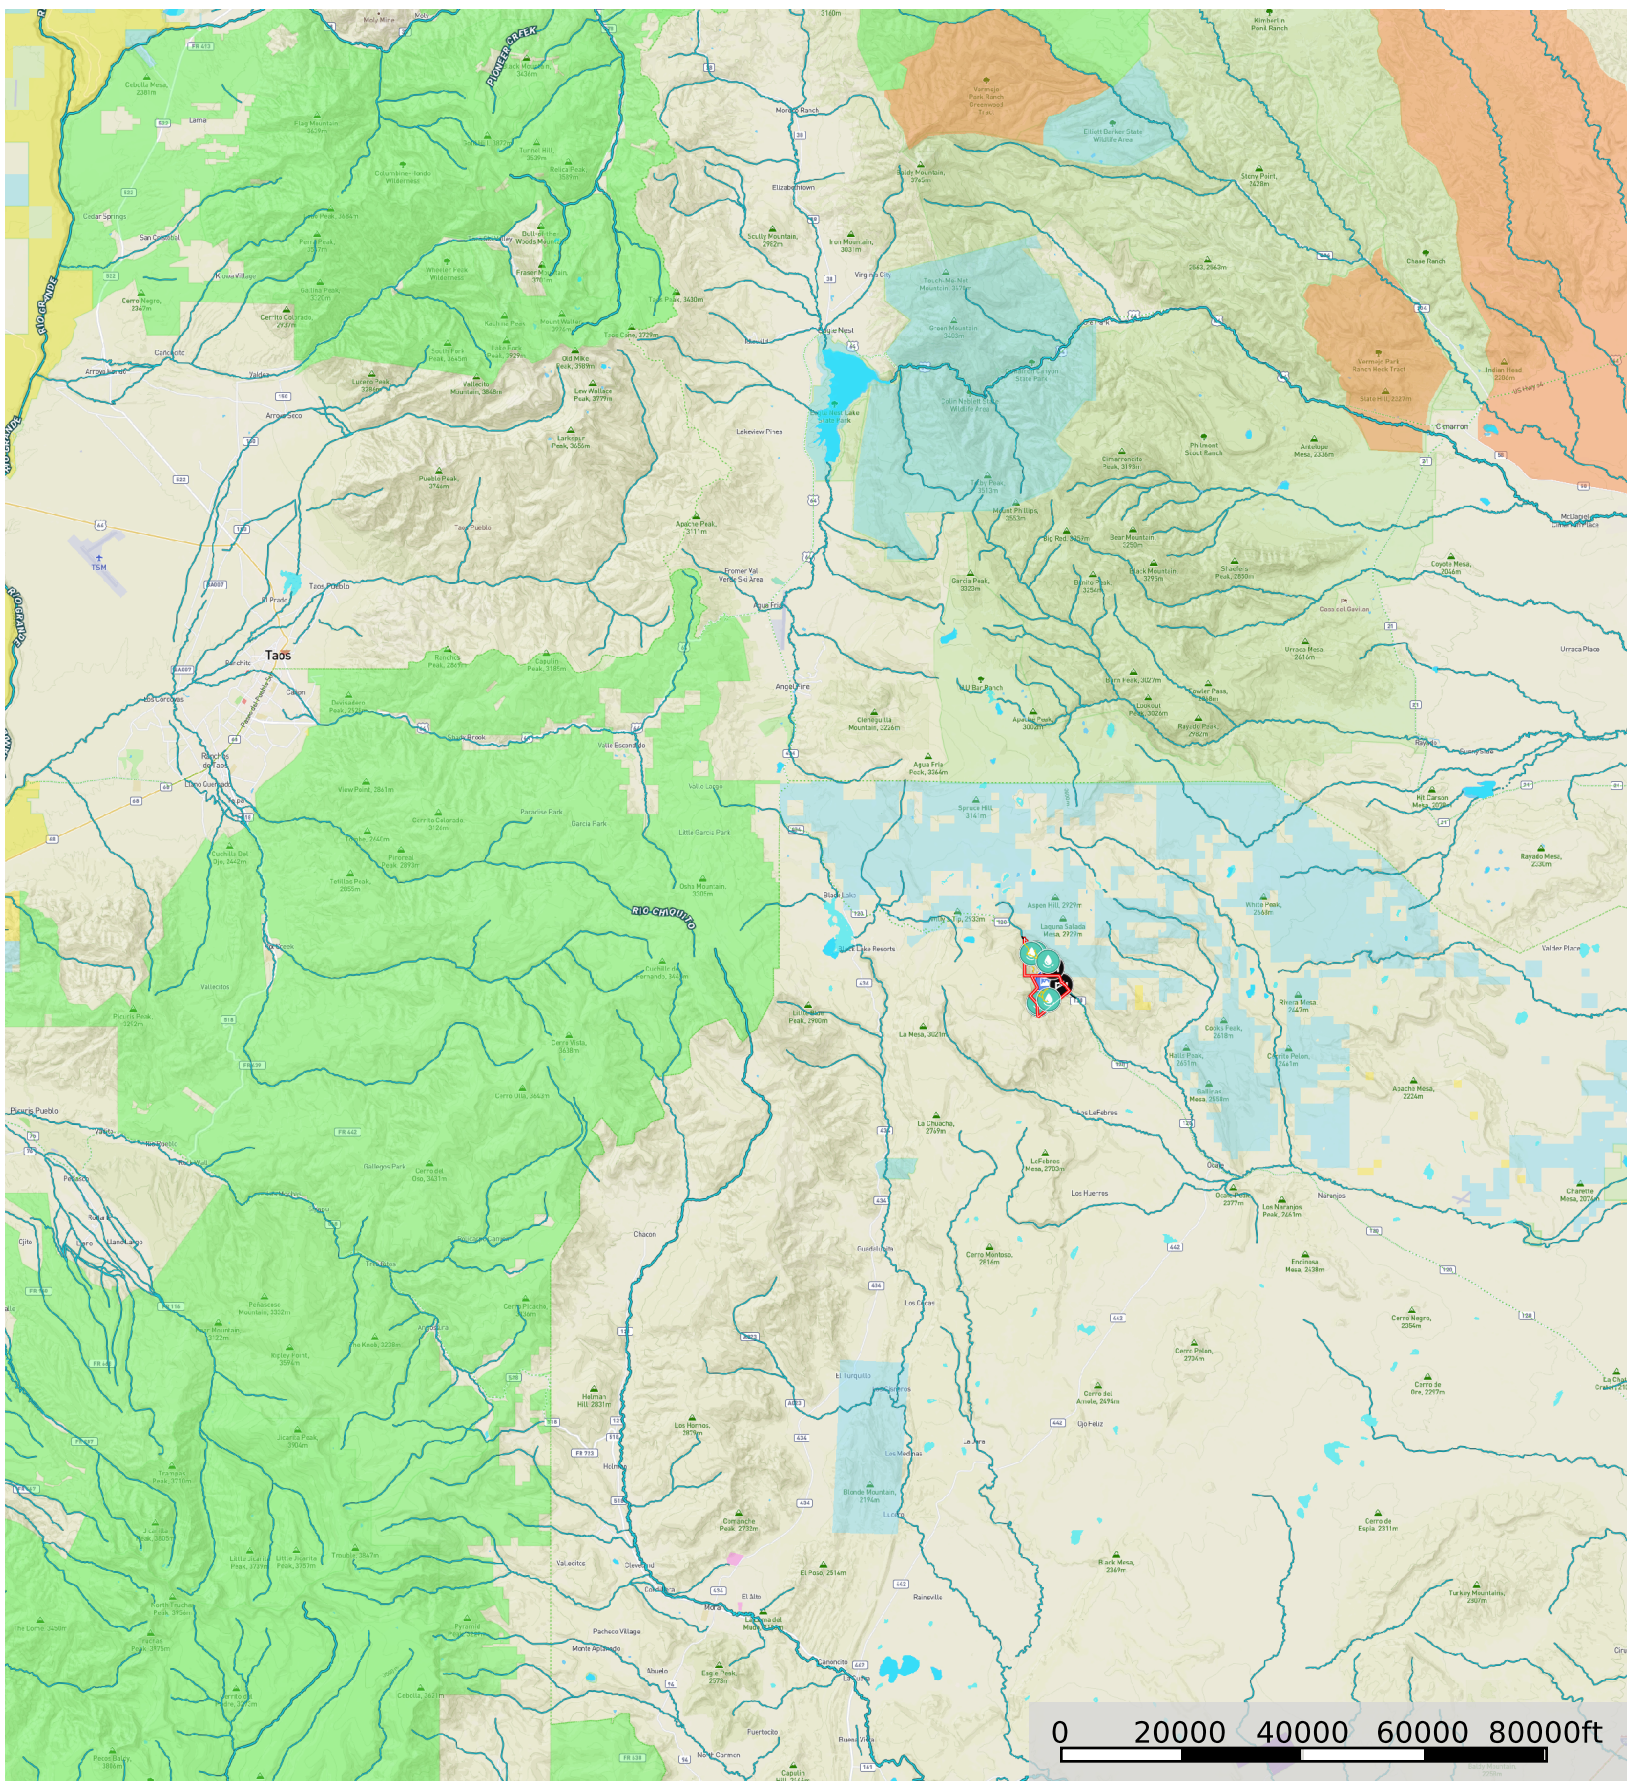

# Manueles Creek Ranch

Colfax County, Mora County, New Mexico, 1026 AC +/-

Spring	Gate	Panoramic View	Primary Road	Primary Road 1	Track	Road / Trail	Boundary	Forest Service	State Land
Fish and Wildlife	National Park	Other	BLM	Local Government	Stream, Intermittent	River/Creek	Water Body		