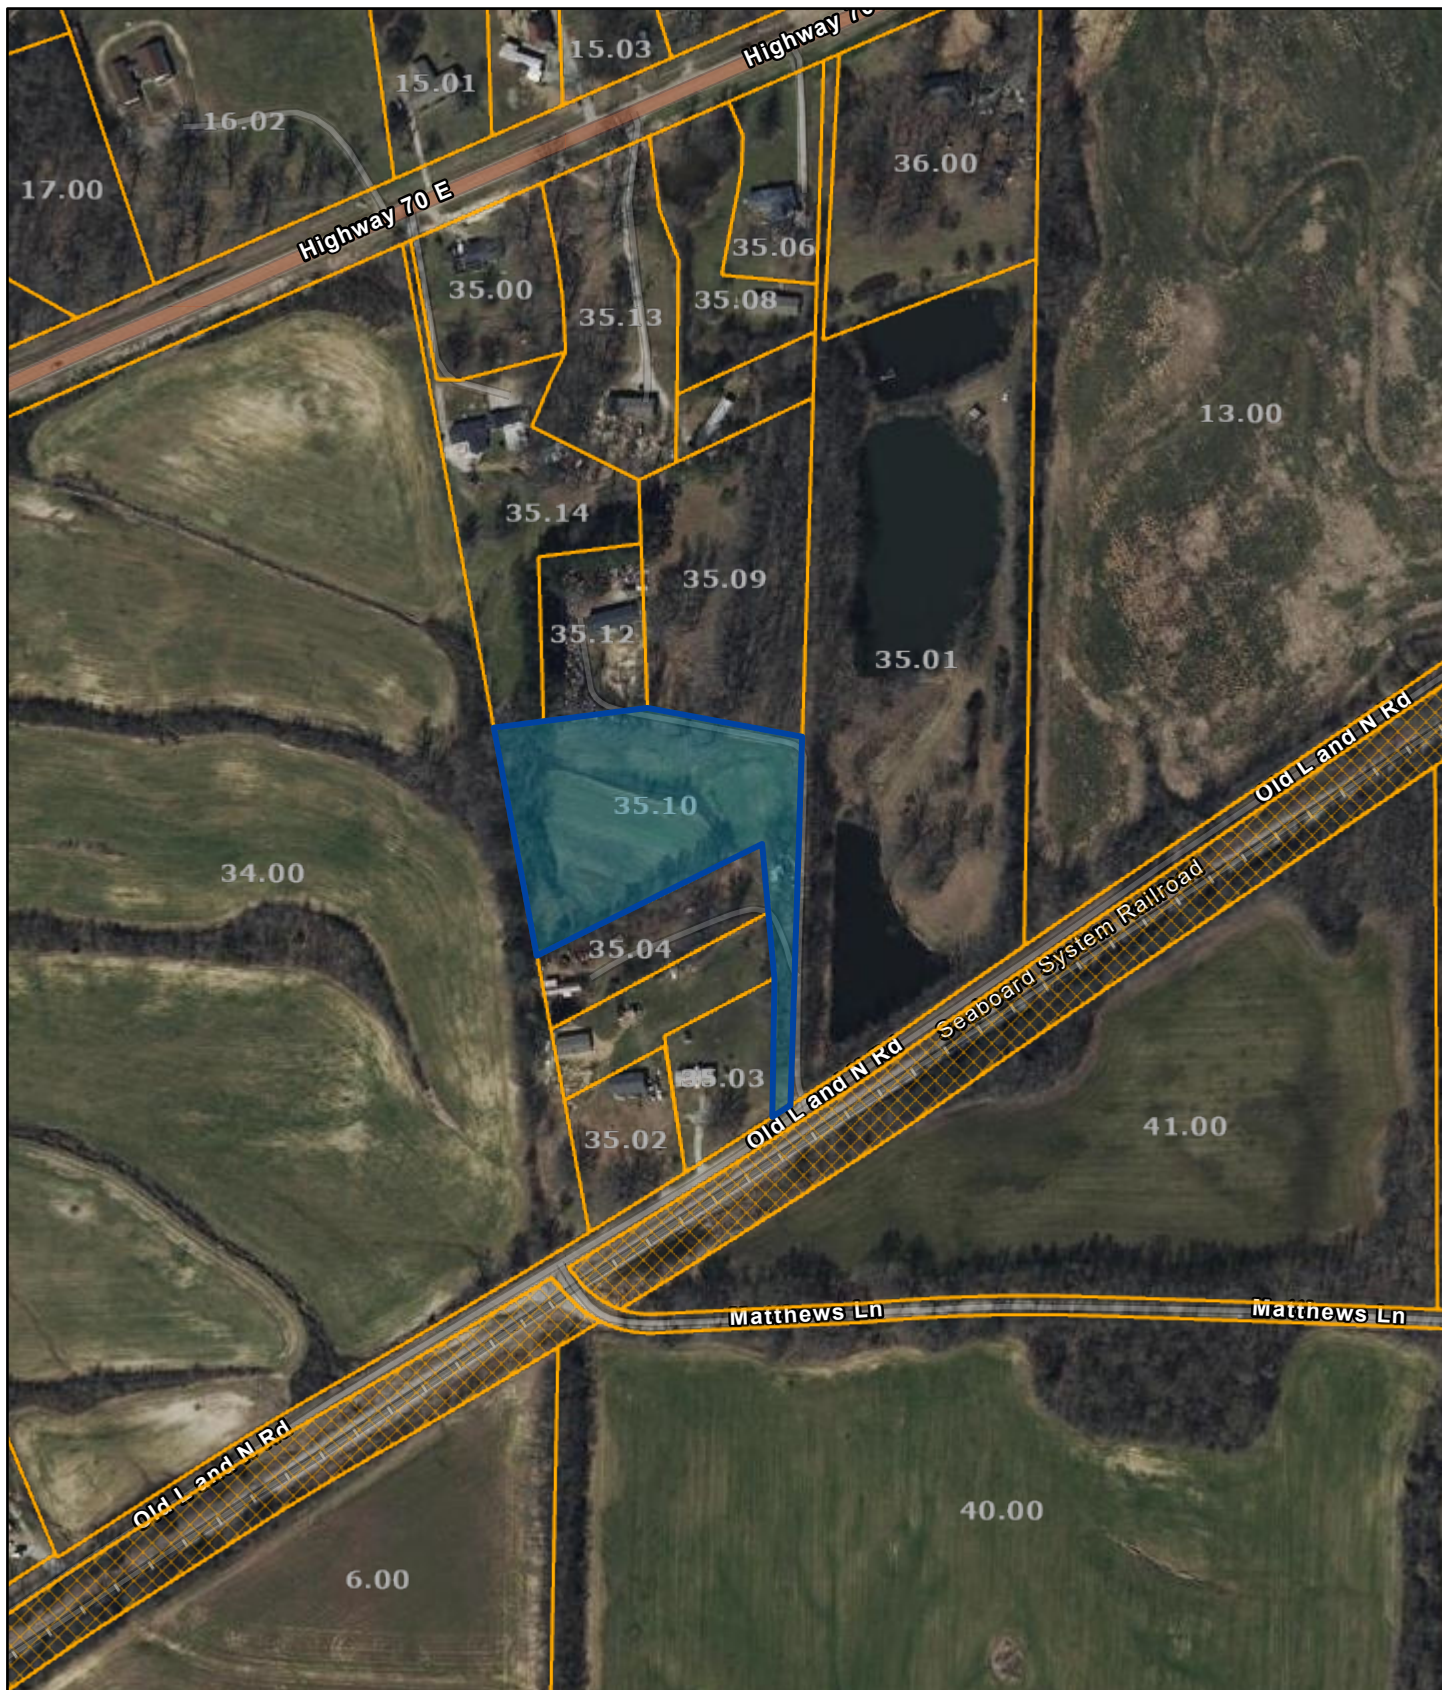

Tipton County - Parcel: 134 035.10

Date: July 17, 2025

County: TIPTON
Owner: COULSTON TERRY W ETUX PATRICIA
Address: OLD L & N RD
Parcel ID: 134 035.10
Deeded Acreage: 3.41
Calculated Acreage: 0
Vexcel Imagery Date: 2023