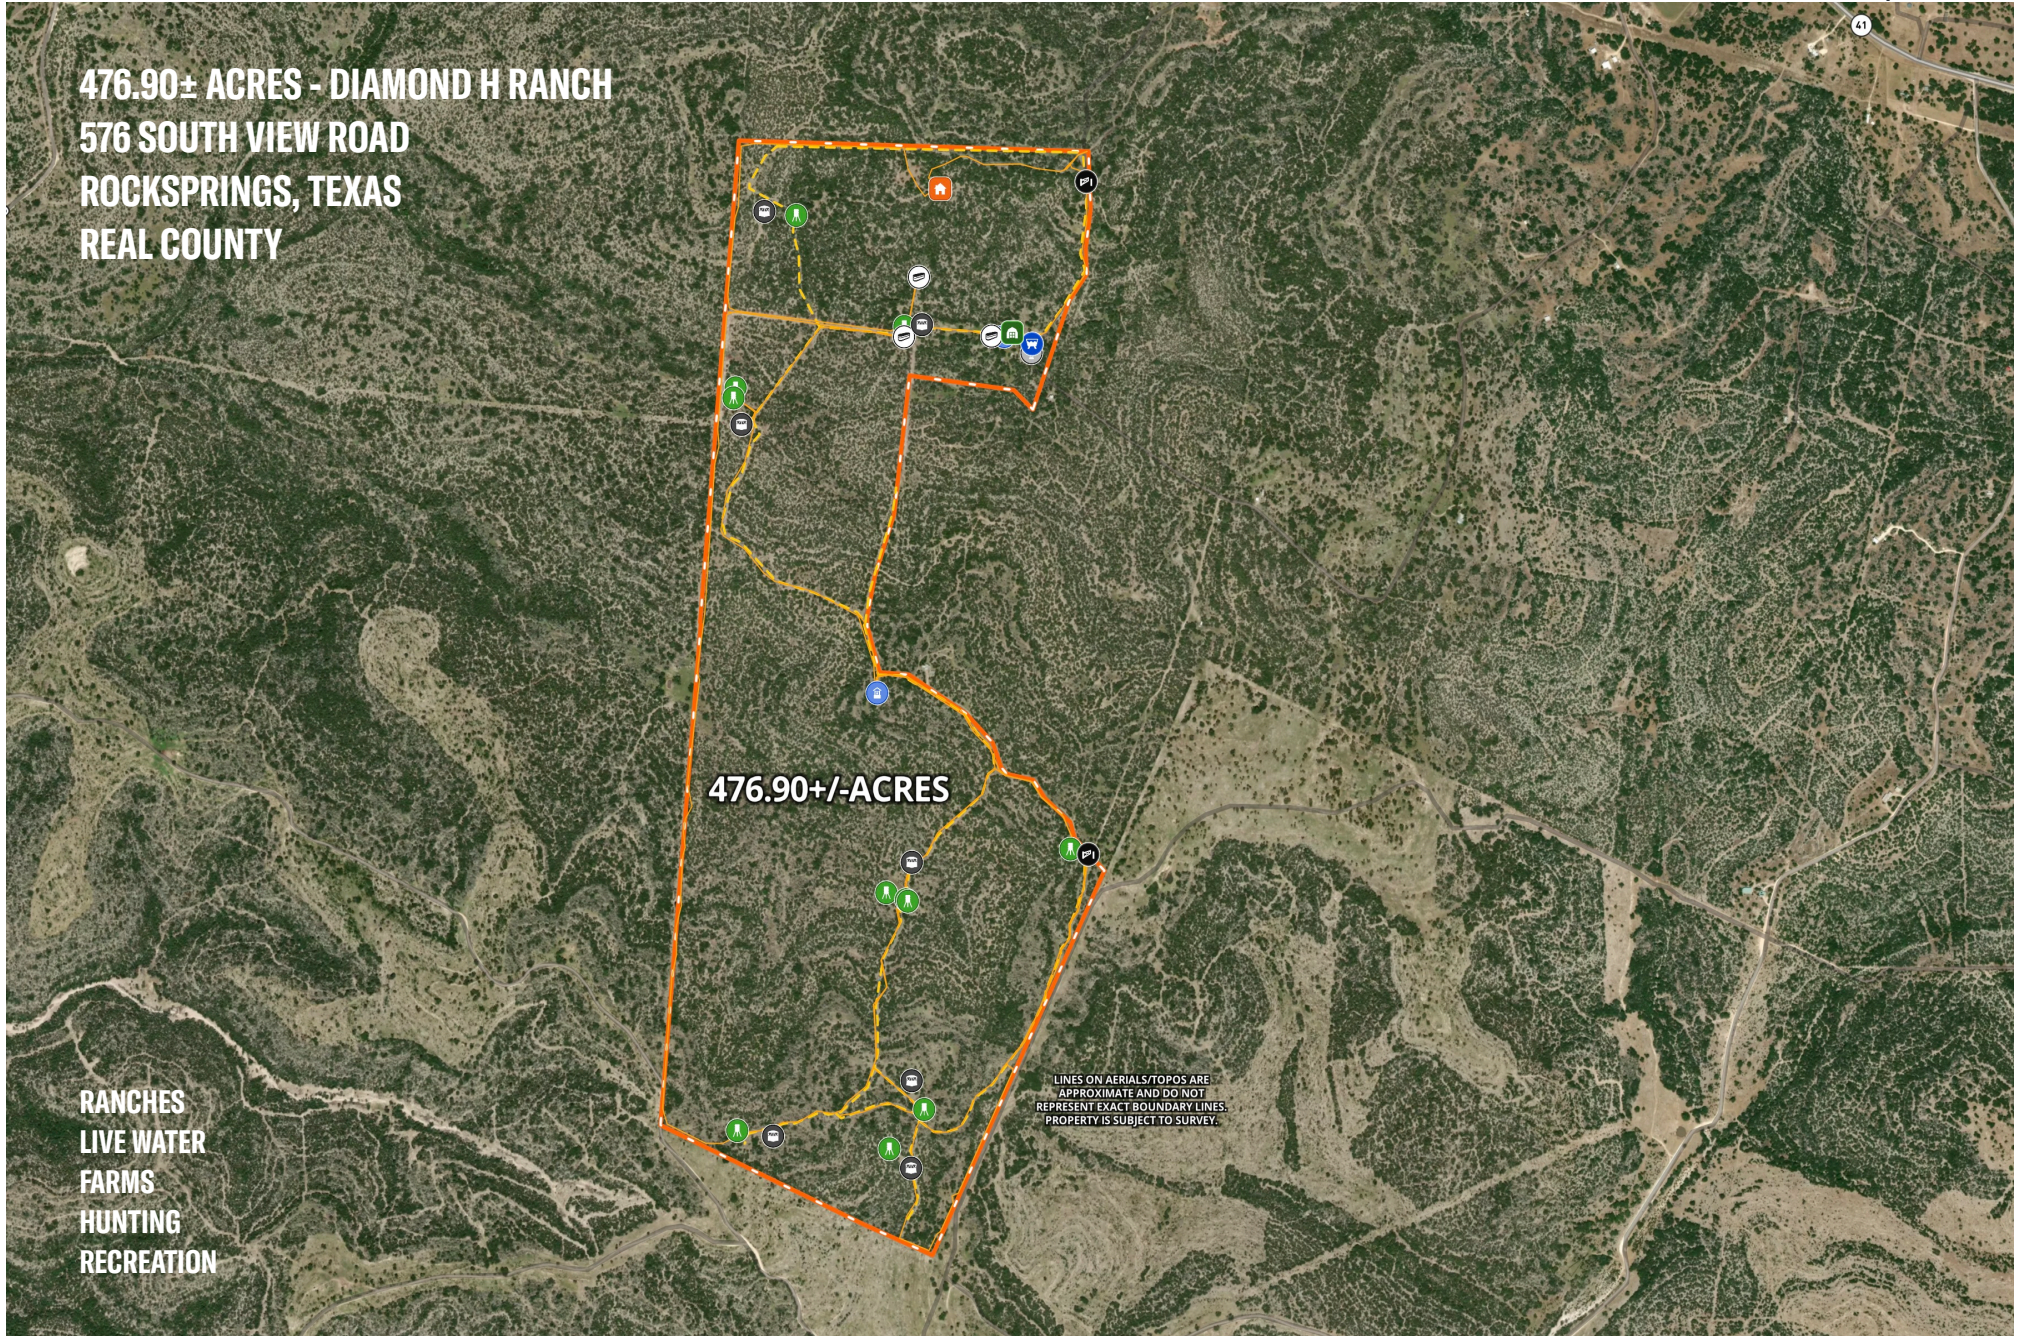

BOWNDS RANCHES™

BRANDON BOWNDS, BROKER

476.90± ACRES - DIAMOND H RANCH
576 SOUTH VIEW ROAD
ROCKSPRINGS, TEXAS
REAL COUNTY

476.90+/-ACRES

RANCHES
LIVE WATER
FARMS
HUNTING
RECREATION