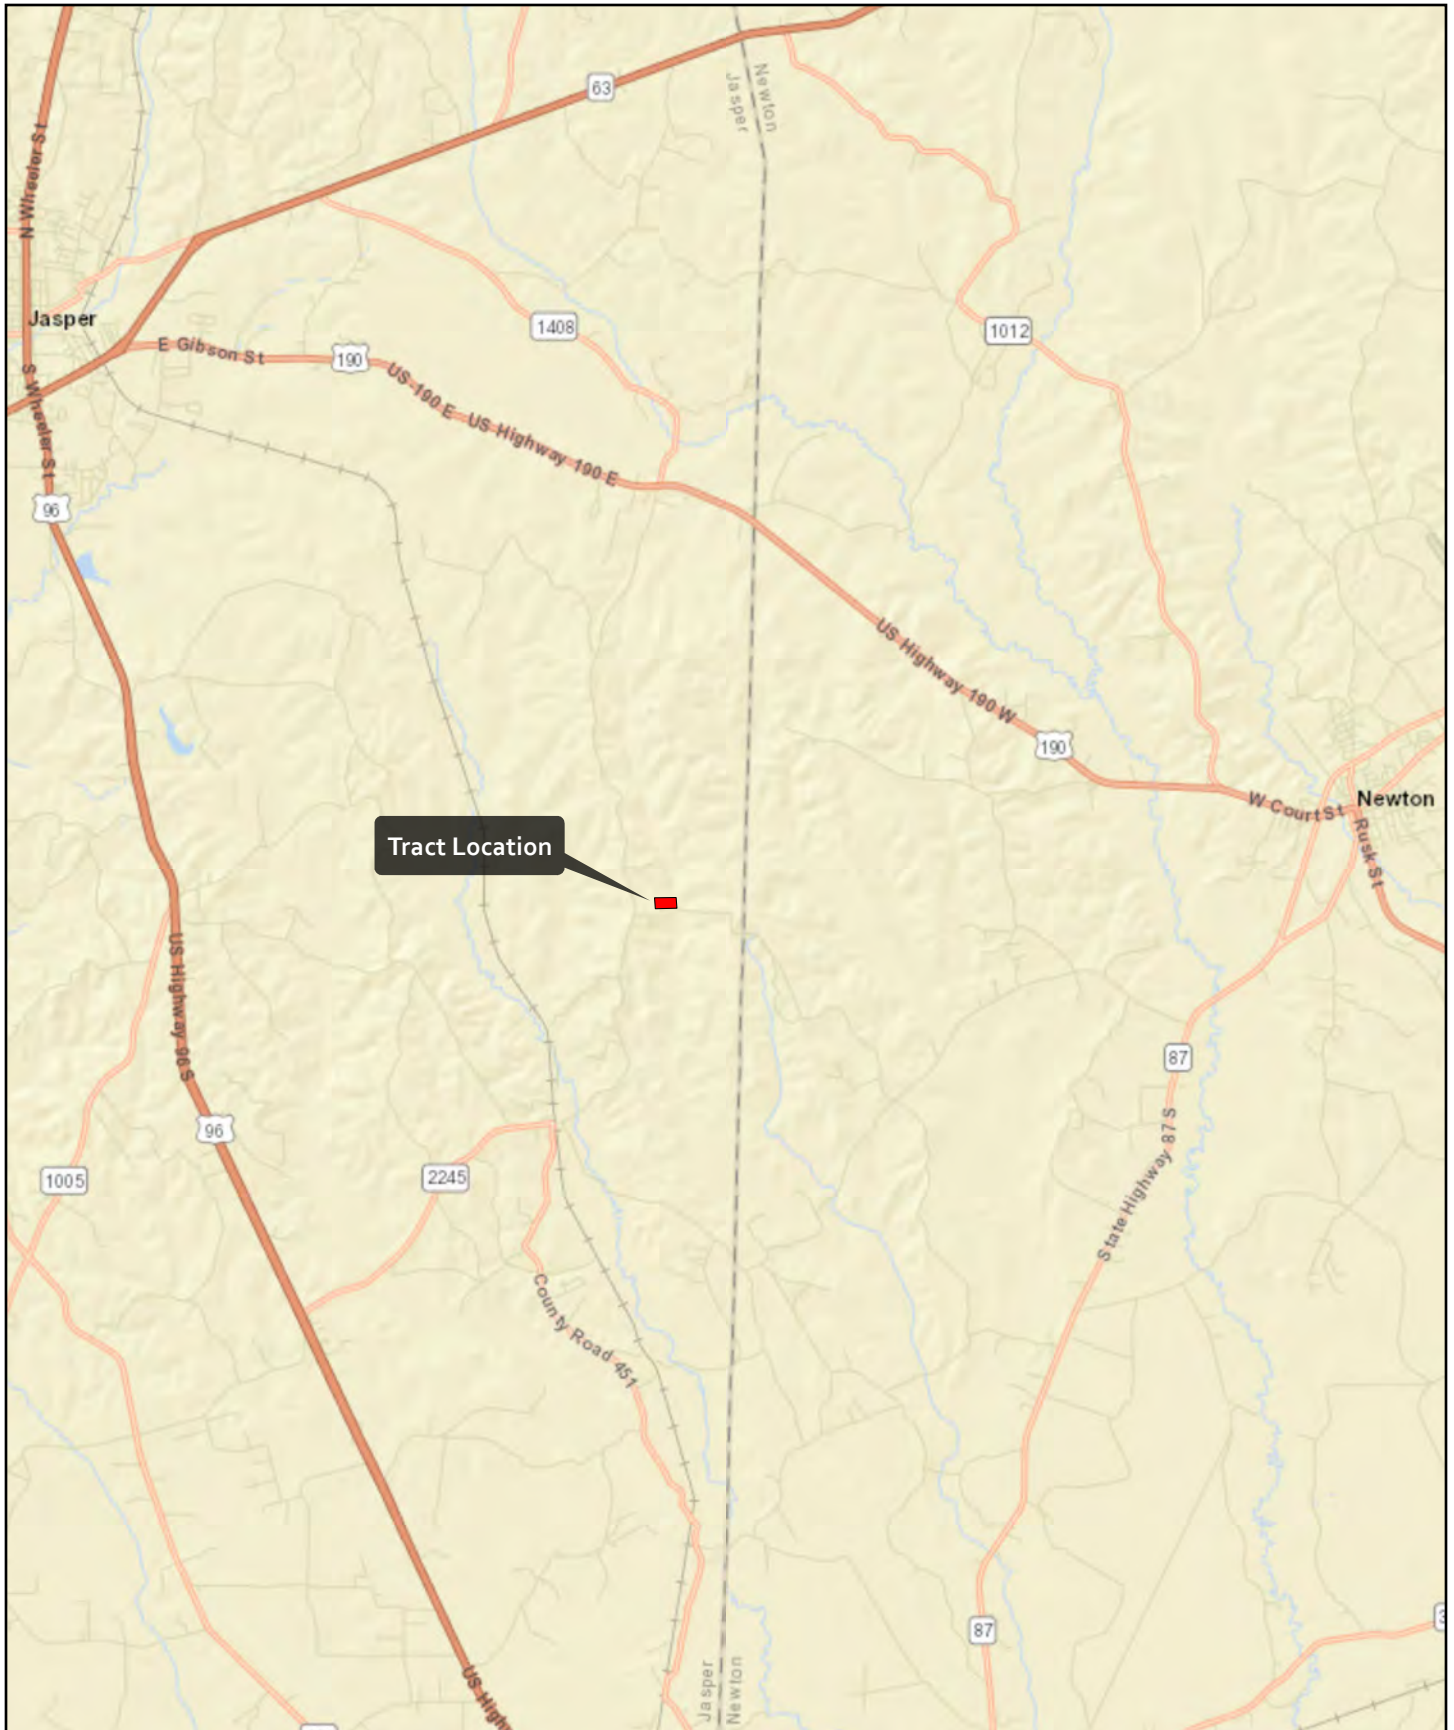

Magnolia Canyon

16.5 ± Acres
Jasper County | TX

Tract Location

Data presented is for general reference only and is not guaranteed.