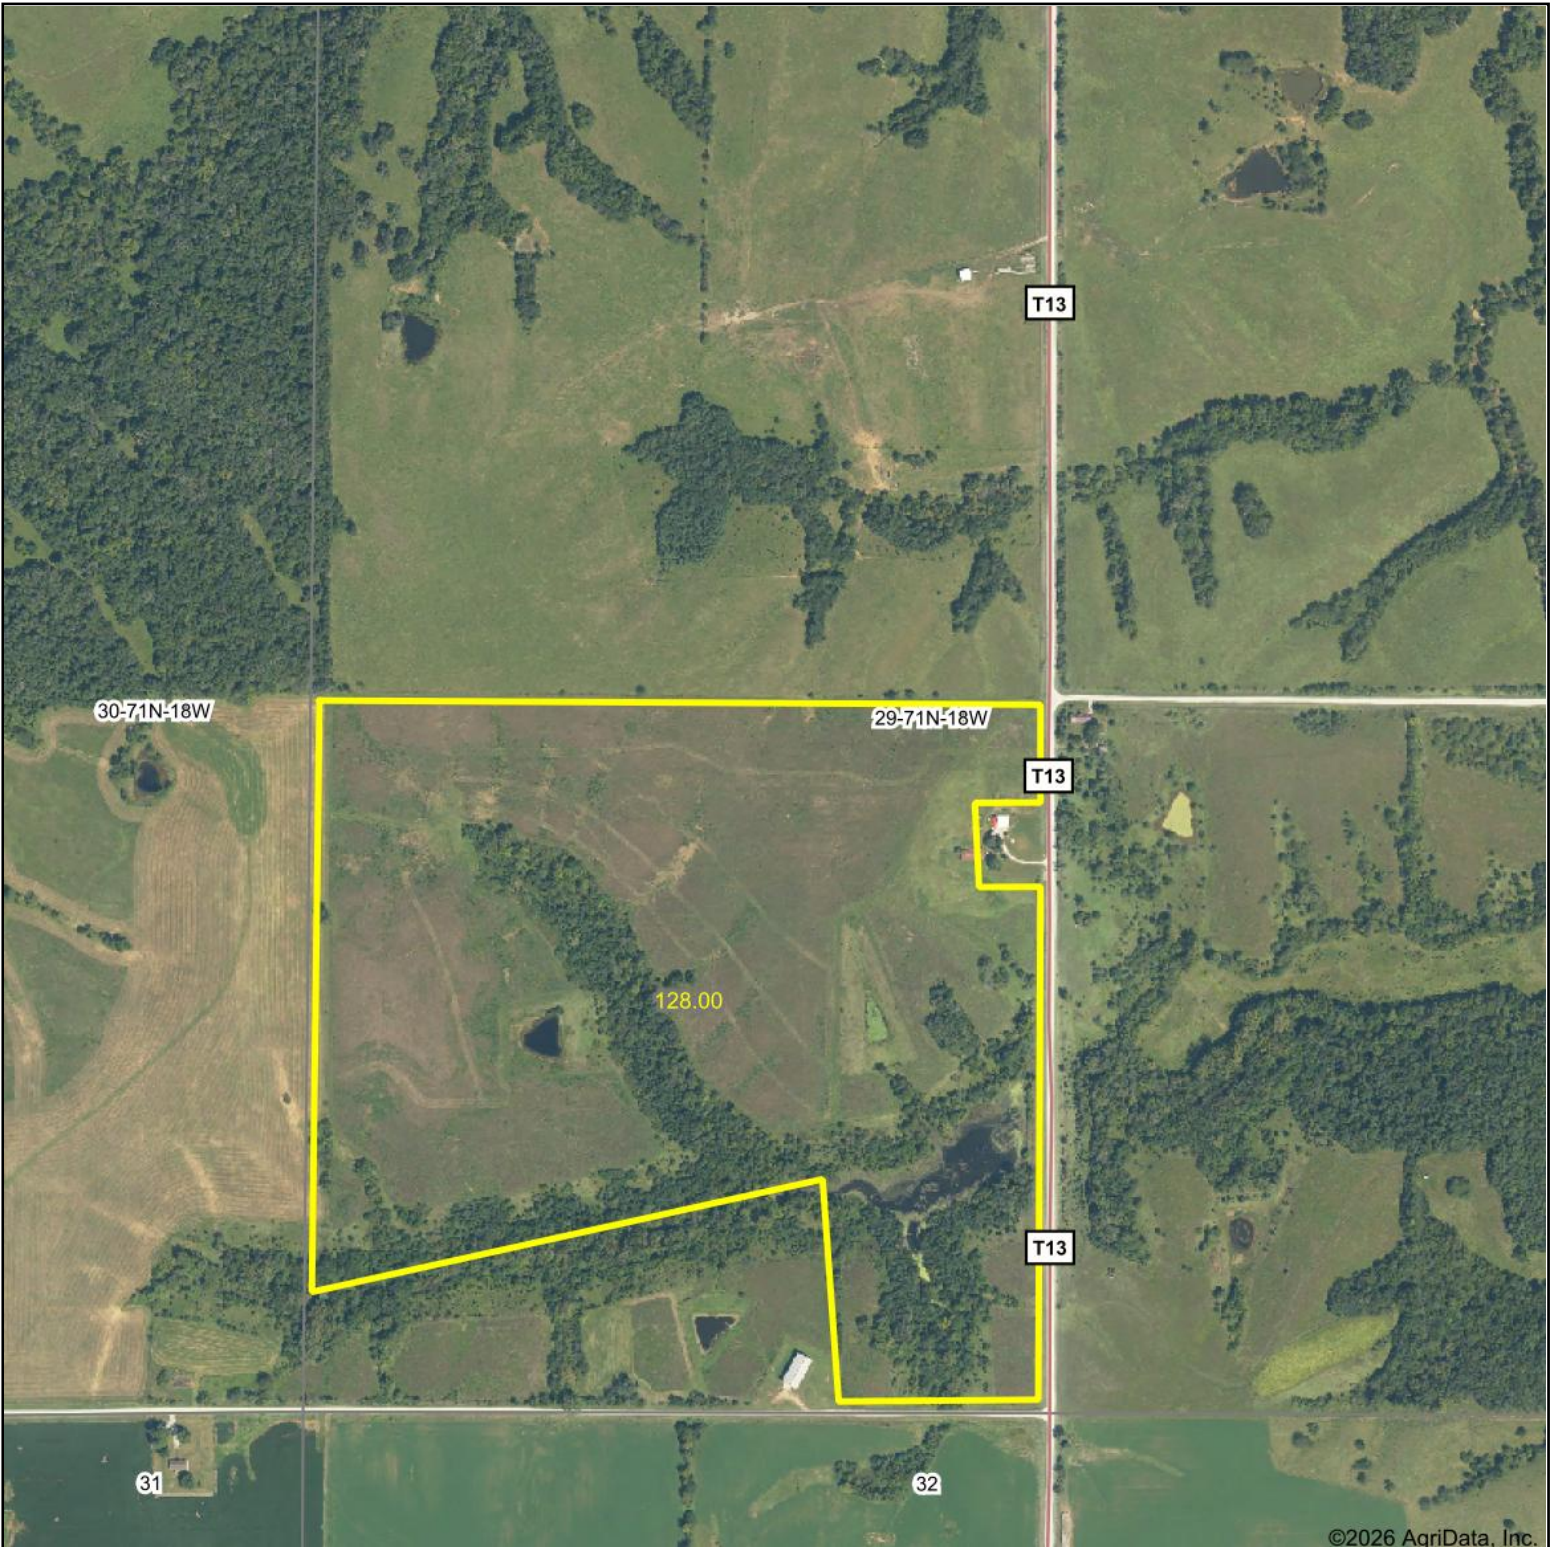

Aerial Map

Boundary Lines Are Approximate

©2026 AgriData, Inc.

**Hawkeye
Real Estate**

Boundary Center: 40° 54' 59.67, -92° 57' 34.18

**29-71N-18W
Monroe County
Iowa**

Maps Provided By:

© AgriData, Inc. 2025 www.AgriDataInc.com

4/8/2026