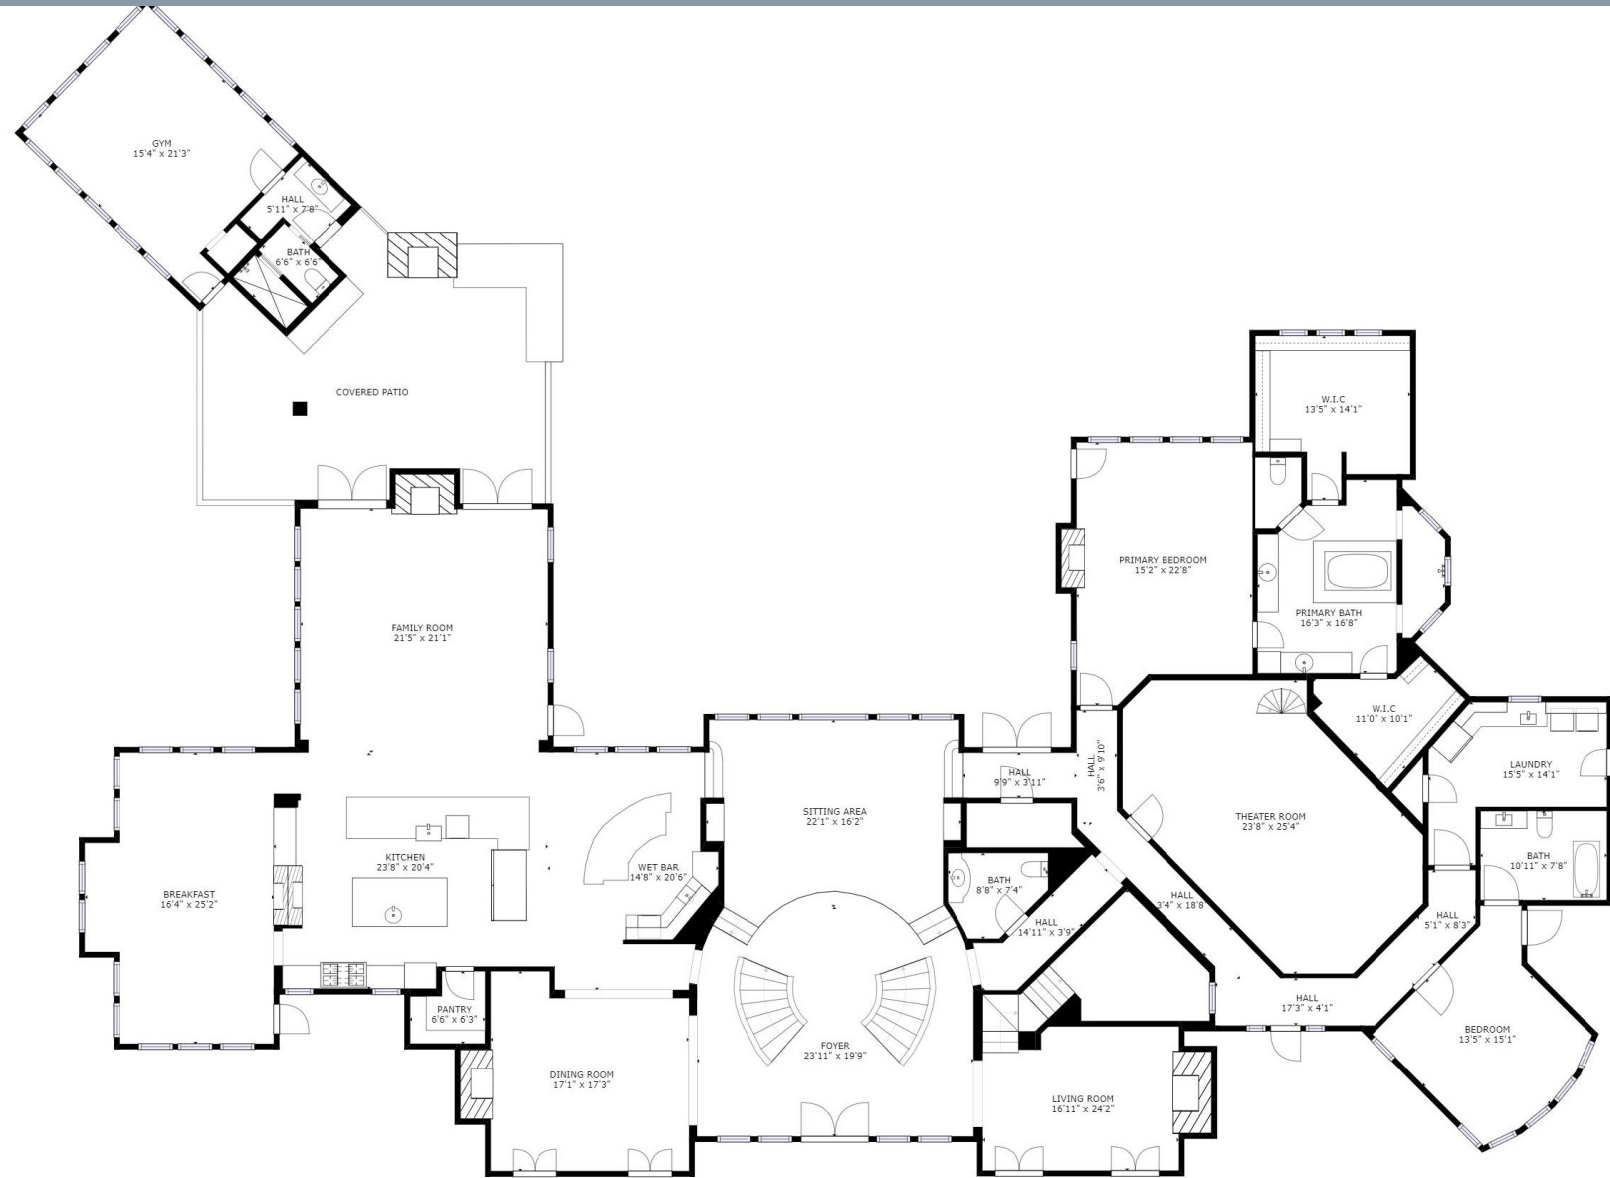

First Floor

GROSS INTERNAL AREA

FLOOR 1: 5736 sq. ft, FLOOR 2: 2610 sq. ft

EXCLUDED AREAS: , PATIO: 608 sq. ft

TOTAL: 8347 sq. ft

SIZES AND DIMENSIONS ARE APPROXIMATE, ACTUAL MAY VARY.

Second Floor

GROSS INTERNAL AREA

FLOOR 1: 5736 sq. ft, FLOOR 2: 2610 sq. ft

EXCLUDED AREAS: , PATIO: 608 sq. ft

TOTAL: 8347 sq. ft

SIZES AND DIMENSIONS ARE APPROXIMATE, ACTUAL MAY VARY.