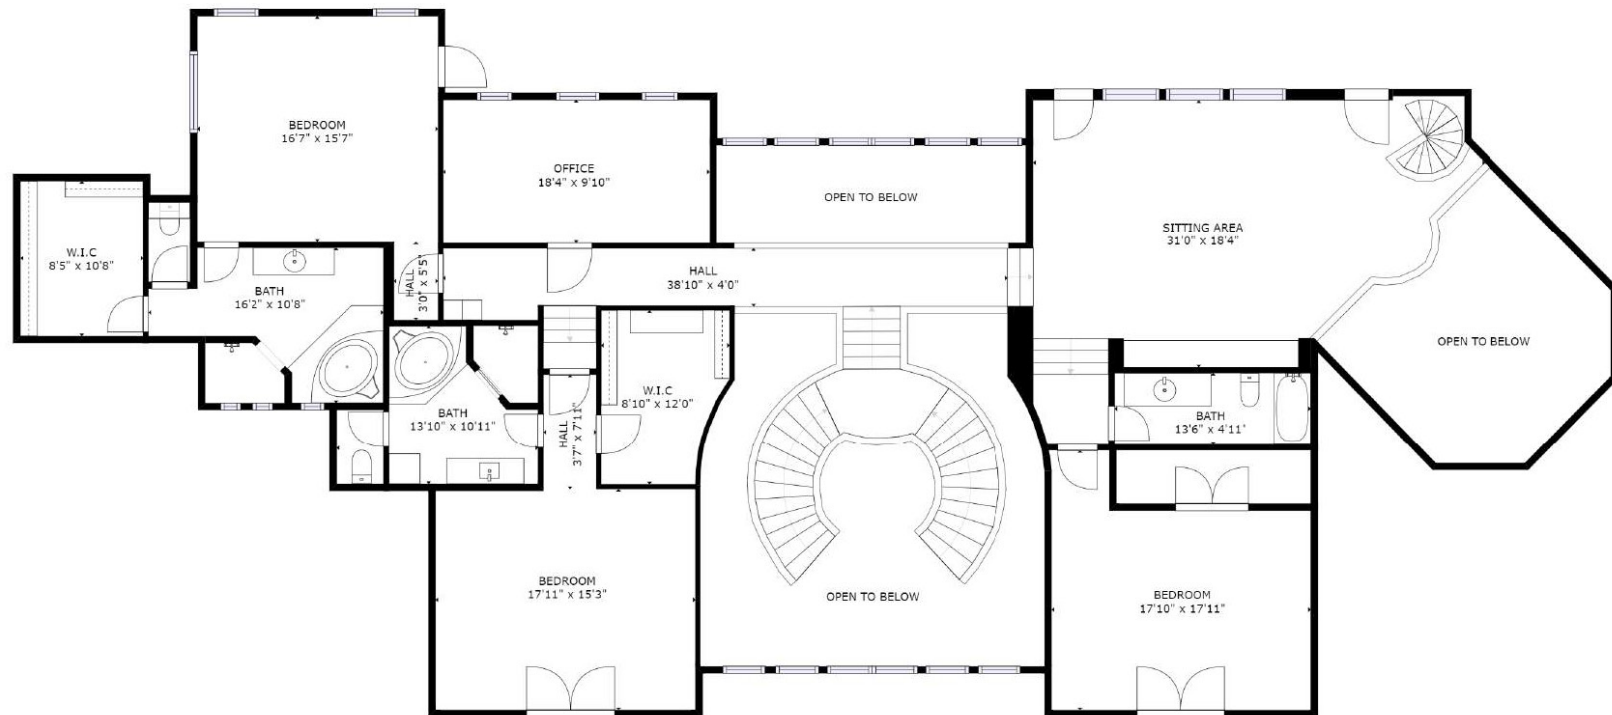

First Floor

GROSS INTERNAL AREA

FLOOR 1: 5736 sq. ft, FLOOR 2: 2610 sq. ft

EXCLUDED AREAS: , PATIO: 608 sq. ft

TOTAL: 8347 sq. ft

SIZES AND DIMENSIONS ARE APPROXIMATE, ACTUAL MAY VARY.

Second Floor

GROSS INTERNAL AREA

FLOOR 1: 5736 sq. ft, FLOOR 2: 2610 sq. ft

EXCLUDED AREAS: , PATIO: 608 sq. ft

TOTAL: 8347 sq. ft

SIZES AND DIMENSIONS ARE APPROXIMATE, ACTUAL MAY VARY.