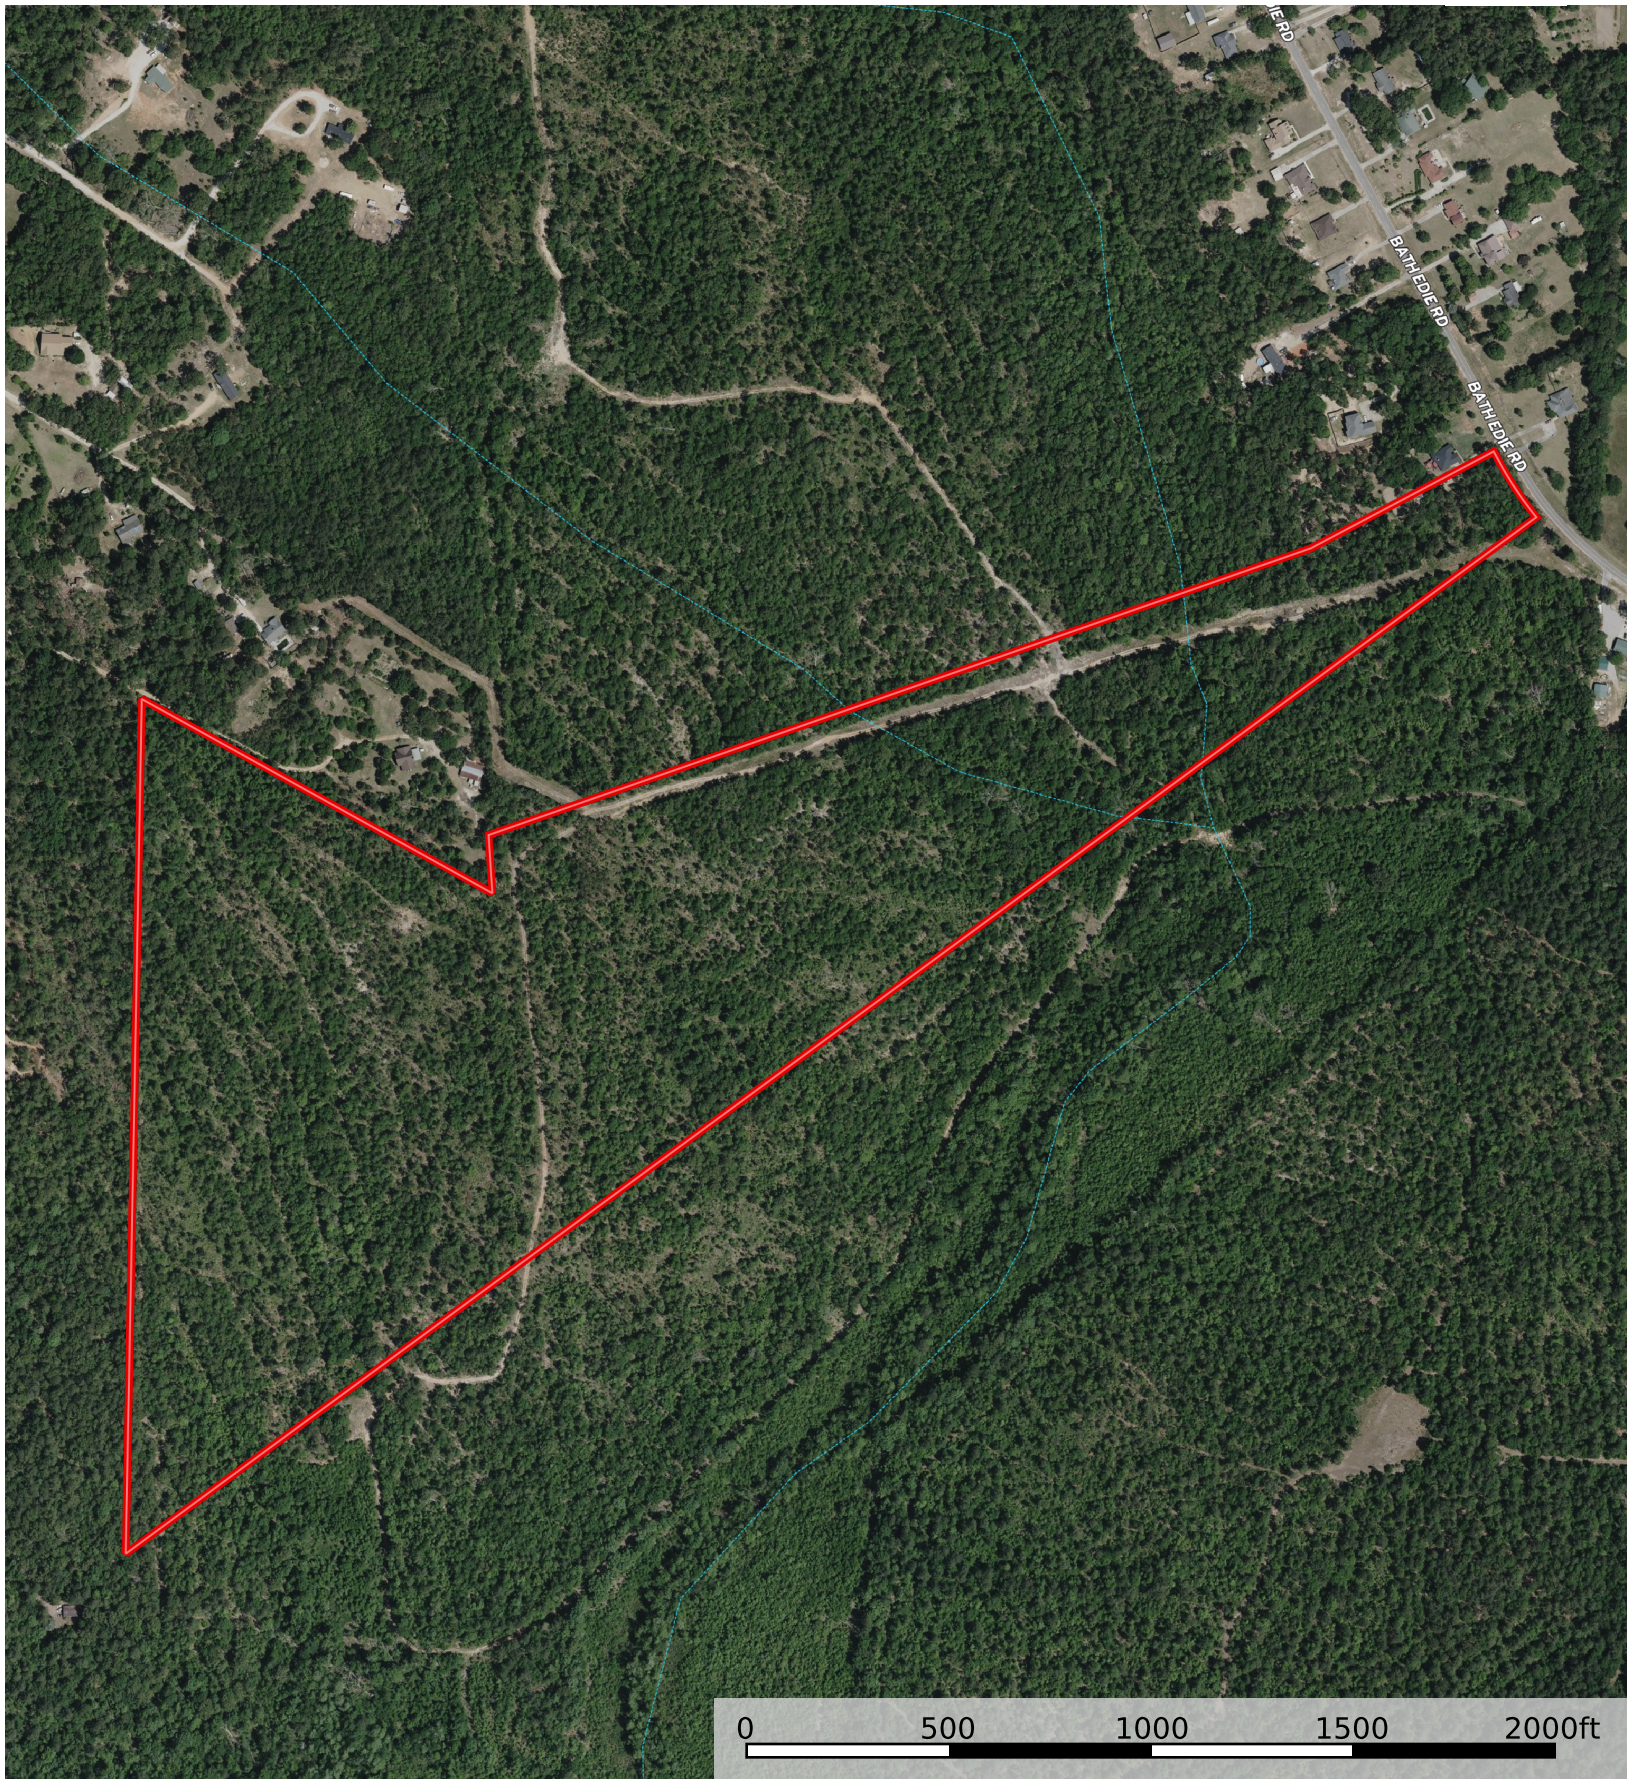

Richmond 69
Richmond County, Georgia, 69 AC +/-

-  Boundary
-  Stream, Intermittent
-  River/Creek
-  Water Body