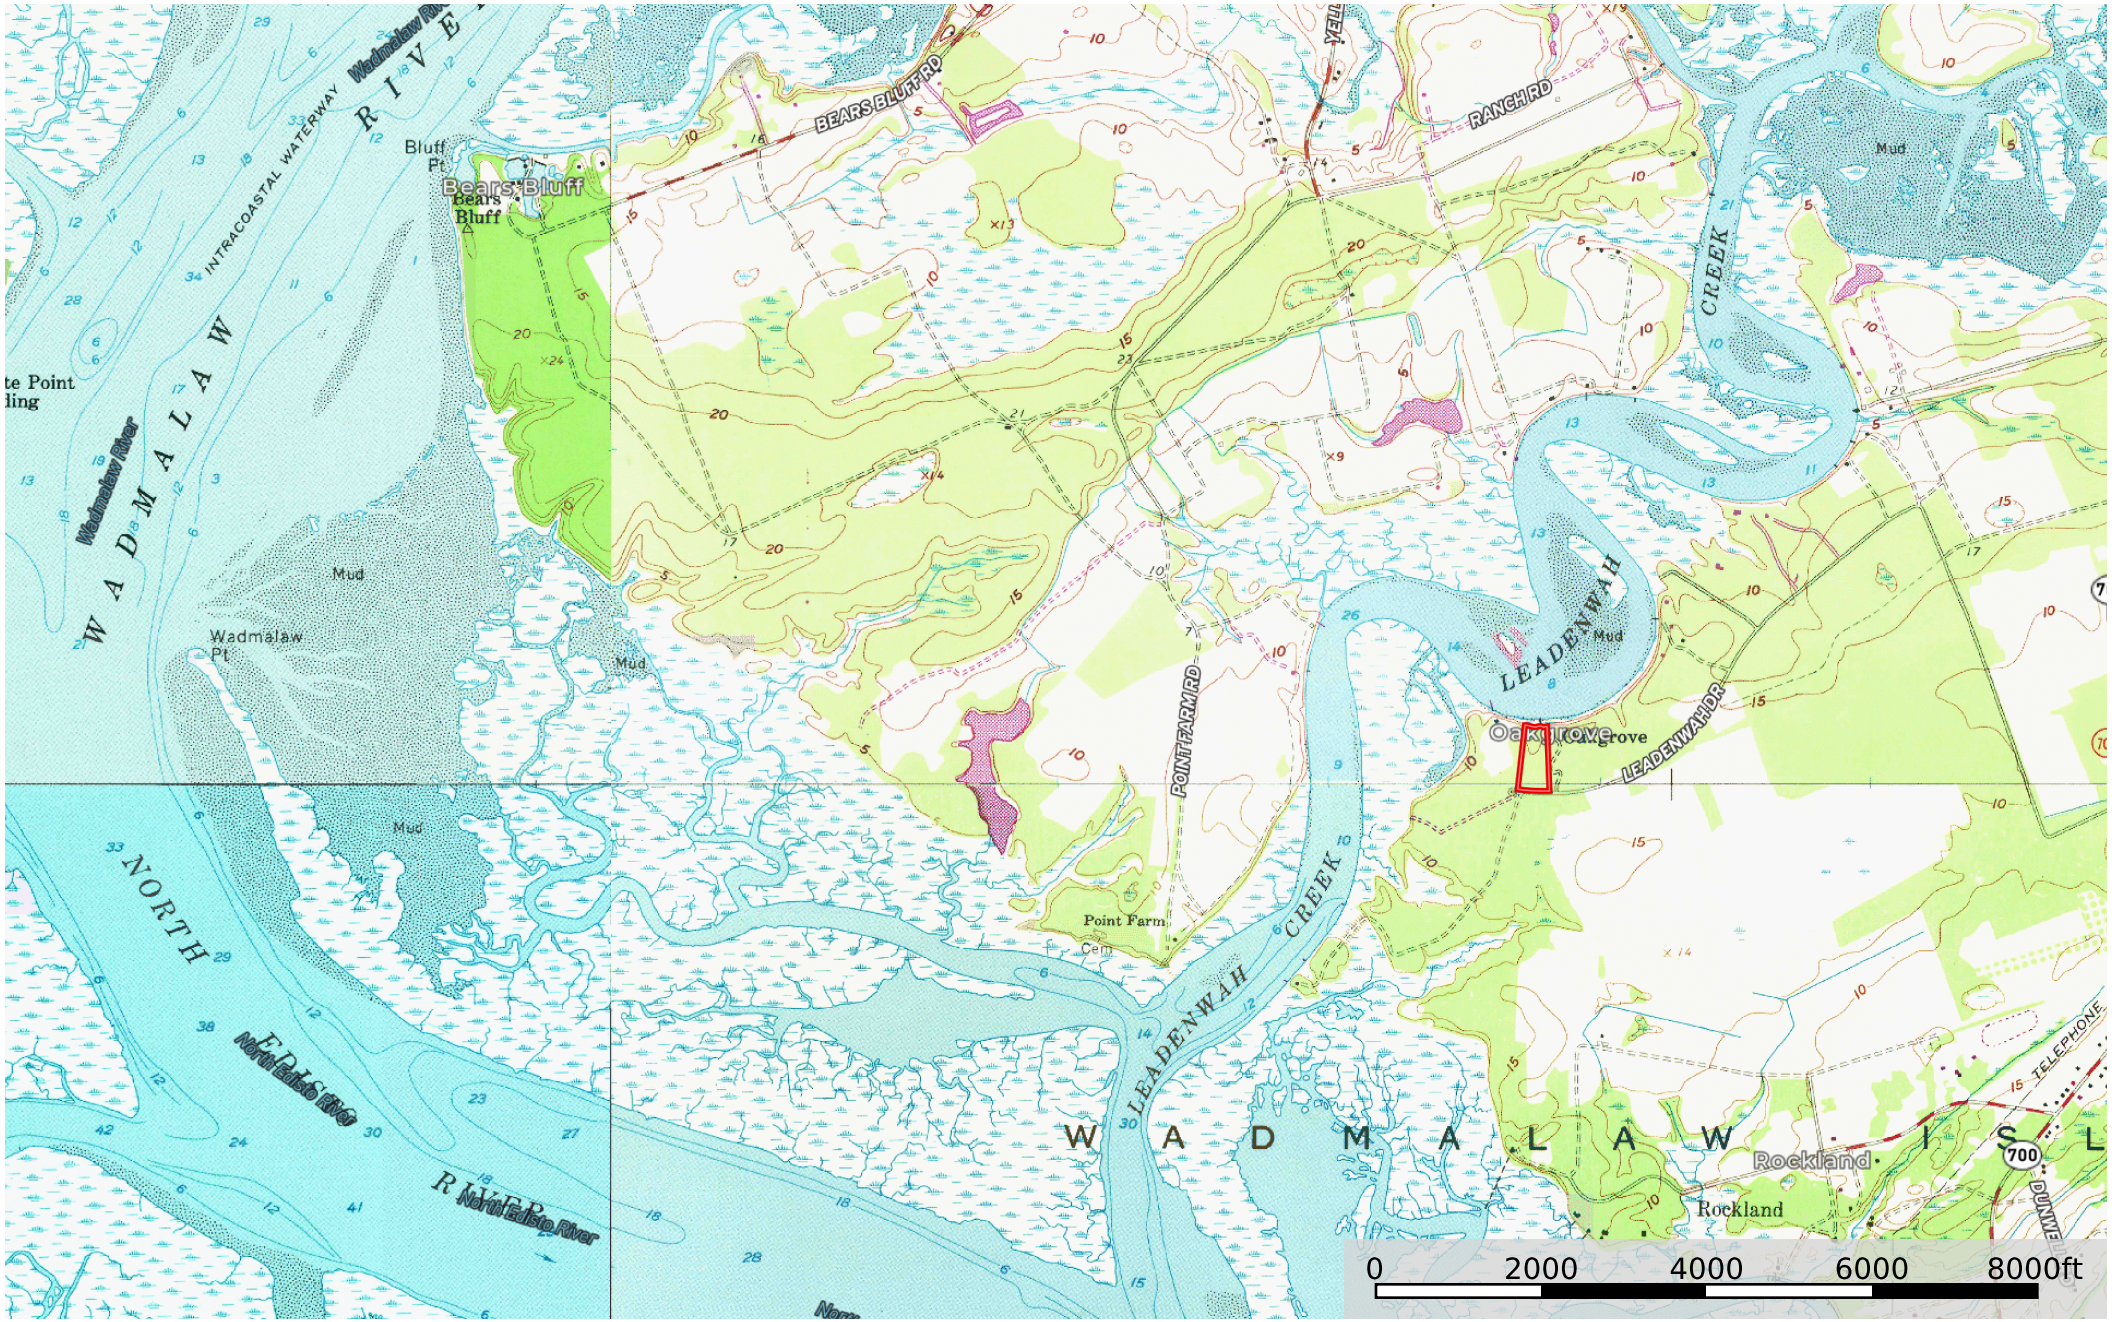

# Leadenwah Drive

Charleston County, South Carolina, 5.81 AC +/-

Boundary